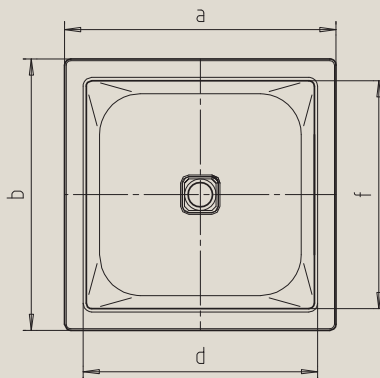

CONOPLAN WITH APRON

- apron saves you tiling the shower tray
- enamelled outlet cover integrated in the shower design
- made of Kaldewei steel enamel 3.5 mm
- ideally complements the CONODUO bathtub

Mod. 900 x 1200 x 25 with apron

Mod. 900 x 900 x 25 with apron and support

Model no.		533	535	537
External length	a	900	1000	1200 mm
External width	b	900	1000	900 mm
Depth	c	25	25	25 mm
Internal length	d	760	860	1060 mm
Internal width	f	760	860	760 mm
Distance top edge tray rim to bottom of siphon	g	140	140	140 mm
Height of rim	i	65	65	65 mm
Diameter of drain hole	m	90	90	90 mm
Width of rim	s	70	70	70 mm
Overall depth	t	50	50	50 mm
Height with support	y ₁	68	68	68 mm
Weight of the enamelled shower tray in kg		24	29	32
Anti-slip		500 x 500	596 x 596	500 x 500 mm
Full anti-slip		596 x 596	692 x 692	884 x 596 mm