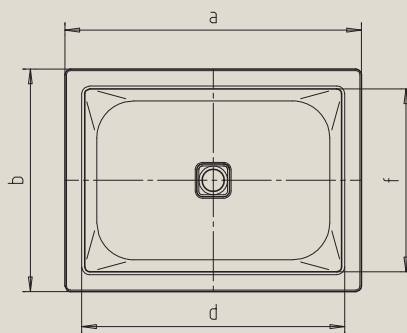

CONOPLAN WITH APRON

- apron saves you tiling the shower tray
- enamelled outlet cover integrated in the shower design
- made of Kaldewei steel enamel 3.5 mm
- ideally complements the CONODUO bathtub

Mod. 900 x 1200 x 25 with apron

Mod. 900 x 900 x 25 with apron and support

Model no.		533	535	537
External length	a	900	1000	1200 mm
External width	b	900	1000	900 mm
Depth	c	25	25	25 mm
Internal length	d	760	860	1060 mm
Internal width	f	760	860	760 mm
Distance top edge tray rim to bottom of siphon	g	140	140	140 mm
Height of rim	i	65	65	65 mm
Diameter of drain hole	m	90	90	90 mm
Width of rim	s	70	70	70 mm
Overall depth	t	50	50	50 mm
Height with support	y ₁	68	68	68 mm
Weight of the enamelled shower tray in kg		24	29	32
Anti-slip		500 x 500	596 x 596	500 x 500 mm
Full anti-slip		596 x 596	692 x 692	884 x 596 mm