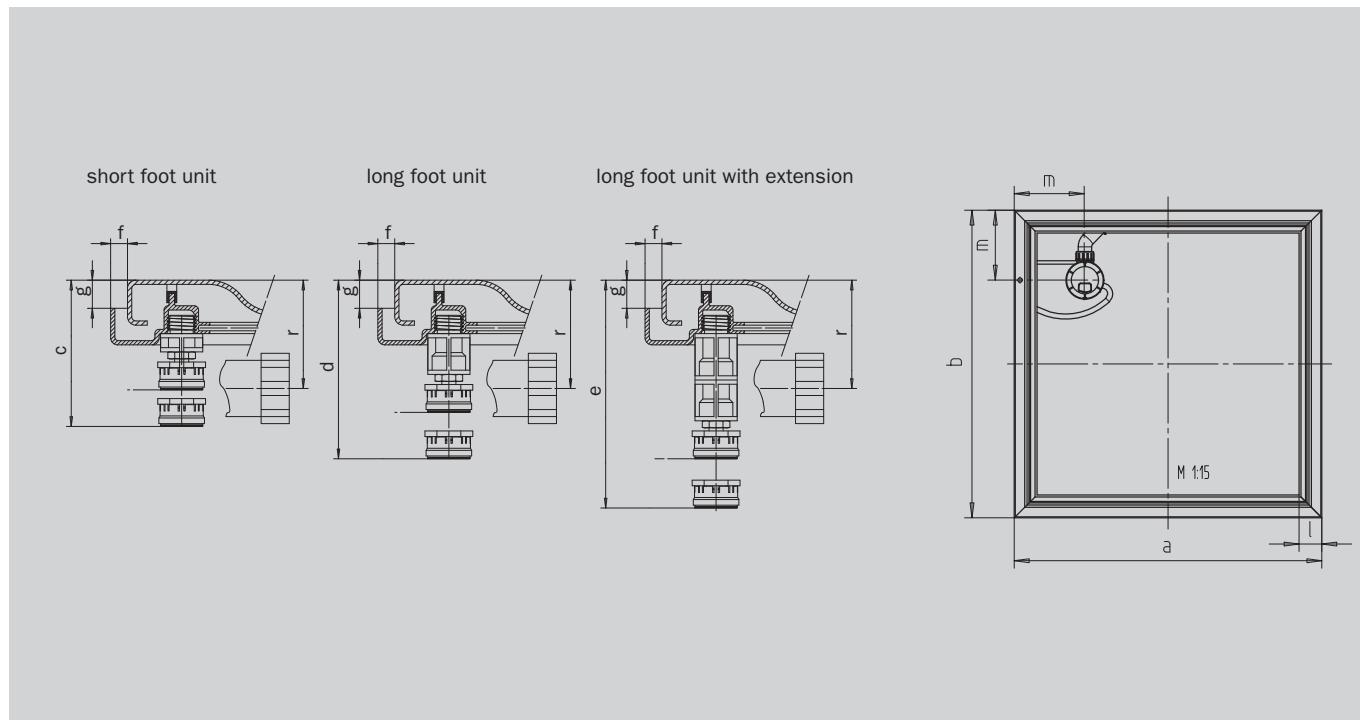

ESR INSTALLATION SYSTEM FRAME WITH SPECIAL SIPHON AND DRAIN OFF CONNECTION

Model no.	70/120	75/120	80/120	90/120	100/120	120/120	70/140	75/140	90/140	100/140	150/150	70/170	75/170	90/170	
External length	a	1220	1220	1220	1220	1220	1420	1420	1420	1420	1520	1720	1720	1720 mm	
External width	b	720	770	820	920	1020	1220	720	770	920	1020	1520	720	770	920 mm
Installed height	c	78-94	78-94	78-94	78-94	78-94	78-94	78-94	78-94	78-94	78-94	78-94	78-94	78-94	78-94 mm
Installed height	d	94-127	94-127	94-127	94-127	94-127	94-127	94-127	94-127	94-127	94-127	94-127	94-127	94-127	94-127 mm
Installed height	e	127-162	127-162	127-162	127-162	127-162	127-162	127-162	127-162	127-162	127-162	127-162	127-162	127-162	127-162 mm
Space for wall tile	f	10	10	10	10	10	10	10	10	10	10	10	10	10	10 mm
Space for floor tile	g	20	20	20	20	20	20	20	20	20	20	20	20	20	20 mm
Frame width	l	70,5	70,5	70,5	70,5	70,5	70,5	70,5	70,5	70,5	70,5	70,5	70,5	70,5	70,5 mm
Drain connection	m	210	210	210	210	210	210	210	210	210	210	210	210	210	210 mm
Siphon connection height	r	77	77	77	77	77	77	91	92	95	95	104	99	99	103 mm
Shower tray height with siphon		120	120	120	120	120	120	134	135	138	138	147	142	142	142 mm

Take account of required plaster floor recess, dimensions a and b plus 4 mm
Minimum height shower tray with siphon for DUSCHPLAN (65 mm deep) 160 mm
Siphon connection height + 40 mm for DUSCHPLAN (65 mm deep).

If the structural height is less than 130 mm, take account of floor recess.
We recommend a non-return valve be fitted in the waste pipe.

ESR Installation system frame with special siphon and drain off connection (cover chrome)	Model Order No.	Dimensions cm	£
	5845 7209 0000	70 x 120	
	5845 7208 0000	75 x 120	
	5845 7121 0000	80 x 120	
	5845 7207 0000	90 x 120	
	5845 7206 0000	100 x 120	
	5845 7120 0000	120 x 120	
	5845 7205 0000	70 x 140	
	5845 7204 0000	75 x 140	
	5845 7216 0000	90 x 140	
	5845 7203 0000	100 x 140	
	5845 7200 0000	150 x 150	
	5845 7202 0000	70 x 170	
	5845 7201 0000	75 x 170	
5845 7217 0000	90 x 170