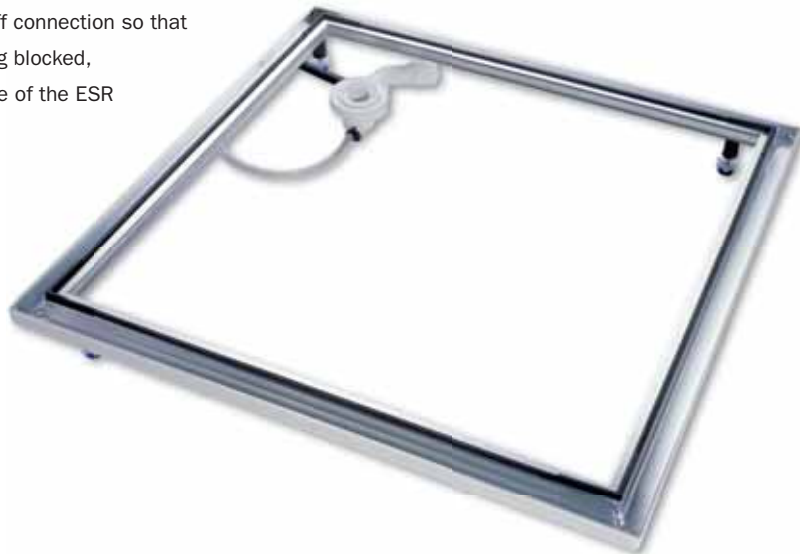

ESR INSTALLATION SYSTEM FRAME WITH SPECIAL SIPHON AND DRAIN OFF CONNECTION

- allows quick and accurate installation of shower trays flush with the floor
- versatile thanks to horizontally and vertically adjustable feet
- optimum sound insulation due to integrated sound insulation band, rubber mounting profile, corner support rubbers and noise-decoupled feet
- with non-return valve in the drain off connection so that in the event of the siphon becoming blocked, no water can go back into the frame of the ESR

Model no.		75/80	80/80	70/90	75/90	80/90	90/90	75/100	80/100	90/100	100/100	90/110
External length	a	820	820	920	920	920	920	1020	1020	1020	1020	1120 mm
External width	b	770	820	720	770	820	920	770	820	920	1020	920 mm
Installed height	c	78-94	78-94	78-94	78-94	78-94	78-94	78-94	78-94	78-94	78-94	78-94 mm
Installed height	d	94-127	94-127	94-127	94-127	94-127	94-127	94-127	94-127	94-127	94-127	94-127 mm
Installed height	e	127-162	127-162	127-162	127-162	127-162	127-162	127-162	127-162	127-162	127-162	127-162 mm
Space for wall tile	f	10	10	10	10	10	10	10	10	10	10	10 mm
Space for floor tile	g	20	20	20	20	20	20	20	20	20	20	20 mm
Frame width	l	70,5	70,5	70,5	70,5	70,5	70,5	70,5	70,5	70,5	70,5	70,5 mm
Drain connection	m	210	210	210	210	210	210	210	210	210	210	210 mm
Siphon connection height	r	77	77	77	77	77	77	77	77	77	77	77 mm
Shower tray height with siphon		120	120	120	120	120	120	120	120	120	120	120 mm

Take account of required plaster floor recess, dimensions a and b plus 4 mm

Minimum height shower tray with siphon for DUSCHPLAN (65 mm deep) 160 mm
Siphon connection height + 40 mm for DUSCHPLAN (65 mm deep).