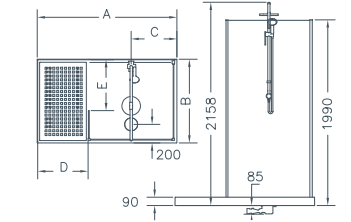

HEIGHT: 2158mm, including shower tray and support tube 1990mm to top of glass

FEATURES:

- Available in two sizes 1500mm and 1700mm for corner and recess installations
- The 1500/1790 Walk-In ranges are uniquely supplied complete with the Elixir high quality concealed thermostatic shower mixer, a hand shower, diverter valve and a 220mm Easy Clean Deluge shower head - see page 74 for details
- Walk-In shower, no door to open or close and generous showering area. The 1790 model is designed to fit neatly into a space where the bath is being replaced
- Supplied with stylish removable teak decking
- The safety glass is located inside the shower tray eliminating the need for silicon sealant along the base of the surround, therefore retaining its clean look
- Trays have integral fittings for glass panels and come with tiling lip on wall sides for secure tray-to-tile waterseal
- Walk-In trays in acrylic capped Synthastone in white or pergamon are supplied with a Fastflow chrome top access waste

MODEL WSC1500/1790 CORNER

MODEL WSC1506/1796 CORNER

DIMENSIONS (MM) - CORNER

MODEL	A	B	C	D	E
WSC1500 Corner	1500	900	490	510	510
WSC1506 Corner	1500	900	490	510	510
WSC1790 Corner	1700	910	565	594	520
WSC1796 Corner	1700	910	565	594	520

PRICES - CORNER

MODEL	EX. VAT	INC. VAT
WSC1500 Corner	£2,184.00	£2,566.20
WSC1506 Corner	£1,868.00	£2,194.90
WSC1790 Corner	£2,289.00	£2,689.58
WSC1796 Corner	£1,973.00	£2,318.28

OPTIONAL EXTRAS:

Matki Glass Guard Easy Clean protection to special order WSC at £158.00 excluding VAT. Shower tray included in the price.

DIMENSIONS: WSC1500/1790 CORNER

WSC1506/1796 CORNER

DIMENSIONS (MM) - RECESS

MODEL	A	B	C	D	E
WSR1500 Recess	1500	900	490	510	510
WSR1506 Recess	1500	900	490	510	510
WSR1790 Recess	1700	910	565	544	520
WSR1796 Recess	1700	910	565	544	520