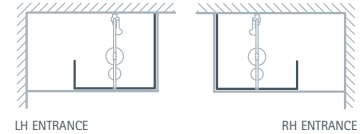

DIMENSIONS: WSC1500/1790 CORNER