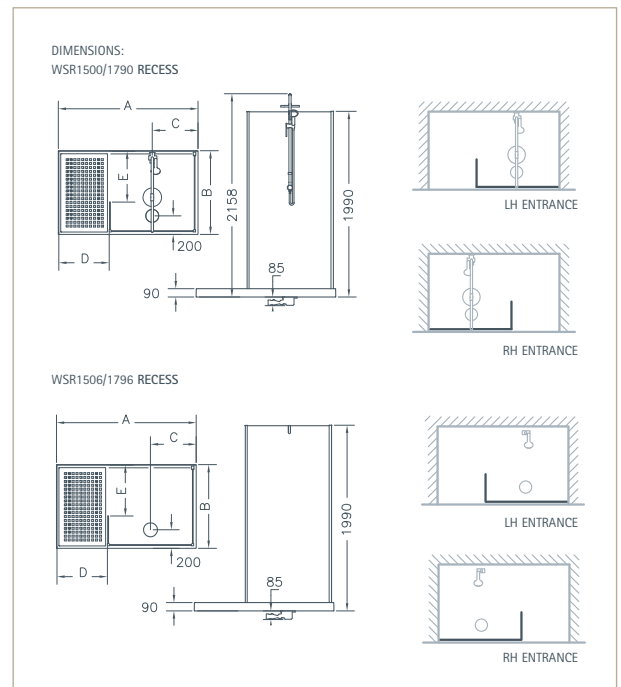

HEIGHT: 2158mm, including shower tray and support tube 1990mm to top of glass

FEATURES:

- Available in two sizes 1500mm and 1700mm for corner and recess installations
- The 1500/1790 Walk-In ranges are uniquely supplied complete with the Elixir high quality concealed thermostatic shower mixer, a hand shower, diverter valve and a 220mm Easy Clean Deluge shower head - see page 74 for details
- Walk-In shower, no door to open or close and generous showering area. The 1790 model is designed to fit neatly into a space where the bath is being replaced
- Supplied with stylish removable teak decking
- The safety glass is located inside the shower tray eliminating the need for silicon sealant along the base of the surround, therefore retaining its clean look
- Trays have integral fittings for glass panels and come with tiling lip on wall sides for secure tray-to-tile waterseal
- Walk-In trays in acrylic capped Synthastone in white or pergamon are supplied with a Fastflow chrome top access waste

ADDITIONAL INFORMATION:

All Walk-In surrounds are handed | Please specify *left* or *right* hand; see illustration | The Deluge shower head performs best with minimum 0.5 bar water pressure systems | The Walk-In design will contain most shower spray during normal use | Some spray may extend beyond the entrance and we recommend tiling of the adjacent area

MODEL WSC1500/1790 CORNER

MODEL WSC1506/1796 CORNER

DIMENSIONS (MM) - CORNER

MODEL	A	B	C	D	E
WSC1500 Corner	1500	900	490	510	510
WSC1506 Corner	1500	900	490	510	510
WSC1790 Corner	1700	910	565	594	520
WSC1796 Corner	1700	910	565	594	520

DIMENSIONS: WSC1500/1790 CORNER

WSC1506/1796 CORNER

DIMENSIONS (MM) - RECESS

MODEL	A	B	C	D	E
WSR1500 Recess	1500	900	490	510	510
WSR1506 Recess	1500	900	490	510	510
WSR1790 Recess	1700	910	565	544	520
WSR1796 Recess	1700	910	565	544	520