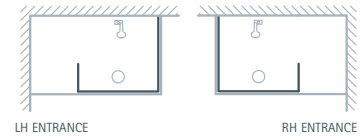

HEIGHT: 2158mm, including shower tray and support tube 1990mm to top of glass

FEATURES:

- Available in two sizes 1500mm and 1700mm for corner and recess installations
- The 1500/1790 Walk-In ranges are uniquely supplied complete with the Elixir high quality concealed thermostatic shower mixer, a hand shower, diverter valve and a 220mm Easy Clean Deluge shower head - see page 74 for details
- Walk-In shower, no door to open or close and generous showering area. The 1790 model is designed to fit neatly into a space where the bath is being replaced
- Supplied with stylish removable teak decking
- The safety glass is located inside the shower tray eliminating the need for silicon sealant along the base of the surround, therefore retaining its clean look
- Trays have integral fittings for glass panels and come with tiling lip on wall sides for secure tray-to-tile waterseal
- Walk-In trays in acrylic capped Synthastone in white or pergamon are supplied with a Fastflow chrome top access waste

ADDITIONAL INFORMATION:

All Walk-In surrounds are handed | Please specify *left* or *right* hand; see illustration | The Deluge shower head performs best with minimum 0.5 bar water pressure systems | The Walk-In design will contain most shower spray during normal use | Some spray may extend beyond the entrance and we recommend tiling of the adjacent area

PRICES - CORNER

MODEL	EX. VAT	INC. VAT
WSC1500 Corner	£2,184.00	£2,566.20
WSC1506 Corner	£1,868.00	£2,194.90
WSC1790 Corner	£2,289.00	£2,689.58
WSC1796 Corner	£1,973.00	£2,318.28

OPTIONAL EXTRAS:

Matki Glass Guard Easy Clean protection to special order WSC at £158.00 excluding VAT. Shower tray included in the price.

DIMENSIONS: WSC1500/1790 CORNER

WSC1506/1796 CORNER

DIMENSIONS (MM) - RECESS

MODEL	A	B	C	D	E
WSR1500 Recess	1500	900	490	510	510
WSR1506 Recess	1500	900	490	510	510
WSR1790 Recess	1700	910	565	544	520
WSR1796 Recess	1700	910	565	544	520