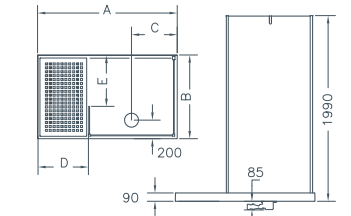

HEIGHT: 2158mm, including shower tray and support tube 1990mm to top of glass

FEATURES:

- Available in two sizes 1500mm and 1700mm for corner and recess installations
- The 1500/1790 Walk-In ranges are uniquely supplied complete with the Elixir high quality concealed thermostatic shower mixer, a hand shower, diverter valve and a 220mm Easy Clean Deluge shower head - see page 74 for details
- Walk-In shower, no door to open or close and generous showering area. The 1790 model is designed to fit neatly into a space where the bath is being replaced
- Supplied with stylish removable teak decking
- The safety glass is located inside the shower tray eliminating the need for silicon sealant along the base of the surround, therefore retaining its clean look
- Trays have integral fittings for glass panels and come with tiling lip on wall sides for secure tray-to-tile waterseal
- Walk-In trays in acrylic capped Synthastone in white or pergamon are supplied with a Fastflow chrome top access waste

MODEL WSC1500/1790 CORNER

MODEL WSC1506/1796 CORNER

DIMENSIONS (MM) - CORNER

MODEL	A	B	C	D	E
WSC1500 Corner	1500	900	490	510	510
WSC1506 Corner	1500	900	490	510	510
WSC1790 Corner	1700	910	565	594	520
WSC1796 Corner	1700	910	565	594	520

PRICES - CORNER

MODEL	EX. VAT	INC. VAT
WSC1500 Corner	£2,184.00	£2,566.20
WSC1506 Corner	£1,868.00	£2,194.90
WSC1790 Corner	£2,289.00	£2,689.58
WSC1796 Corner	£1,973.00	£2,318.28

OPTIONAL EXTRAS:

Matki Glass Guard Easy Clean protection to special order WSC at £158.00 excluding VAT. Shower tray included in the price.

DIMENSIONS: WSC1500/1790 CORNER

WSC1506/1796 CORNER

DIMENSIONS (MM) - RECESS

MODEL	A	B	C	D	E
WSR1500 Recess	1500	900	490	510	510
WSR1506 Recess	1500	900	490	510	510
WSR1790 Recess	1700	910	565	544	520
WSR1796 Recess	1700	910	565	544	520