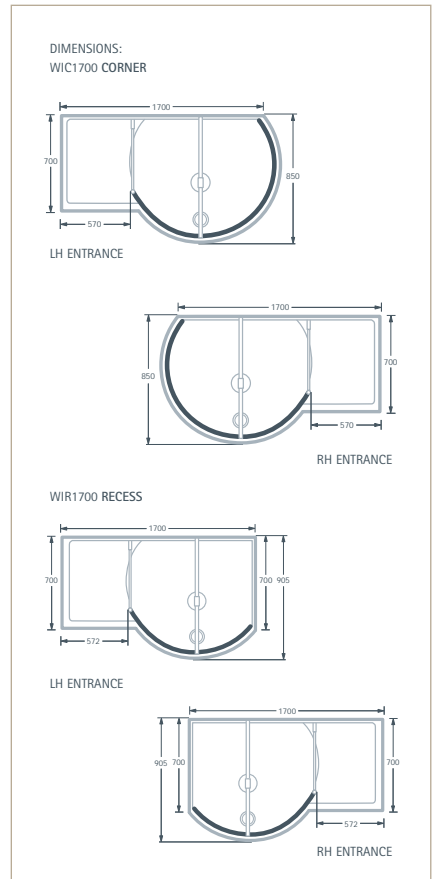

SURROUNDS
12 | WALK-IN

MODEL WIC1700 CORNER

1700 CURVED WALK-IN

FINISH: Celtic Silver

FRAME: High-lustre anodised aluminium with chrome plated details

GLASS: 6mm clear safety glass

HEIGHT 2138mm including tray and support tube 1970mm to top of glass

The Walk-In design will contain most shower spray during normal use. Some spray may extend beyond the entrance and we recommend tiling of the adjacent area.

DIMENSIONS:
WIC1706 CORNER

LH ENTRANCE

RH ENTRANCE

WIR1706 RECESS

LH ENTRANCE

RH ENTRANCE

MODEL WIR1700 RECESS

DIMENSIONS (MM) - 1700

MODEL

WITH Deluge Shower

WIC1700 Corner	1700 x 850 x 700
WIR1700 Recess	1700 x 905 x 700

Also included, shower tray in acrylic capped Synthastone in white or pergamon supplied with 90mm Fastflow shower waste.

DIMENSIONS (MM) - 1706

MODEL

WITHOUT Deluge Shower

WIC1706 Corner	1700 x 850 x 700
WIR1706 Recess	1700 x 905 x 700