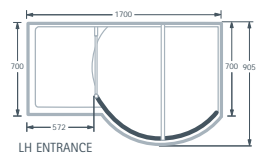

The Walk-In design will contain most shower spray during normal use. Some spray may extend beyond the entrance and we recommend tiling of the adjacent area.

DIMENSIONS:
WIC1706 CORNER

LH ENTRANCE

RH ENTRANCE

WIR1706 RECESS

LH ENTRANCE

RH ENTRANCE

MODEL WIR1700 RECESS

DIMENSIONS (MM) - 1700

MODEL

WITH Deluge Shower

WIC1700 Corner	1700 x 850 x 700
WIR1700 Recess	1700 x 905 x 700

Also included, shower tray in acrylic capped Synthastone in white or pergamon supplied with 90mm Fastflow shower waste.

DIMENSIONS (MM) - 1706

MODEL

WITHOUT Deluge Shower

WIC1706 Corner	1700 x 850 x 700
WIR1706 Recess	1700 x 905 x 700