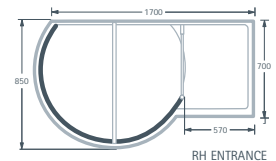

FEATURES:

- Available in corner and recess installations
- The 1700 Walk-In ranges are *uniquely* supplied complete with the Elixir high quality concealed thermostatic shower mixer, a hand shower, diverter valve and a 220mm Easy Clean Deluge shower head*, model 1706 as 1700 without Deluge shower head
- Generous showering area designed to fit neatly into a space where the bath is being replaced
- Supplied with stylish removable teak decking
- Curved safety glass is located inside the shower tray eliminating the need for silicon sealant along the base of the surround, therefore retaining its clean look
- Trays have integral fittings for glass panels and come with tiling lip on wall sides for secure tray-to-tile waterseal
- Glass guard surface protection supplied as standard on this model
- Walk-In trays are supplied with Matki Fastflow chrome top access waste

The Walk-In design will contain most shower spray during normal use. Some spray may extend beyond the entrance and we recommend tiling of the adjacent area.

DIMENSIONS:
WIC1706 CORNER

LH ENTRANCE

RH ENTRANCE

WIR1706 RECESS

LH ENTRANCE

RH ENTRANCE

MODEL WIR1700 RECESS

DIMENSIONS (MM) - 1700

MODEL

WITH Deluge Shower

WIC1700 Corner	1700 x 850 x 700
WIR1700 Recess	1700 x 905 x 700

Also included, shower tray in acrylic capped Synthastone in white or pergamon supplied with 90mm Fastflow shower waste.

DIMENSIONS (MM) - 1706

MODEL

WITHOUT Deluge Shower

WIC1706 Corner	1700 x 850 x 700
WIR1706 Recess	1700 x 905 x 700