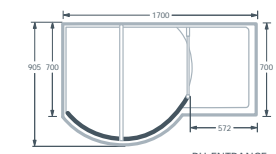

The Walk-In design will contain most shower spray during normal use. Some spray may extend beyond the entrance and we recommend tiling of the adjacent area.

DIMENSIONS:
WIC1706 CORNER

LH ENTRANCE

RH ENTRANCE

WIR1706 RECESS

LH ENTRANCE

RH ENTRANCE

MODEL WIR1700 RECESS

DIMENSIONS (MM) - 1700

MODEL

WITH Deluge Shower

WIC1700 Corner	1700 x 850 x 700
WIR1700 Recess	1700 x 905 x 700

Also included, shower tray in acrylic capped Synthastone in white or pergamon supplied with 90mm Fastflow shower waste.

DIMENSIONS (MM) - 1706

MODEL

WITHOUT Deluge Shower

WIC1706 Corner	1700 x 850 x 700
WIR1706 Recess	1700 x 905 x 700