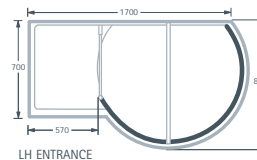

DIMENSIONS:
WIC1706 CORNER

LH ENTRANCE