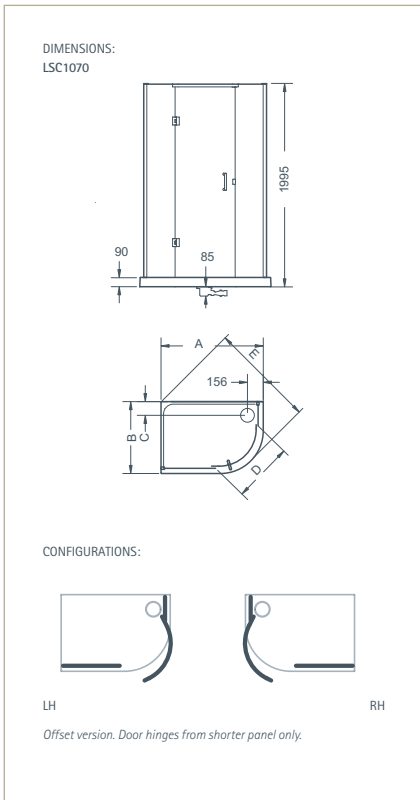

HEIGHT: 1995mm including tray

FEATURES:

- Attractive curved design to give generous shower area
- Clever offset design (LSC1070) making it possible to fit a large shower into a small bathroom
- Chrome plated hinges and top frame
- The Illusion doors and panels are located inside the shower tray eliminating the need for silicon sealant along the base of the surround, therefore retaining its clean look
- Trays have integral fixings for door and panels and come with tiling lip on wall sides for a secure tray-to-tile water seal
- Suitable for power showers
- Supplied complete with Fastflow chrome top access shower waste

ADDITIONAL INFORMATION:

Model LSC1070 door hinges from shorter panel only, please specify *left or right* hand shower tray, see illustration below | Panels are handed | Shower tray included in price including Fastflow shower waste | Illusion Curved features a water deflector at bottom of door

DIMENSIONS (MM) - LSC900

MODEL	A	B	C	D	E
LSC900	920	920	653	598	1125

PRICES - LSC900

MODEL	EX. VAT	INC. VAT
LSC900	£1,155.00	£1,357.13

OPTIONAL EXTRAS:

Matki Glass Guard Easy Clean protection to special order at £137.00 excluding VAT. Shower tray included in the price.

DIMENSIONS (MM) - LSC1070

MODEL	A	B	C	D	E
LSC1070	1010	710	135	598	1070

PRICES - LSC1070

MODEL	EX. VAT	INC. VAT
LSC1070	£1,134.00	£1,332.45

OPTIONAL EXTRAS:

Matki Glass Guard Easy Clean protection to special order at £137.00 excluding VAT. Shower tray included in the price.