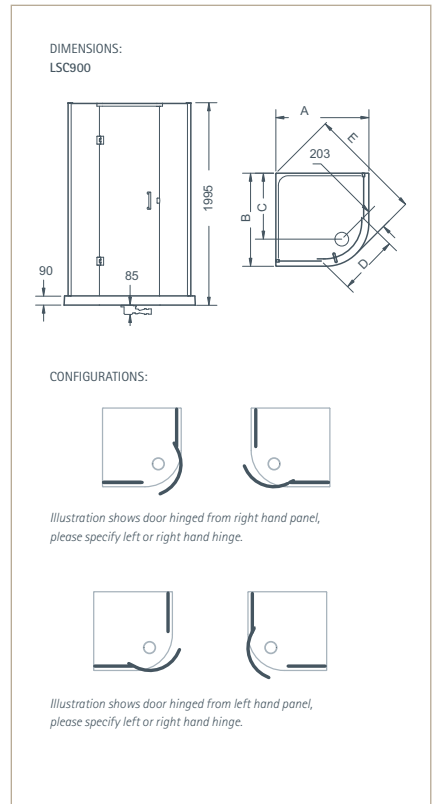

HEIGHT: 1995mm including tray

FEATURES:

- Attractive curved design to give generous shower area
- Clever offset design (LSC1070) making it possible to fit a large shower into a small bathroom
- Chrome plated hinges and top frame
- The Illusion doors and panels are located inside the shower tray eliminating the need for silicon sealant along the base of the surround, therefore retaining its clean look
- Trays have integral fixings for door and panels and come with tiling lip on wall sides for a secure tray-to-tile water seal
- Suitable for power showers
- Supplied complete with Fastflow chrome top access shower waste

ADDITIONAL INFORMATION:

Model LSC1070 door hinges from shorter panel only, please specify *left or right* hand shower tray, see illustration below | Panels are handed | Shower tray included in price including Fastflow shower waste | Illusion Curved features a water deflector at bottom of door

DIMENSIONS (MM) - LSC900

MODEL	A	B	C	D	E
LSC900	920	920	653	598	1125

PRICES - LSC900

MODEL	EX. VAT	INC. VAT
LSC900	£1,155.00	£1,357.13

OPTIONAL EXTRAS:

Matki Glass Guard Easy Clean protection to special order at £137.00 excluding VAT. Shower tray included in the price.

DIMENSIONS (MM) - LSC1070

MODEL	A	B	C	D	E
LSC1070	1010	710	135	598	1070

PRICES - LSC1070

MODEL	EX. VAT	INC. VAT
LSC1070	£1,134.00	£1,332.45

OPTIONAL EXTRAS:

Matki Glass Guard Easy Clean protection to special order at £137.00 excluding VAT. Shower tray included in the price.