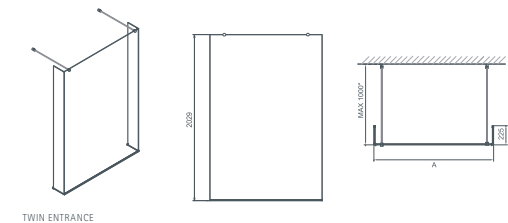

STYLE

- Finish: Celtic Silver/Chrome
- Frame: High-lustre anodised Aluminium with Chrome plated details
- Glass: 8mm Clear Safety Glass (EN12150-1)
- Height: 2029mm including shower tray

OPTIONAL EXTRAS

Matki Glass Guard Easy Clean protection to special order £110.00 excluding VAT.
Special oversize brace bars are available on request at the time of ordering.

ADDITIONAL INFORMATION

1. When ordering AWL Panel please specify *left* or *right* hand entrance. 2. The Walk-In design will contain most shower spray during normal use. 3. Some spray may extend beyond the entrance and we recommend tiling of the adjacent area. 4. Twin Entrance panels are for splash protection only.

CONFIGURATIONS: AWL SINGLE PANEL WITH RETURN

MODEL SINGLE PANEL WITH RETURN	DIMENSIONS (MM)		PRICES	
	A		PRICE (EX. VAT)	PRICE (INC. VAT)
AWL900 L-PANEL	853-873		£800.00	£940.00
AWL1200 L-PANEL	1157-1177		£915.00	£1,075.13
AWL1500 L-PANEL	1457-1477		£1,050.00	£1,233.75

CONFIGURATIONS: AWT TWIN ENTRANCE

MODEL TWIN ENTRANCE	DIMENSIONS (MM)		PRICES	
	A		PRICE (EX. VAT)	PRICE (INC. VAT)
AWT900 TWIN ENTRANCE	847		£820.00	£963.50
AWT1200 TWIN ENTRANCE	1147		£940.00	£1,104.50
AWT1500 TWIN ENTRANCE	1447		£1,100.00	£1,292.50