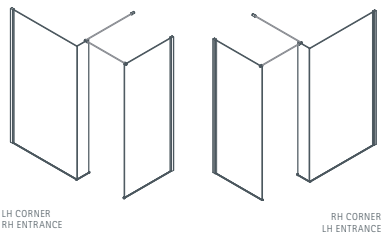

WET ROOM WALK-IN: SINGLE PANEL WITH RETURN AND SIDE PANEL

FEATURES

- Adjustable brace bars enables product to expand
- Minimal adjustable wall mounts and fixings create modern contemporary glass walls
- Glass panels are factory UV bonded for a seamless look model WP1500/1700 have a neat corner frame
- Corner and recess options available
- Designed for floor mounting or onto a shower tray. For model AWL1200/ AWL1200 consider the Matki Fineline range model SN1280/SN1290 or SAS1290. For AWL900 consider models SN900/SN9080. See pages 88-89 & 115. See also pages 86-87 for the new Continental 30 and 40 flat shower trays

STYLE

- Finish: Celtic Silver/Chrome
- Frame: High-lustre anodised Aluminium with Chrome plated details
- Glass: 8mm Clear Safety Glass (EN12150-1)
- Height: 2029mm including shower tray

OPTIONAL EXTRAS

CONFIGURATIONS: AWL + AWC SINGLE PANEL WITH RETURN AND SIDE PANEL

MODEL SINGLE PANEL WITH RETURN	DIMENSIONS (MM)		PRICES	
	A	B	PRICE (EX. VAT)	PRICE (INC. VAT)
AWL900 L-PANEL	853-873	1300-1500	£800.00	£940.00
AWL1200 L-PANEL	1157-1177	1600-1800	£915.00	£1,075.13
AWL1500 L-PANEL	1457-1477	1900-2100	£1,050.00	£1,233.75

SIDE PANEL	DIMENSIONS (MM)		PRICES	
	A		PRICE (EX. VAT)	PRICE (INC. VAT)
AWC850 SIDE PANEL	865-885		£400.00	£470.00

WET ROOM WALK-IN: PANELS

FEATURES

- Adjustable brace bars enables product to expand
- Minimal adjustable wall mounts and fixings create modern contemporary glass walls
- Glass panels are factory UV bonded for a seamless look
- Corner and recess options available
- Designed for floor mounting or onto a shower tray. For model AWL1200/ AWT1200 consider the Matki Fineline range model SN1280/SN1290 or SAS1290. For AWL900/AWT900 consider models SN900/SN9080. See pages 88-89 & 115. See also pages 86-87 for the new Continental 30 and 40 flat shower trays