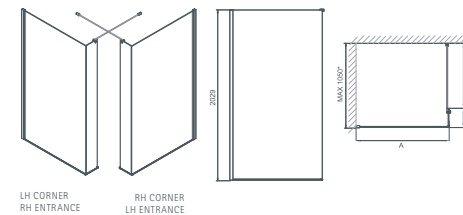

STYLE

- Finish: Celtic Silver/Chrome
- Frame: High-lustre anodised Aluminium with Chrome plated details
- Glass: 8mm Clear Safety Glass (EN12150-1)
- Height: 2029mm including shower tray

OPTIONAL EXTRAS

SIDE PANEL	DIMENSIONS (MM)		PRICES	
	A		PRICE (EX. VAT)	PRICE (INC. VAT)
AWC850 SIDE PANEL	865-885		£400.00	£470.00

WET ROOM WALK-IN: PANELS

FEATURES

- Adjustable brace bars enables product to expand
- Minimal adjustable wall mounts and fixings create modern contemporary glass walls
- Glass panels are factory UV bonded for a seamless look
- Corner and recess options available
- Designed for floor mounting or onto a shower tray. For model AWL1200/ AWT1200 consider the Matki Fineline range model SN1280/SN1290 or SAS1290. For AWL900/AWT900 consider models SN900/SN9080. See pages 88-89 & 115. See also pages 86-87 for the new Continental 30 and 40 flat shower trays

CONFIGURATIONS: AWL SINGLE PANEL WITH RETURN

MODEL SINGLE PANEL WITH RETURN	DIMENSIONS (MM)		PRICES	
	A		PRICE (EX. VAT)	PRICE (INC. VAT)
AWL900 L-PANEL	853-873		£800.00	£940.00
AWL1200 L-PANEL	1157-1177		£915.00	£1,075.13
AWL1500 L-PANEL	1457-1477		£1,050.00	£1,233.75