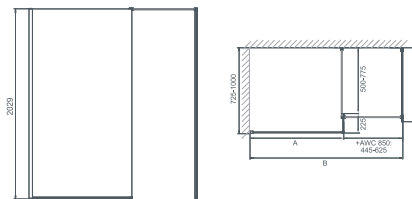

WET ROOM WALK-IN: SINGLE PANEL WITH RETURN AND SIDE PANEL

FEATURES

- Adjustable brace bars enables product to expand
- Minimal adjustable wall mounts and fixings create modern contemporary glass walls
- Glass panels are factory UV bonded for a seamless look model WP1500/1700 have a neat corner frame
- Corner and recess options available
- Designed for floor mounting or onto a shower tray. For model AWL1200/ AWL1200 consider the Matki Fineline range model SN1280/SN1290 or SAS1290. For AWL900 consider models SN900/SN9080. See pages 88-89 & 115. See also pages 86-87 for the new Continental 30 and 40 flat shower trays

STYLE

- Finish: Celtic Silver/Chrome
- Frame: High-lustre anodised Aluminium with Chrome plated details
- Glass: 8mm Clear Safety Glass (EN12150-1)
- Height: 2029mm including shower tray

OPTIONAL EXTRAS

CONFIGURATIONS: AWL + AWC SINGLE PANEL WITH RETURN AND SIDE PANEL

MODEL SINGLE PANEL WITH RETURN	DIMENSIONS (MM)		PRICES	
	A	B	PRICE (EX. VAT)	PRICE (INC. VAT)
AWL900 L-PANEL	853-873	1300-1500	£800.00	£940.00
AWL1200 L-PANEL	1157-1177	1600-1800	£915.00	£1,075.13
AWL1500 L-PANEL	1457-1477	1900-2100	£1,050.00	£1,233.75

SIDE PANEL	DIMENSIONS (MM)		PRICES	
	A		PRICE (EX. VAT)	PRICE (INC. VAT)
AWC850 SIDE PANEL	865-885		£400.00	£470.00

WET ROOM WALK-IN: PANELS

FEATURES

- Adjustable brace bars enables product to expand
- Minimal adjustable wall mounts and fixings create modern contemporary glass walls
- Glass panels are factory UV bonded for a seamless look
- Corner and recess options available
- Designed for floor mounting or onto a shower tray. For model AWL1200/ AWT1200 consider the Matki Fineline range model SN1280/SN1290 or SAS1290. For AWL900/AWT900 consider models SN900/SN9080. See pages 88-89 & 115. See also pages 86-87 for the new Continental 30 and 40 flat shower trays