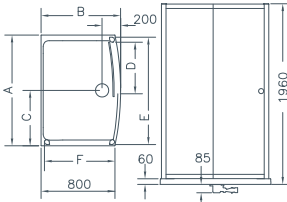

### DIMENSIONS: BOWED RECESS

### CONFIGURATIONS:

LH DOOR

RH DOOR

### DIMENSIONS: BOWED CORNER

## DIMENSIONS (MM) - CORNER

MODEL	A	B	C	D	E	F
NBC1200	1200	860	600	465	1165-1205	770-790
NBC1500	1493	866	747	615	1465-1505	770-790
NBC1700	1695	877	848	715	1665-1705	770-790