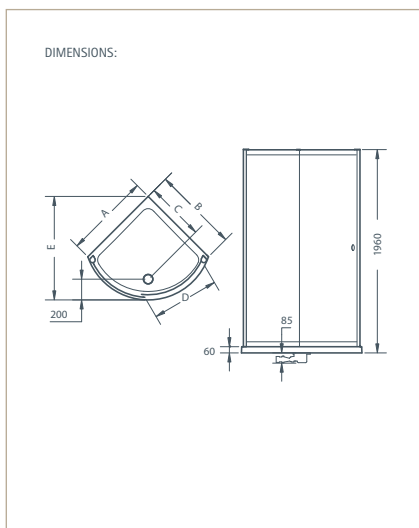

COLONADE CURVED CORNER SURROUND WITH SLIDING DOOR

FINISH: Celtic Silver

FRAME: High-lustre anodised aluminium with chrome plated details

GLASS: 6mm clear safety glass

HEIGHT: 1960mm including tray

FEATURES:

- Contemporary column design
- Choice of two 800 and 900mm sizes
- Spacious shower area
- Low threshold specially designed shower tray in acrylic capped Synthastone, choice of white or pergamon
- Available with raised tray option allowing waste pipe to run between tray and floor in any direction, raised tray adds 100mm to overall height
- Unique pre-assembled FLS Front Loading System for quick and easy installation Patent No. 2289302B
- Concealed screws and fittings
- Adjusts to out-of-plumb walls
- Suitable for power showers

ADDITIONAL INFORMATION:

Door opening side is handed, please specify *left* or *right* opening; see illustration | New Colnade curved corner surround and specially designed shower tray in acrylic capped Synthastone including Fastflow shower waste | Shower tray included in price | Optional shower mixer featured is Matki model EXC09/0 with Corner Mounted Assembly

DIMENSIONS (MM) - CURVED

MODEL	A	B	C	D	E
NCC800	823	823	564	550	998
NCC900	923	923	636	622	1100

PRICES - CURVED

MODEL	EX. VAT	INC. VAT
NCC800	£990.00	£1,163.25
NCC900	£1,060.00	£1,245.50

OPTIONAL EXTRAS:

Matki Glass Guard Easy Clean protection to special order at £137.00 excluding VAT. Shower tray included in the price.