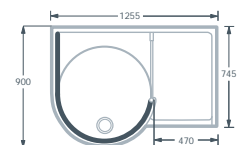

LH ENTRANCE

RH ENTRANCE

WIC1206 CORNER

LH ENTRANCE

RH ENTRANCE

DIMENSIONS (MM) - 1200

MODEL

WITH Overhead Support

WIC1200 Corner 1255 x 900 x 745

WIR1200 Recess 1225 x 900 x 800

PRICES - 1200

MODEL

WITH Overhead Support

WIC1200 Corner £1,805.00 £2,120.88

WIR1200 Recess £1,562.00 £1,835.35

OPTIONAL EXTRAS:

Synthastone shower tray in any colour including Fastflow shower waste, Elixir concealed thermostatic shower mixer and mixer head included in price.

DIMENSIONS: WIC1200 CORNER

LH ENTRANCE

RH ENTRANCE

WIR1200 RECESS

LH ENTRANCE

RH ENTRANCE

DIMENSIONS (MM) - 1206

MODEL

WITHOUT Overhead Support

WIC1206 Corner 1255 x 900 x 745

WIR1206 Recess 1225 x 900 x 800

PRICES - 1206