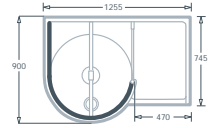

LH ENTRANCE

RH ENTRANCE

WIC1206 CORNER

LH ENTRANCE

RH ENTRANCE

DIMENSIONS (MM) - 1200

MODEL

WITH Overhead Support

WIC1200 Corner 1255 x 900 x 745

WIR1200 Recess 1225 x 900 x 800

PRICES - 1200

MODEL

WITH Overhead Support

WIC1200 Corner £1,805.00 £2,120.88

WIR1200 Recess £1,562.00 £1,835.35

OPTIONAL EXTRAS:

Synthastone shower tray in any colour including Fastflow shower waste, Elixir concealed thermostatic shower mixer and mixer head included in price.

DIMENSIONS: WIC1200 CORNER

LH ENTRANCE

RH ENTRANCE

WIR1200 RECESS

LH ENTRANCE

RH ENTRANCE

DIMENSIONS (MM) - 1206

MODEL

WITHOUT Overhead Support

WIC1206 Corner 1255 x 900 x 745

WIR1206 Recess 1225 x 900 x 800

PRICES - 1206