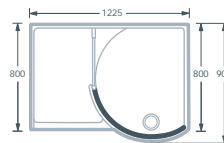

FEATURES:

- Available for corner and recess installations
- The 1200 Walk-In ranges are uniquely supplied complete with the new Elixir high quality concealed thermostatic shower mixer, a hand shower, diverter valve and a 180mm Easy Clean Deluge shower head*
- Walk-In shower, no door to open or close
- Curved toughened glass is located inside the shower tray eliminating the need for silicon sealant along the base of the surround, therefore retaining its clean look
- Trays have integral fixings for glass panels and come with tiling lip on wall sides for a secure tray-to-tile waterseal. Maximum finished tile thickness 12mm, for thicker tiles consult our Customer Helpline
- Walk-In trays are supplied with a Fastflow chrome top access waste

ADDITIONAL INFORMATION:

All Walk-in surrounds are handed, please specify *left* or *right* hand; see illustration | 1200 Walk-In surround without door, comes complete with Matki Elixir concealed thermostatic shower mixer, hand shower and overhead support with 150mm Easy Clean overhead Deluge shower head*, Synthastone shower tray and 90mm Matki Fastflow shower waste | Synthastone shower tray in any colour including Fastflow shower waste, Elixir concealed thermostatic shower mixer and mixer head included in price | The Deluge shower head performs best with minimum 0.5 bar water pressure systems

LH ENTRANCE

RH ENTRANCE

WIC1206 CORNER

LH ENTRANCE

RH ENTRANCE

DIMENSIONS (MM) - 1200

MODEL

WITH Overhead Support

LH ENTRANCE

RH ENTRANCE

DIMENSIONS (MM) - 1206

MODEL

WITHOUT Overhead Support

WIC1206 Corner 1255 x 900 x 745

WIR1206 Recess 1225 x 900 x 800

PRICES - 1206