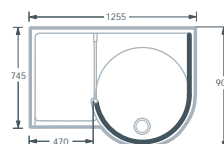

The Walk-In design will contain most shower spray during normal use. Some spray may extend beyond the entrance and we recommend tiling of the adjacent area.

MODEL WIR1200 RECESS

DIMENSIONS:
WIR1206 RECESS

LH ENTRANCE

RH ENTRANCE

WIC1206 CORNER

LH ENTRANCE

RH ENTRANCE

DIMENSIONS (MM) - 1200

MODEL

WITH Overhead Support

WIC1200 Corner 1255 x 900 x 745

WIR1200 Recess 1225 x 900 x 800

PRICES - 1200

MODEL

WITH Overhead Support

WIC1200 Corner £1,805.00 £2,120.88

WIR1200 Recess £1,562.00 £1,835.35

OPTIONAL EXTRAS:

LH ENTRANCE

RH ENTRANCE

DIMENSIONS (MM) - 1206

MODEL

WITHOUT Overhead Support

WIC1206 Corner 1255 x 900 x 745

WIR1206 Recess 1225 x 900 x 800

PRICES - 1206