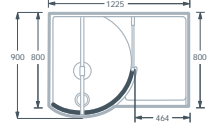

LH ENTRANCE

RH ENTRANCE

WIC1206 CORNER

LH ENTRANCE

RH ENTRANCE

DIMENSIONS (MM) - 1200

MODEL

WITH Overhead Support

Synthastone shower tray in any colour including Fastflow shower waste, Elixir concealed thermostatic shower mixer and mixer head included in price.

DIMENSIONS: WIC1200 CORNER

LH ENTRANCE

RH ENTRANCE

WIR1200 RECESS

LH ENTRANCE

RH ENTRANCE

DIMENSIONS (MM) - 1206

MODEL

WITHOUT Overhead Support

WIC1206 Corner 1255 x 900 x 745

WIR1206 Recess 1225 x 900 x 800

PRICES - 1206