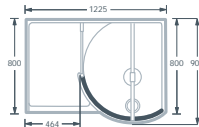

LH ENTRANCE

RH ENTRANCE

WIC1206 CORNER

LH ENTRANCE

RH ENTRANCE

DIMENSIONS (MM) - 1200

MODEL

WITH Overhead Support

Synthastone shower tray in any colour including Fastflow shower waste, Elixir concealed thermostatic shower mixer and mixer head included in price.

DIMENSIONS: WIC1200 CORNER

LH ENTRANCE

RH ENTRANCE

WIR1200 RECESS

LH ENTRANCE

RH ENTRANCE

DIMENSIONS (MM) - 1206

MODEL

WITHOUT Overhead Support

WIC1206 Corner 1255 x 900 x 745

WIR1206 Recess 1225 x 900 x 800

PRICES - 1206