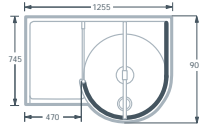

LH ENTRANCE

RH ENTRANCE

WIC1206 CORNER

LH ENTRANCE

RH ENTRANCE

DIMENSIONS (MM) - 1200

MODEL

WITH Overhead Support

Matki Glass Guard Easy Clean protection to special order
WIR at £76.00 and WIC at £120.00 excluding VAT.

Shower tray included in price.

1200

1200 Walk-In surround without door, comes complete with Matki Elixir concealed thermostatic shower mixer, hand shower and overhead support with 180mm Easy Clean overhead Deluge shower head*, Synthastone shower tray and 90mm Matki Fastflow shower waste.

Synthastone shower tray in any colour including Fastflow shower waste, Elixir concealed thermostatic shower mixer and mixer head included in price.

DIMENSIONS: WIC1200 CORNER

LH ENTRANCE

RH ENTRANCE

WIR1200 RECESS

LH ENTRANCE

RH ENTRANCE

DIMENSIONS (MM) - 1206

MODEL

WITHOUT Overhead Support

WIC1206 Corner 1255 x 900 x 745

WIR1206 Recess 1225 x 900 x 800

PRICES - 1206