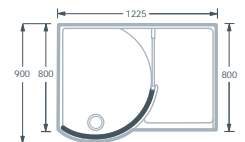

ADDITIONAL INFORMATION:

All Walk-in surrounds are handed, please specify *left* or *right* hand; see illustration | 1200 Walk-In surround without door, comes complete with Matki Elixir concealed thermostatic shower mixer, hand shower and overhead support with 150mm Easy Clean overhead Deluge shower head*, Synthastone shower tray and 90mm Matki Fastflow shower waste | Synthastone shower tray in any colour including Fastflow shower waste, Elixir concealed thermostatic shower mixer and mixer head included in price | The Deluge shower head performs best with minimum 0.5 bar water pressure systems

The Walk-In design will contain most shower spray during normal use. Some spray may extend beyond the entrance and we recommend tiling of the adjacent area.

MODEL WIR1200 RECESS

DIMENSIONS:
WIR1206 RECESS

LH ENTRANCE

RH ENTRANCE

WIC1206 CORNER

LH ENTRANCE

RH ENTRANCE

DIMENSIONS (MM) - 1200

MODEL

WITH Overhead Support

LH ENTRANCE

RH ENTRANCE

DIMENSIONS (MM) - 1206

MODEL

WITHOUT Overhead Support

WIC1206 Corner 1255 x 900 x 745

WIR1206 Recess 1225 x 900 x 800

PRICES - 1206