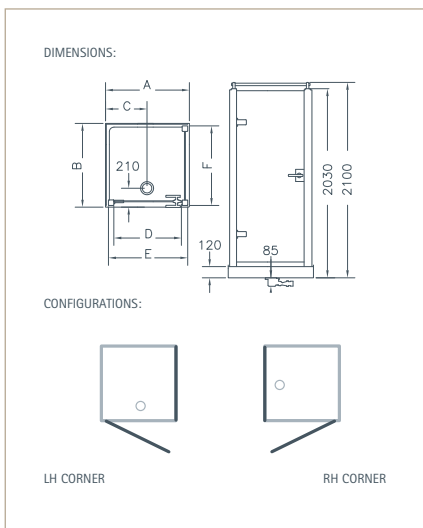

FINISH: Celtic Silver

FRAME: High-lustre anodised aluminium, chrome plated hinges and details

GLASS: 10mm clear safety glass door (BS6206A/EN12150-1)
8mm clear safety glass for side panels

HEIGHT: 2100mm including tray and gallery

CLASSICA RECESS INLINE DOOR

FINISH: Celtic Silver

FRAME: High-lustre anodised aluminium.

GLASS: 10mm clear safety glass (BS6206A/EN12150-1)

HEIGHT: 2100mm including tray and gallery

FEATURES:

- Classica feature ingenious patented* magnetic water seal between door and tray
- Silver anodised finish has chrome plated hinges and details
- Trays have integral tiling lip for a secure tray-to-tile water seal
- A steam header is available for all recess doors and inline doors as an alternative to the gallery, please request when ordering door
- Suitable for power showers

DIMENSIONS (MM) - RECESS

MODEL	A	B	C	D	E
TCR800	830	815	408	625	755-795
TCR900	923	920	458	725	855-895
TCR1000	1023	1025	508	825	955-985

PRICES - RECESS

MODEL	EX. VAT	INC. VAT
TCR800	£1,281.00	£1,505.18
TCR900	£1,344.00	£1,579.20
TCR1000	£1,367.00	£1,606.23

DIMENSIONS (MM) - CORNER

MODEL	A	B	C	D	E	F
TCC800	800	800	408	625	755-775	755-775
TCC900	910	910	458	725	855-875	855-875
TCC1000	1005	1005	508	825	955-975	955-975

PRICES - CORNER

MODEL	EX. VAT	INC. VAT
TCC800	£1,625.00	£1,909.38
TCC900	£1,691.00	£1,986.93
TCC1000	£1,772.00	£2,082.10