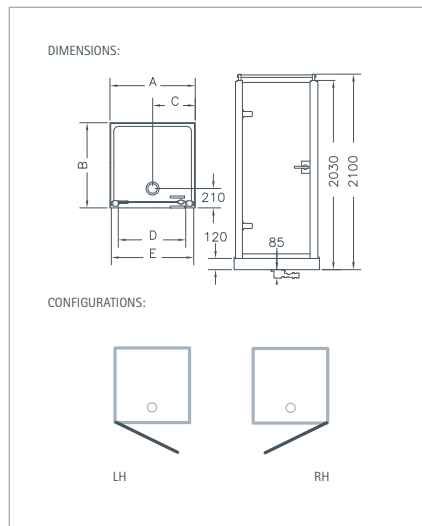

FINISH: Celtic Silver

FRAME: High-lustre anodised aluminium, chrome plated hinges and details

GLASS: 10mm clear safety glass door (BS6206A/EN12150-1)
8mm clear safety glass for side panels

HEIGHT: 2100mm including tray and gallery

CLASSICA RECESS INLINE DOOR

FINISH: Celtic Silver

FRAME: High-lustre anodised aluminium.

GLASS: 10mm clear safety glass (BS6206A/EN12150-1)

HEIGHT: 2100mm including tray and gallery

FEATURES:

- Classica feature ingenious patented* magnetic water seal between door and tray
- Silver anodised finish has chrome plated hinges and details
- Trays have integral tiling lip for a secure tray-to-tile water seal
- A steam header is available for all recess doors and inline doors as an alternative to the gallery, please request when ordering door
- Suitable for power showers

DIMENSIONS (MM) - RECESS

MODEL	A	B	C	D	E
TCR800	830	815	408	625	755-795
TCR900	923	920	458	725	855-895
TCR1000	1023	1025	508	825	955-985

PRICES - RECESS

MODEL	EX. VAT	INC. VAT
TCR800	£1,281.00	£1,505.18
TCR900	£1,344.00	£1,579.20
TCR1000	£1,367.00	£1,606.23

DIMENSIONS (MM) - CORNER

MODEL	A	B	C	D	E	F
TCC800	800	800	408	625	755-775	755-775
TCC900	910	910	458	725	855-875	855-875
TCC1000	1005	1005	508	825	955-975	955-975

PRICES - CORNER

MODEL	EX. VAT	INC. VAT
TCC800	£1,625.00	£1,909.38
TCC900	£1,691.00	£1,986.93
TCC1000	£1,772.00	£2,082.10