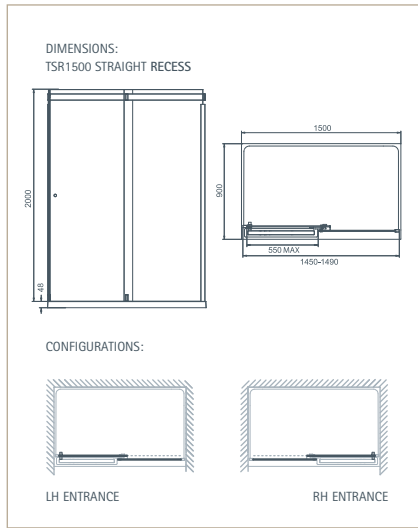

NEW CLASSICA STAINLESS STEEL SLIDING DOORS

FINISH: Highly polished stainless steel

FRAME: Strong stainless steel headrail and wall mounts

GLASS: Straight, 10mm clear safety glass (BS6206A/EN12150-1) Curved, 8mm toughened safety glass

HEIGHT: 2048mm including shower tray

FEATURES:

- Superb new Classica Slider, available in straight recess and corner or curved corner options
- Strong and durable highly polished stainless steel headrail and wall mounts
- Luxurious 10mm safety glass on straight glass version
- New innovative smooth running, soft closure sliding door
- Low profile 48mm acrylic capped shower tray with specially designed stainless steel threshold
- Stainless steel drain and concealed highflow shower waste
- Suitable for power showers

ADDITIONAL INFORMATION:

Integrated shower tray with stainless steel threshold is included in the price | Shower trays are handed, please specify *left* or *right* hand; see illustration | Fixed panel is always fitted against the wall

DIMENSIONS (MM)

MODEL

TSR1500 Straight Recess	1500 x 900
TSS1500 Straight Corner	1500 x 900
TSC1500 Curved	1500 x 900

PRICES

MODEL	EX. VAT	INC. VAT
TSR1500 Straight Recess	£1,516.00	£1,781.30
TSS1500 Straight Corner	£1,750.00	£2,056.25
TSC1500 Curved	£1,890.00	£2,220.75