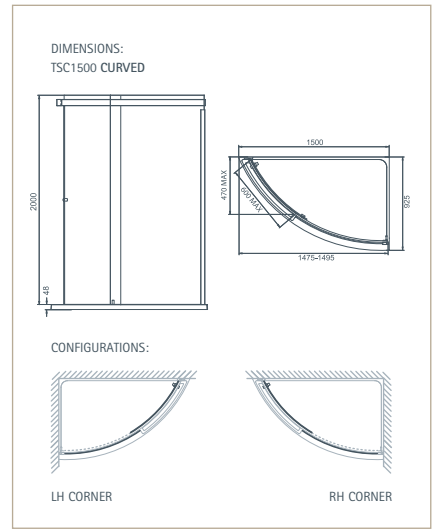

NEW CLASSICA STAINLESS STEEL SLIDING DOORS

FINISH: Highly polished stainless steel

FRAME: Strong stainless steel headrail and wall mounts

GLASS: Straight, 10mm clear safety glass (BS6206A/EN12150-1) Curved, 8mm toughened safety glass

HEIGHT: 2048mm including shower tray

FEATURES:

- Superb new Classica Slider, available in straight recess and corner or curved corner options
- Strong and durable highly polished stainless steel headrail and wall mounts
- Luxurious 10mm safety glass on straight glass version
- New innovative smooth running, soft closure sliding door
- Low profile 48mm acrylic capped shower tray with specially designed stainless steel threshold
- Stainless steel drain and concealed highflow shower waste
- Suitable for power showers

ADDITIONAL INFORMATION:

Integrated shower tray with stainless steel threshold is included in the price | Shower trays are handed, please specify *left* or *right* hand; see illustration | Fixed panel is always fitted against the wall

DIMENSIONS (MM)

MODEL

TSR1500 Straight Recess	1500 x 900
TSS1500 Straight Corner	1500 x 900
TSC1500 Curved	1500 x 900

PRICES

MODEL	EX. VAT	INC. VAT
TSR1500 Straight Recess	£1,516.00	£1,781.30
TSS1500 Straight Corner	£1,750.00	£2,056.25
TSC1500 Curved	£1,890.00	£2,220.75