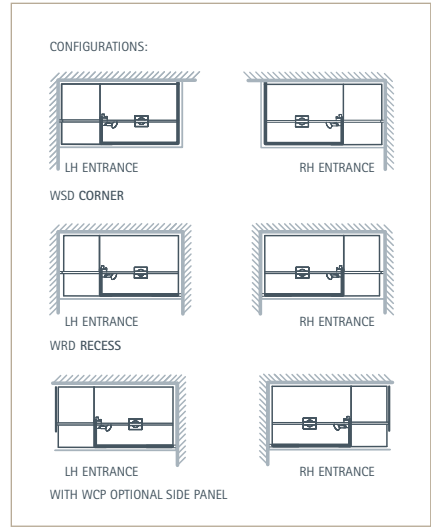

NEW SQUARE WALK-IN WITH TWO WAY THERMOSTATIC SHOWER CONTROL

FINISH: Celtic Silver

FRAME: High-lustre anodised aluminium with chrome plated details

GLASS: 8mm clear safety glass (BS6206A/EN12150-1)

HEIGHT: 2140mm, including shower tray

FEATURES:

- Available in three sizes including corner and recess options
- New innovative integrated two-way control mixer technology with thermostatic mixer/diverter on attractive column*
- Choice of teak or matt white decking
- The safety glass is located inside the shower tray eliminating the need for silicon sealant along the base of the surround, therefore retaining its clean look
- Innovative sealed access beneath decking for easy installation and maintenance
- Square Easy Clean shower head and co-ordinating hand shower
- Concealed Fastflow shower waste

ADDITIONAL INFORMATION:

All Walk-In surrounds are handed. Please specify *left* or *right* hand; see illustration | Shower mixer connections provided underneath the shower tray for easy plumbing | Please specify choice of decking, teak or matt white acrylic | Where the bathroom layout makes it inconvenient to enter the Walk-In in the corner, a side panel model WCP630 can be added to model WRD1250 and side panel model WCP600 to model WRD1500 and WRD1700 see illustration WRD models | The Deluge shower head performs best with min 0.5 bar water pressure systems

The Walk-In design will contain most shower spray during normal use. Some spray may extend beyond the entrance and we recommend tiling of the adjacent area.

* Patent applied for

PRICES - SQUARE

MODEL	EX. VAT	INC. VAT
WSD1250 Corner	£2,420.00	£2,843.50
WRD1250 Recess	£2,205.00	£2,590.88
WSD1500 Corner	£2,480.00	£2,914.00
WRD1500 Recess	£2,270.00	£2,667.25
WSD1700 Corner	£2,590.00	£3,043.25
WRD1700 Recess	£2,380.00	£2,796.50
WCP600 Side Panel	£190.00	£223.25
WCP630 Side Panel	£195.00	£229.13