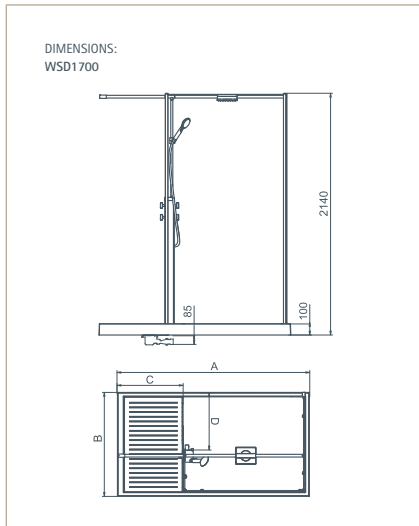

GLASS: 8mm clear safety glass (BS6206A/EN12150-1)

HEIGHT: 2140mm, including shower tray

FEATURES:

- Available in three sizes including corner and recess options
- New innovative integrated two-way control mixer technology with thermostatic mixer/diverter on attractive column*
- Choice of teak or matt white decking
- The safety glass is located inside the shower tray eliminating the need for silicon sealant along the base of the surround, therefore retaining its clean look
- Innovative sealed access beneath decking for easy installation and maintenance
- Square Easy Clean shower head and co-ordinating hand shower
- Concealed Fastflow shower waste

ADDITIONAL INFORMATION:

All Walk-In surrounds are handed. Please specify *left* or *right* hand; see illustration | Shower mixer connections provided underneath the shower tray for easy plumbing | Please specify choice of decking, teak or matt white acrylic | Where the bathroom layout makes it inconvenient to enter the Walk-In in the corner, a side panel model WCP630 can be added to model WRD1250 and side panel model WCP600 to model WRD1500 and WRD1700 see illustration WRD models | The Deluge shower head performs best with min 0.5 bar water pressure systems

The Walk-In design will contain most shower spray during normal use. Some spray may extend beyond the entrance and we recommend tiling of the adjacent area.

* Patent applied for