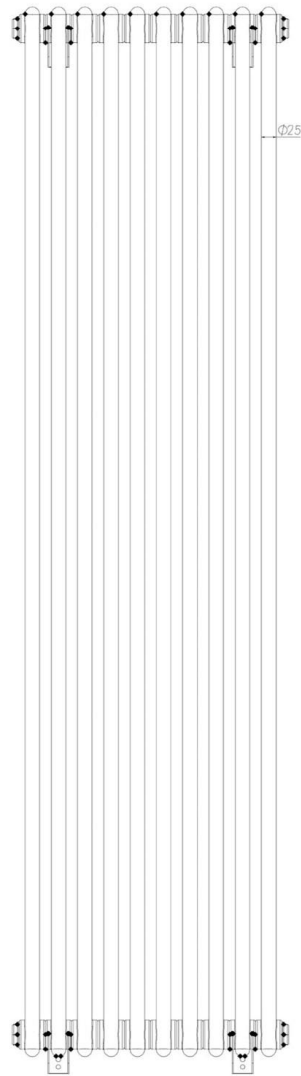

Meuse 2 Column Radiator 1800 x 473mm

Technical Drawing

Top view

Side view

Tappings off wall : 65mm.