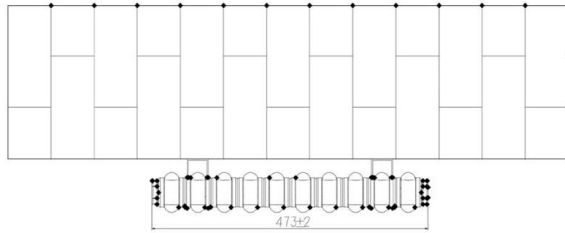

Meuse 2 Column Radiator 1800 x 473mm

Technical Drawing

Top view

Side view

Tappings off wall : 65mm.