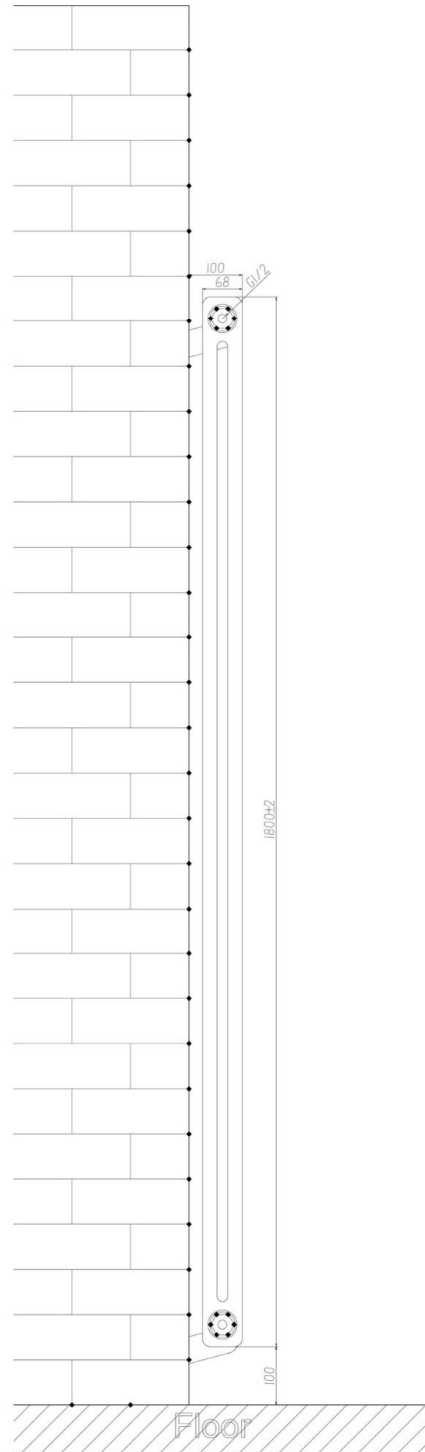

Meuse 2 Column Radiator 1800 x 473mm

Technical Drawing

Top view

Side view

Tappings off wall : 65mm.