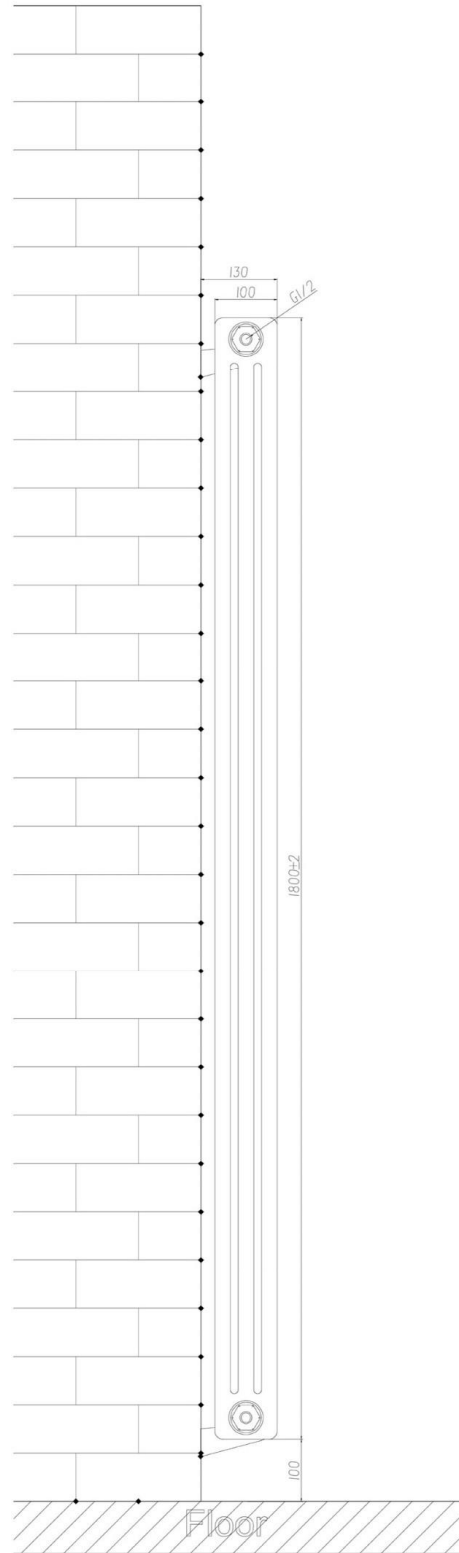

# Meuse 3 Column Radiator 1800 x 293mm

## Technical Drawing

Top view

Side view

Tappings off wall : 80mm.