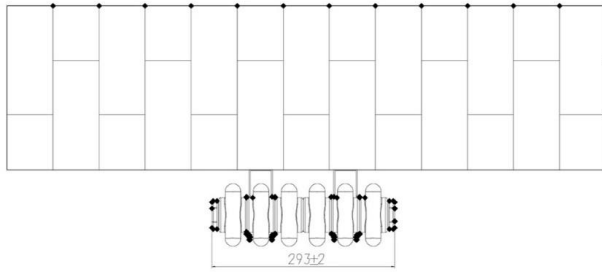

# Meuse 3 Column Radiator 1800 x 293mm

## Technical Drawing

Top view

Side view

Tappings off wall : 80mm.