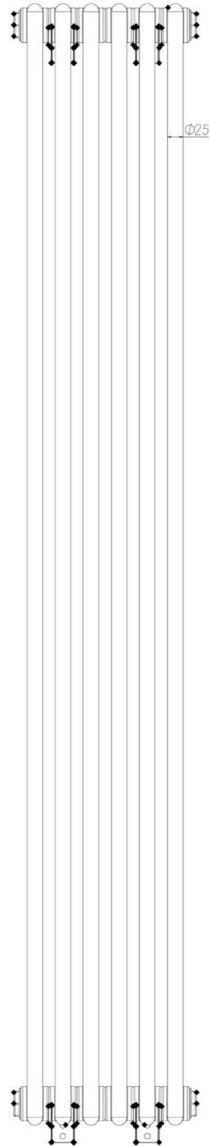

# Meuse 3 Column Radiator 1800 x 293mm

## Technical Drawing

Top view

Side view

Tappings off wall : 80mm.