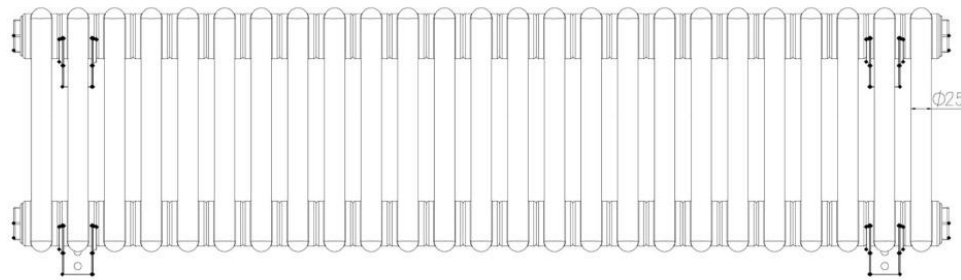

Meuse 3 Column Radiator 300 x 1148mm

Technical Drawing

Top view

Side view

Tappings off wall : 80mm.