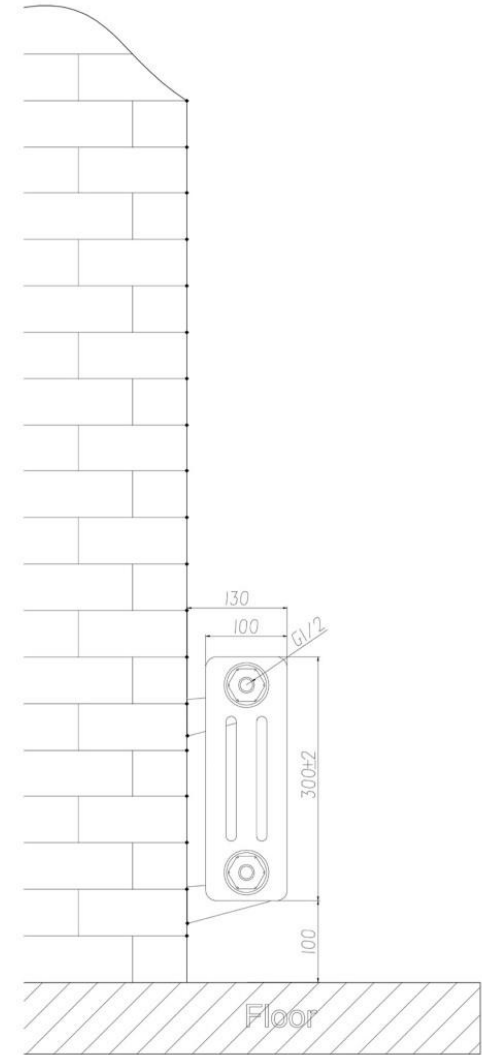

Meuse 3 Column Radiator 300 x 1148mm

Technical Drawing

Top view

Side view

Tappings off wall : 80mm.