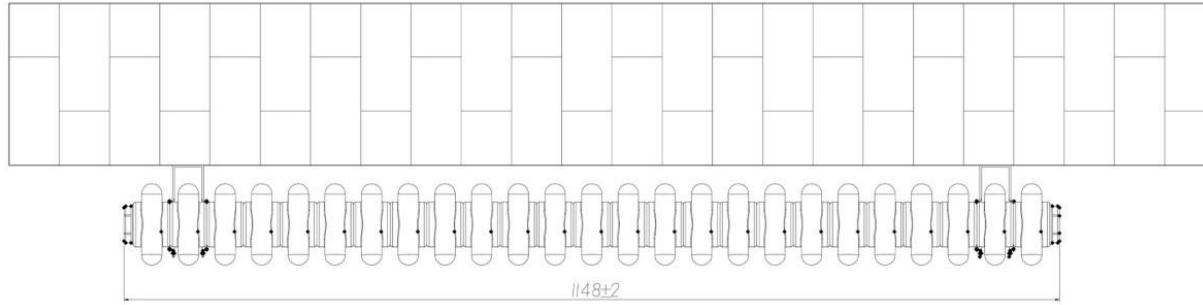

Meuse 3 Column Radiator 300 x 1148mm

Technical Drawing

Top view

Side view

Tappings off wall : 80mm.