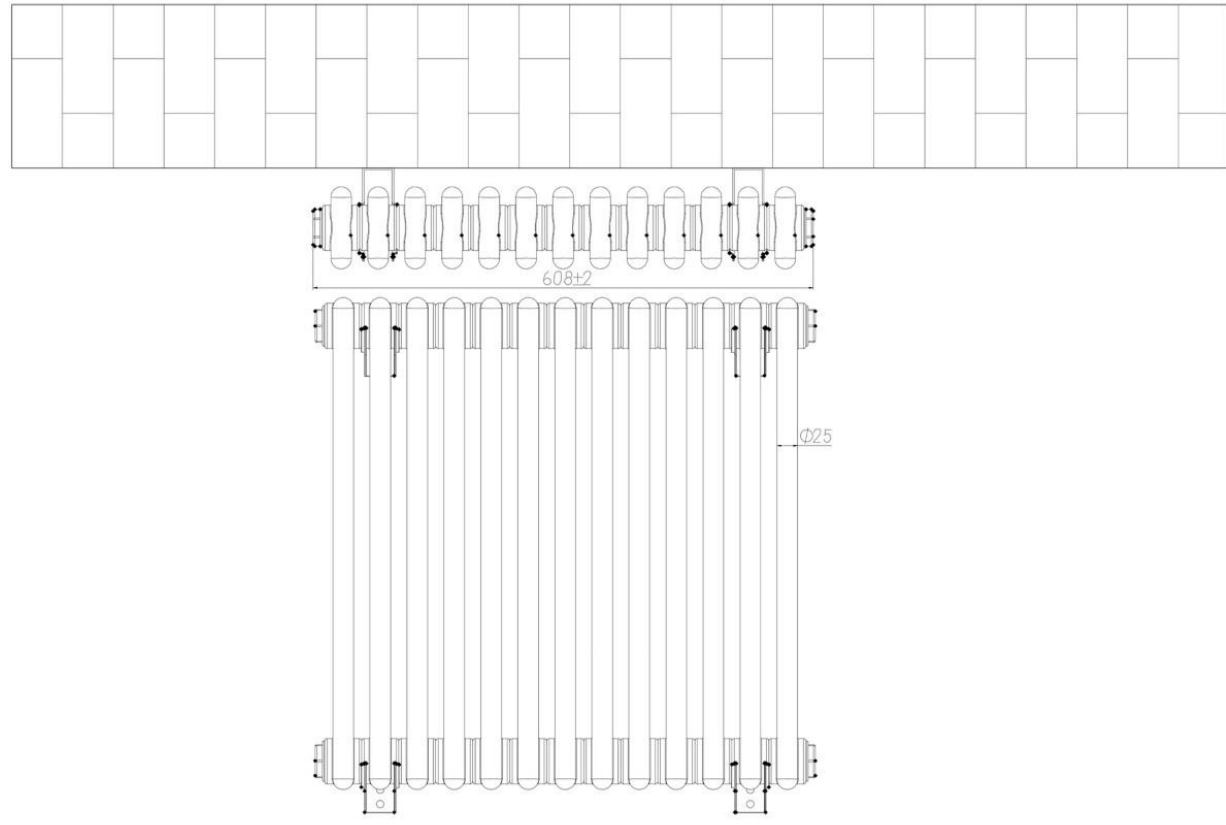

# Meuse 3 Column Radiator 600 x 608mm

## Technical Drawing

Top view

Side view

Tappings off wall : 80mm.