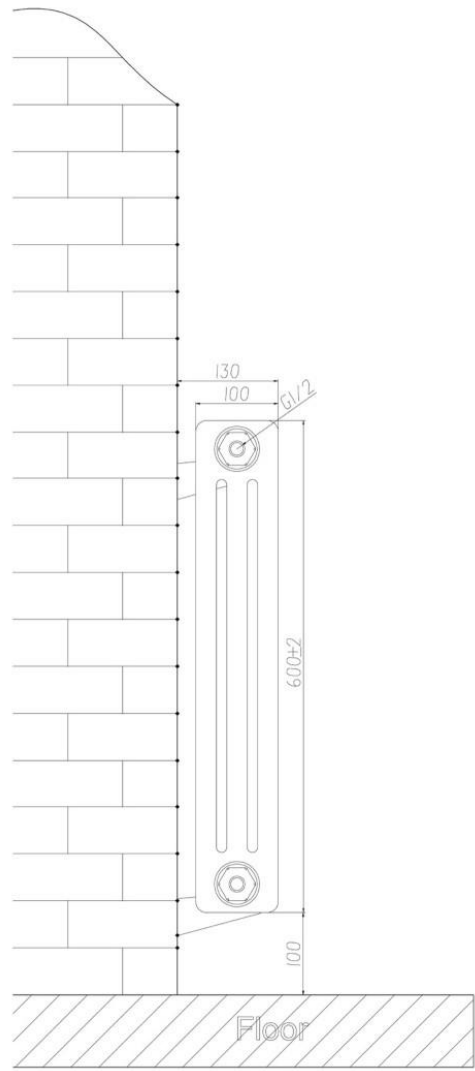

# Meuse 3 Column Radiator 600 x 608mm

## Technical Drawing

Top view

Side view

Tappings off wall : 80mm.