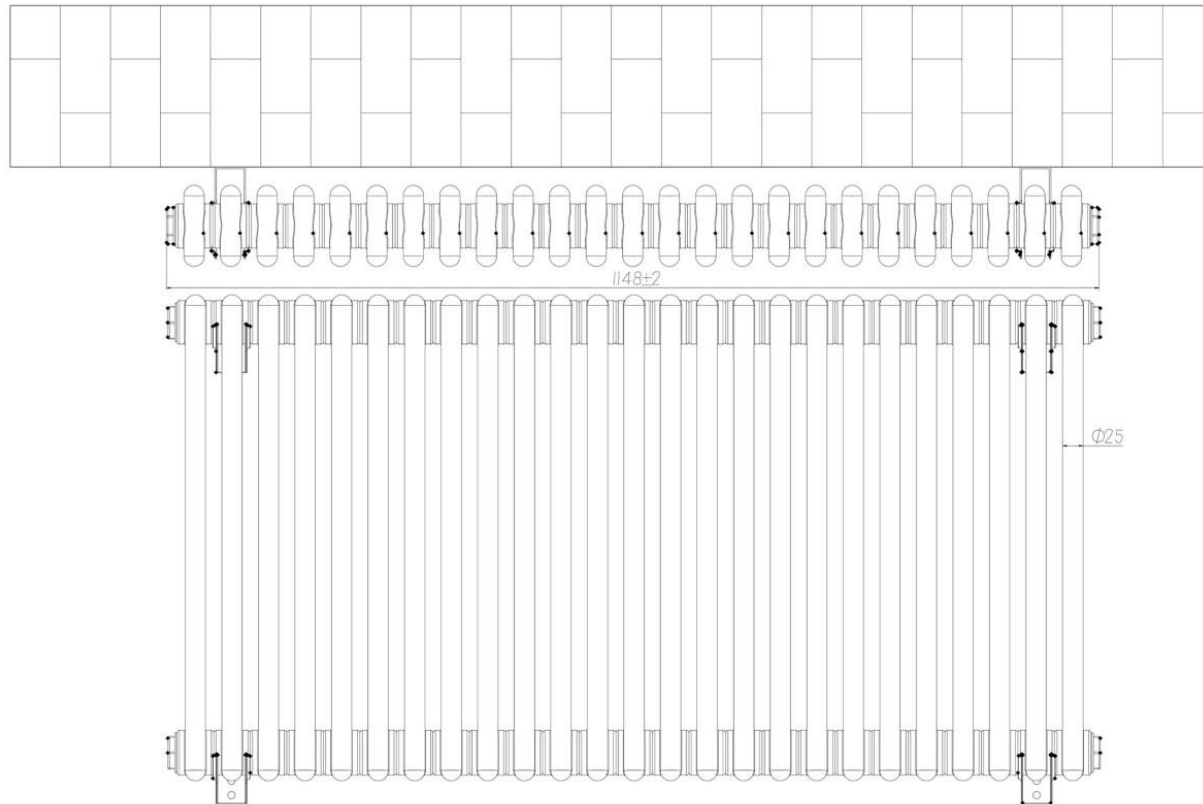

Meuse 3 Column Radiator 600 x 1148mm

Technical Drawing

Top view

Side view

Tappings off wall : 80mm.