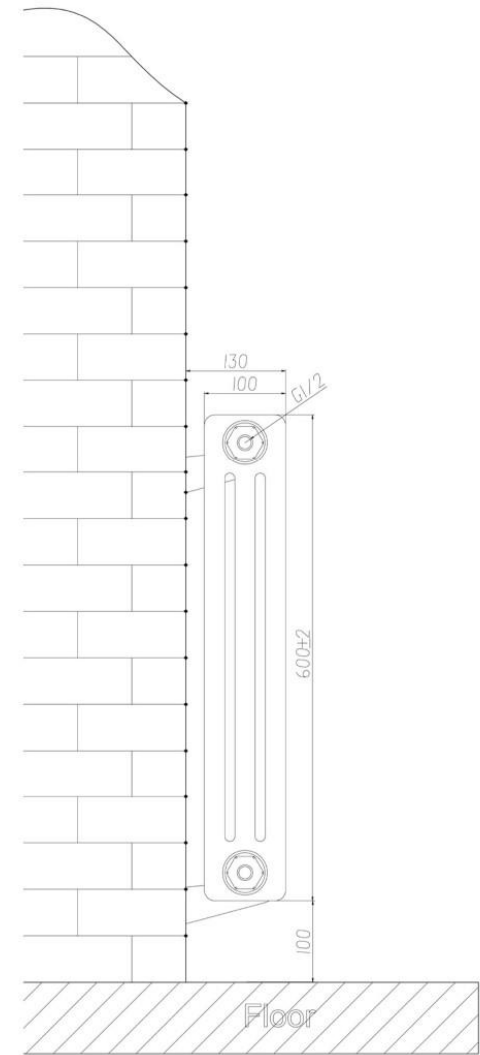

Meuse 3 Column Radiator 600 x 1148mm

Technical Drawing

Top view

Side view

Tappings off wall : 80mm.