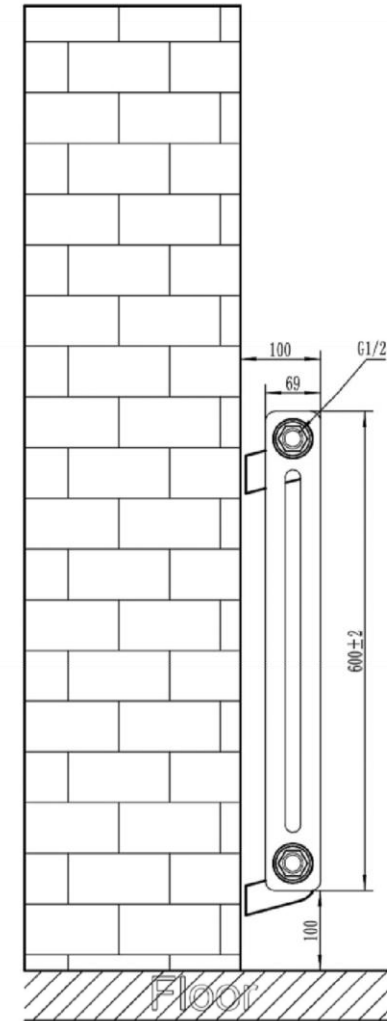

Meuse 2 Column Radiator 600 x 428mm

Technical Drawing

Top view

Side view