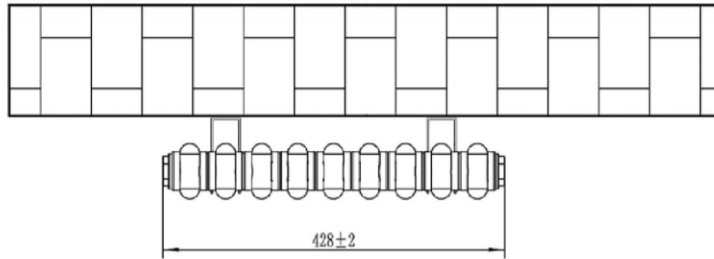

Meuse 2 Column Radiator 600 x 428mm

Technical Drawing

Top view

Side view