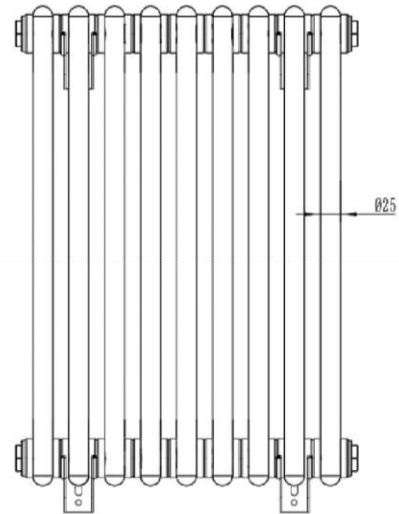

Meuse 2 Column Radiator 600 x 428mm

Technical Drawing

Top view

Side view