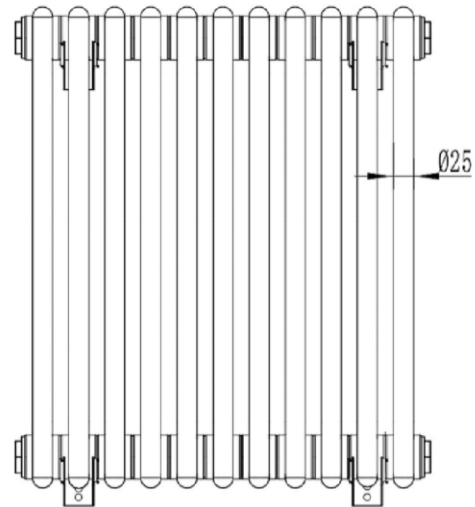

# Meuse 3 Column Radiator 600 x 518mm

## Technical Drawing

Top view

Side view