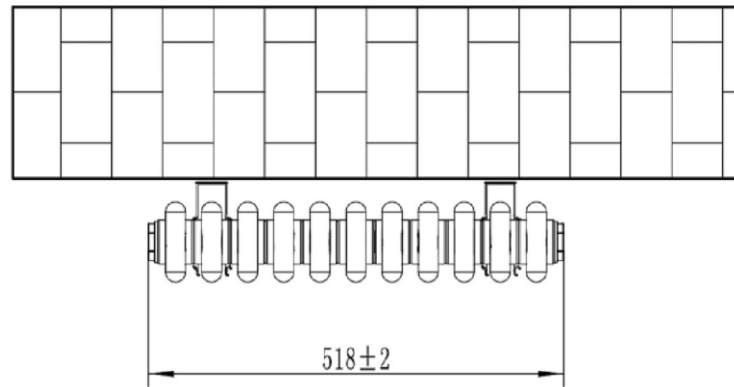

# Meuse 3 Column Radiator 600 x 518mm

## Technical Drawing

Top view

Side view