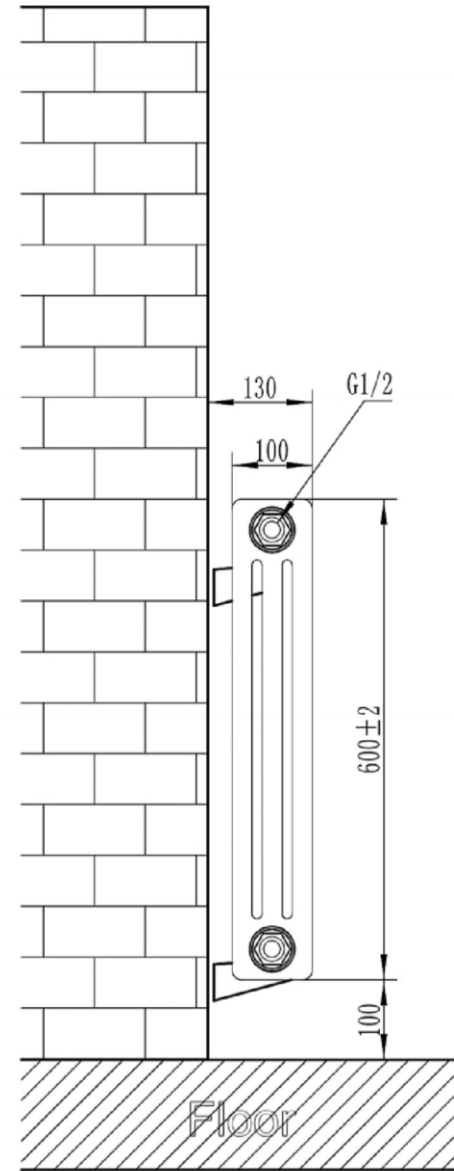

# Meuse 3 Column Radiator 600 x 518mm

## Technical Drawing

Top view

Side view