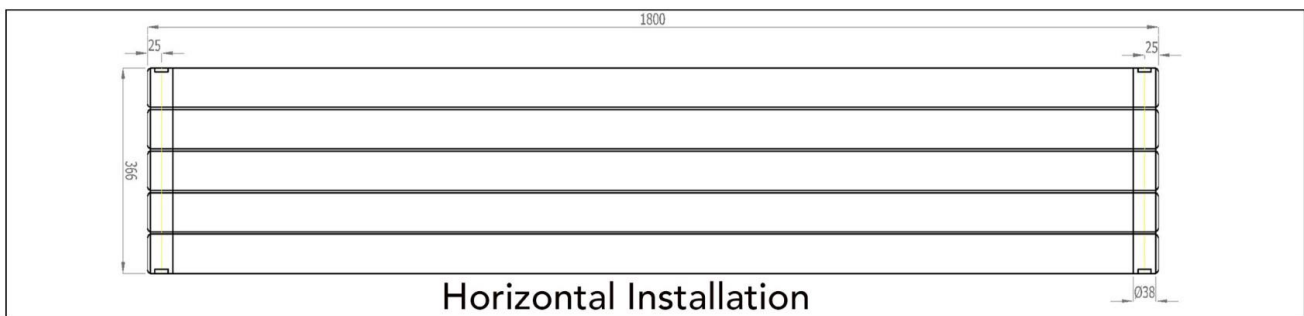

1800 x 366 mm

### Vertical Installation

#### Vertical Installation :

Tappings : 366mm.

Tappings from wall : 64mm.

Distance from wall : 93mm.

#### Horizontal Installation :

Tappings : 1750mm.

Tappings from wall : 64mm.

Distance from wall : 93mm.