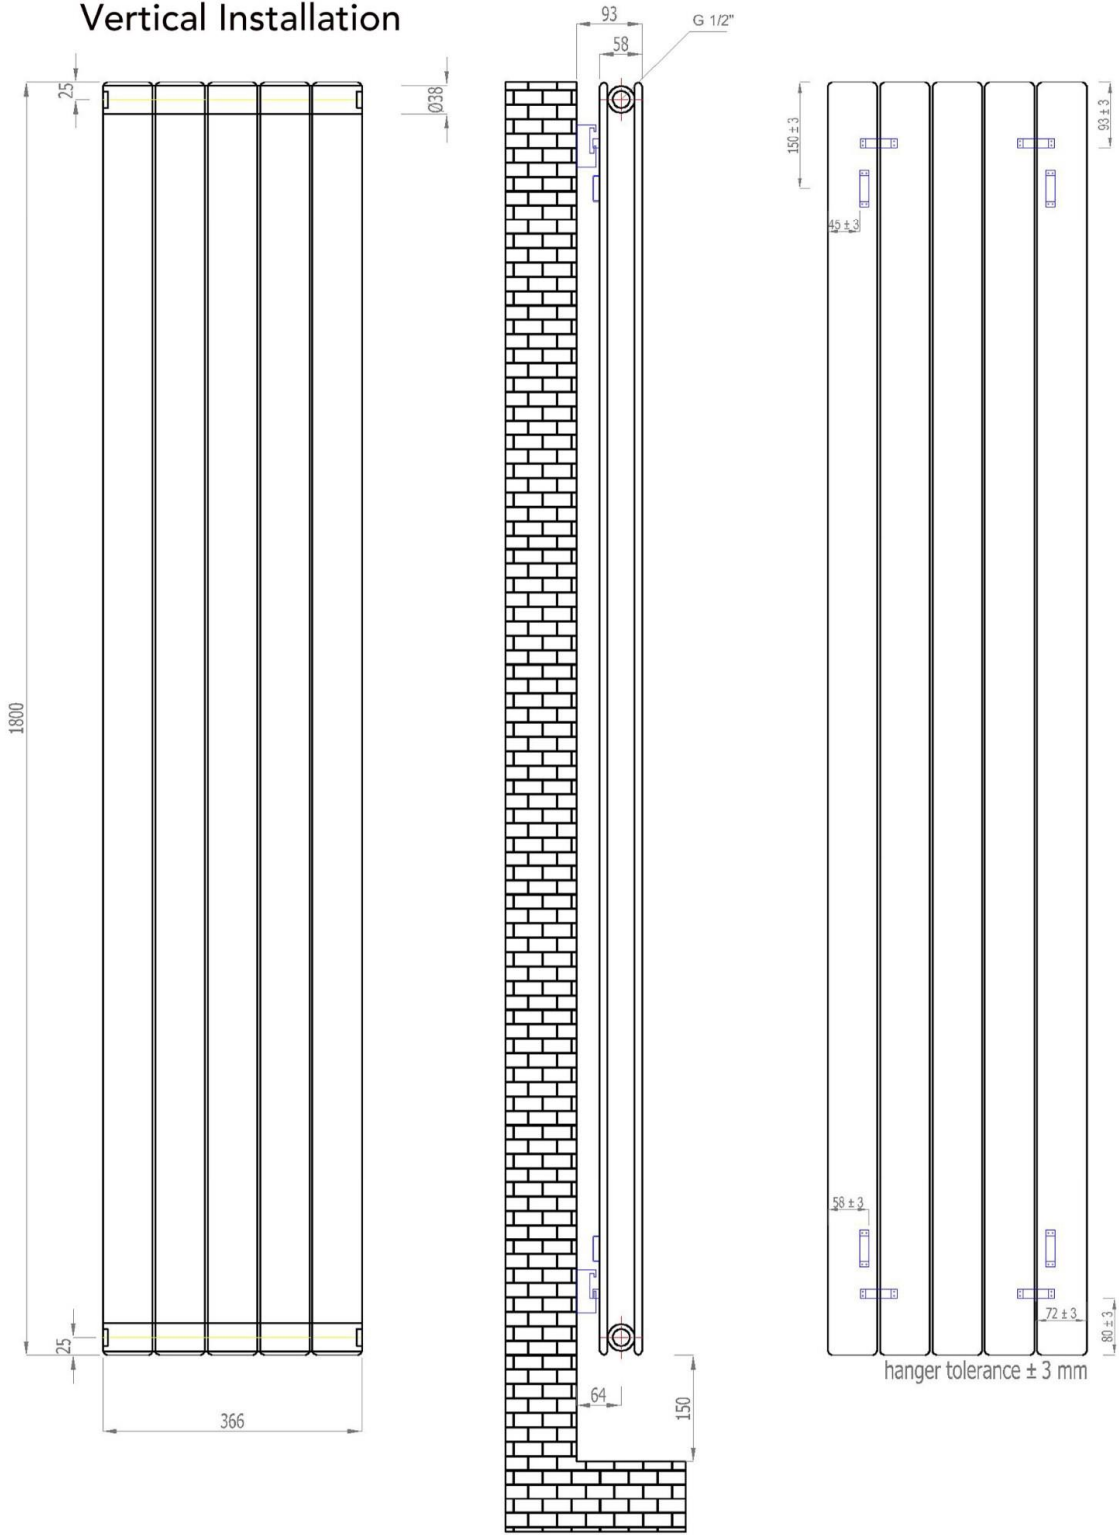

1800 x 366 mm

### Vertical Installation

#### Vertical Installation :

Tappings : 366mm.

Tappings from wall : 64mm.

Distance from wall : 93mm.

#### Horizontal Installation :

Tappings : 1750mm.

Tappings from wall : 64mm.

Distance from wall : 93mm.