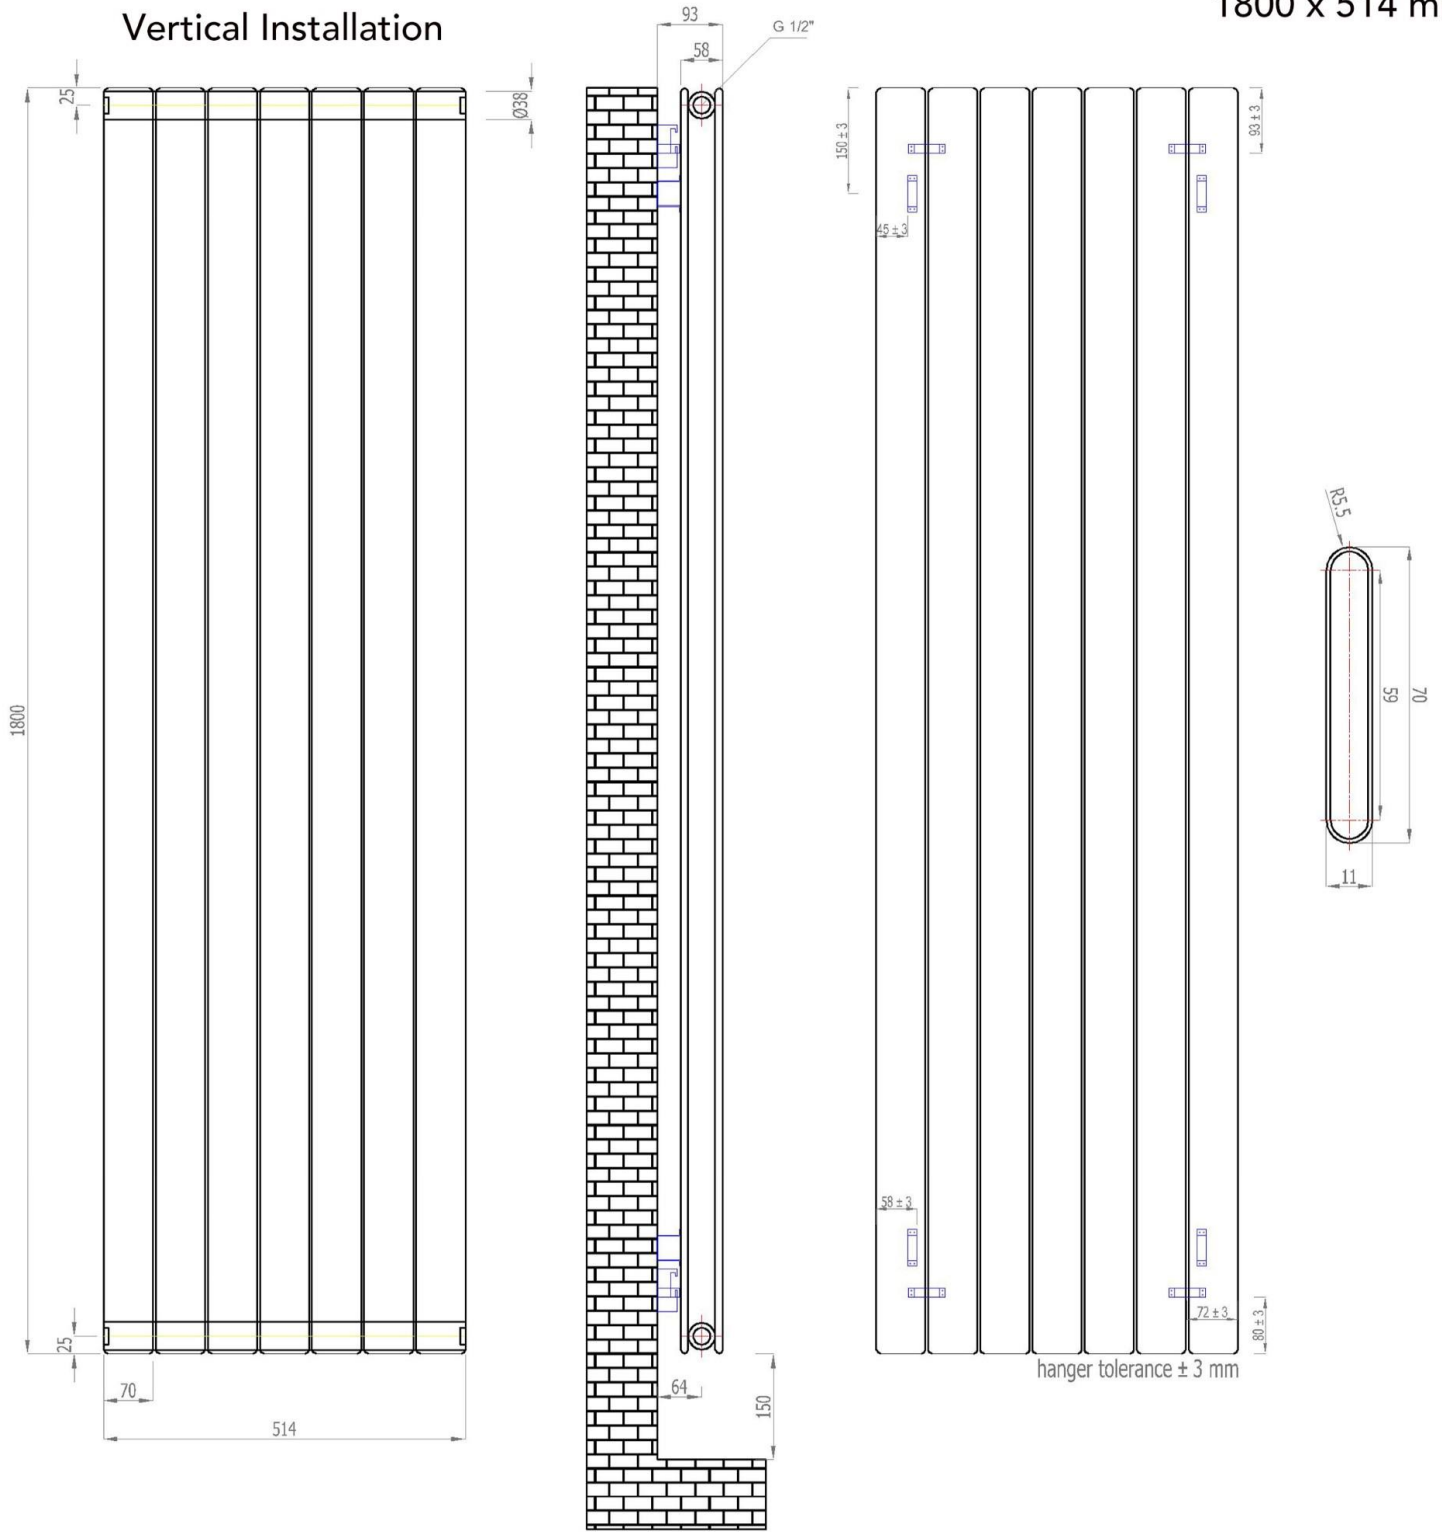

1800 x 514 mm

### Vertical Installation

#### Vertical Installation :

Tappings : 514mm.

Tappings from wall : 64mm.

Distance from wall : 93mm.

#### Horizontal Installation :

Tappings : 1750mm.

Tappings from wall : 64mm.

Distance from wall : 93mm.