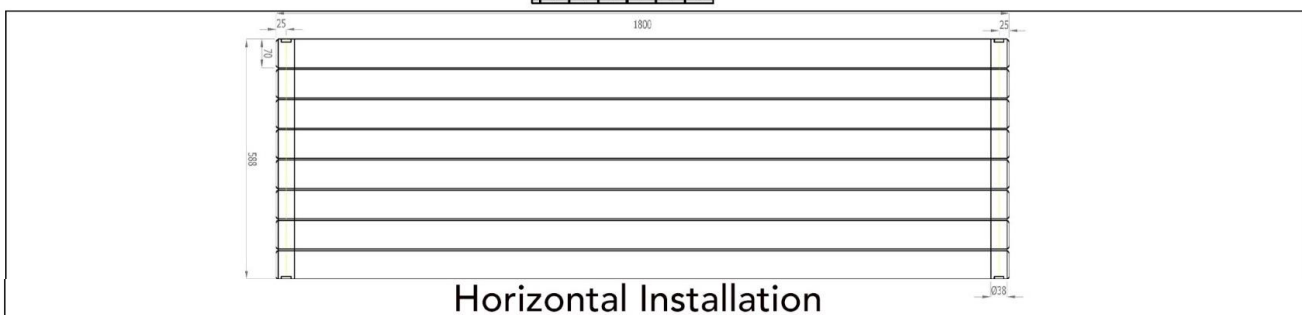

1800 x 588 mm

Vertical Installation

hanger tolerance ± 3 mm

Horizontal Installation

Vertical Installation :

Tappings : 588mm.
 Tappings from wall : 64mm.
 Distance from wall : 93mm.

Horizontal Installation :

Tappings : 1750mm.
 Tappings from wall : 64mm.
 Distance from wall : 93mm.