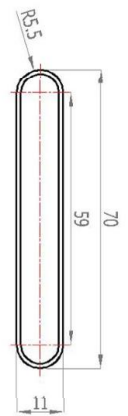

1800 x 588 mm

Vertical Installation

hanger tolerance ± 3 mm

Horizontal Installation

Vertical Installation :

Tappings : 588mm.
 Tappings from wall : 64mm.
 Distance from wall : 93mm.

Horizontal Installation :

Tappings : 1750mm.
 Tappings from wall : 64mm.
 Distance from wall : 93mm.