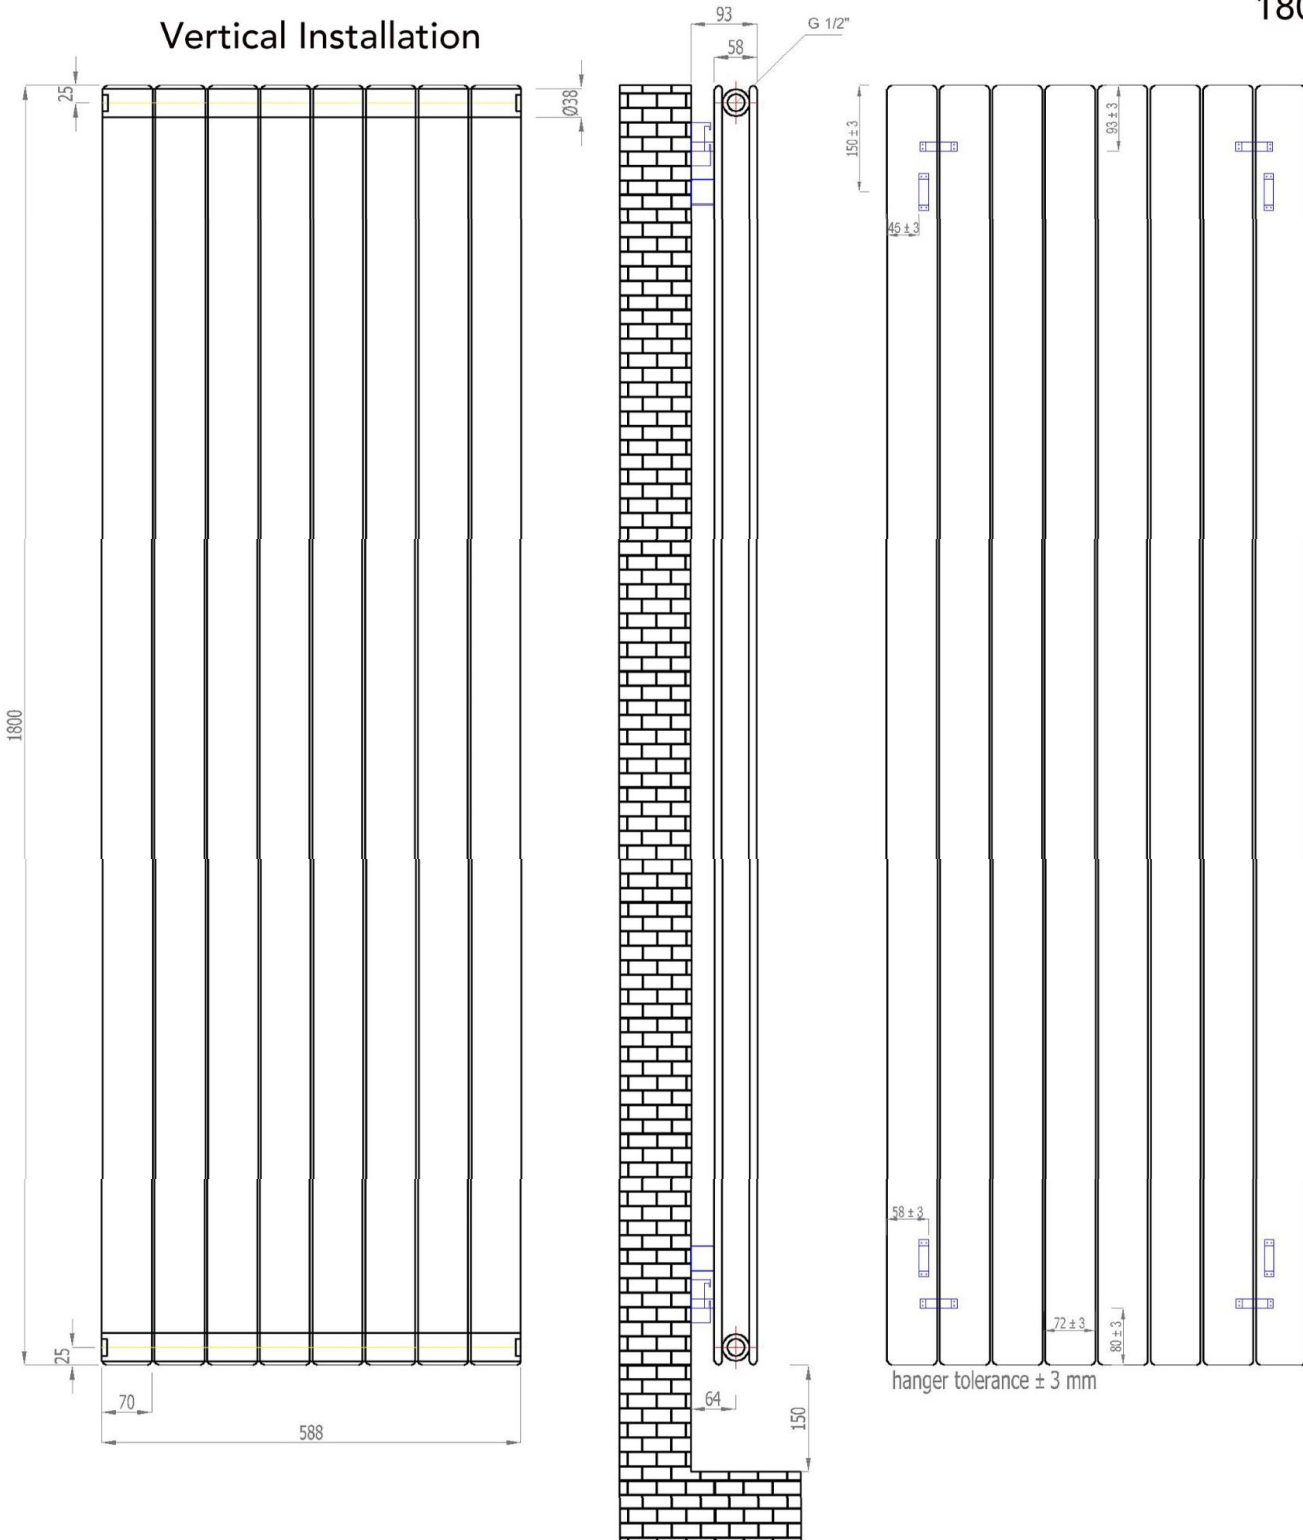

1800 x 588 mm

Vertical Installation

hanger tolerance ± 3 mm

Horizontal Installation

Vertical Installation :

Tappings : 588mm.
 Tappings from wall : 64mm.
 Distance from wall : 93mm.

Horizontal Installation :

Tappings : 1750mm.
 Tappings from wall : 64mm.
 Distance from wall : 93mm.