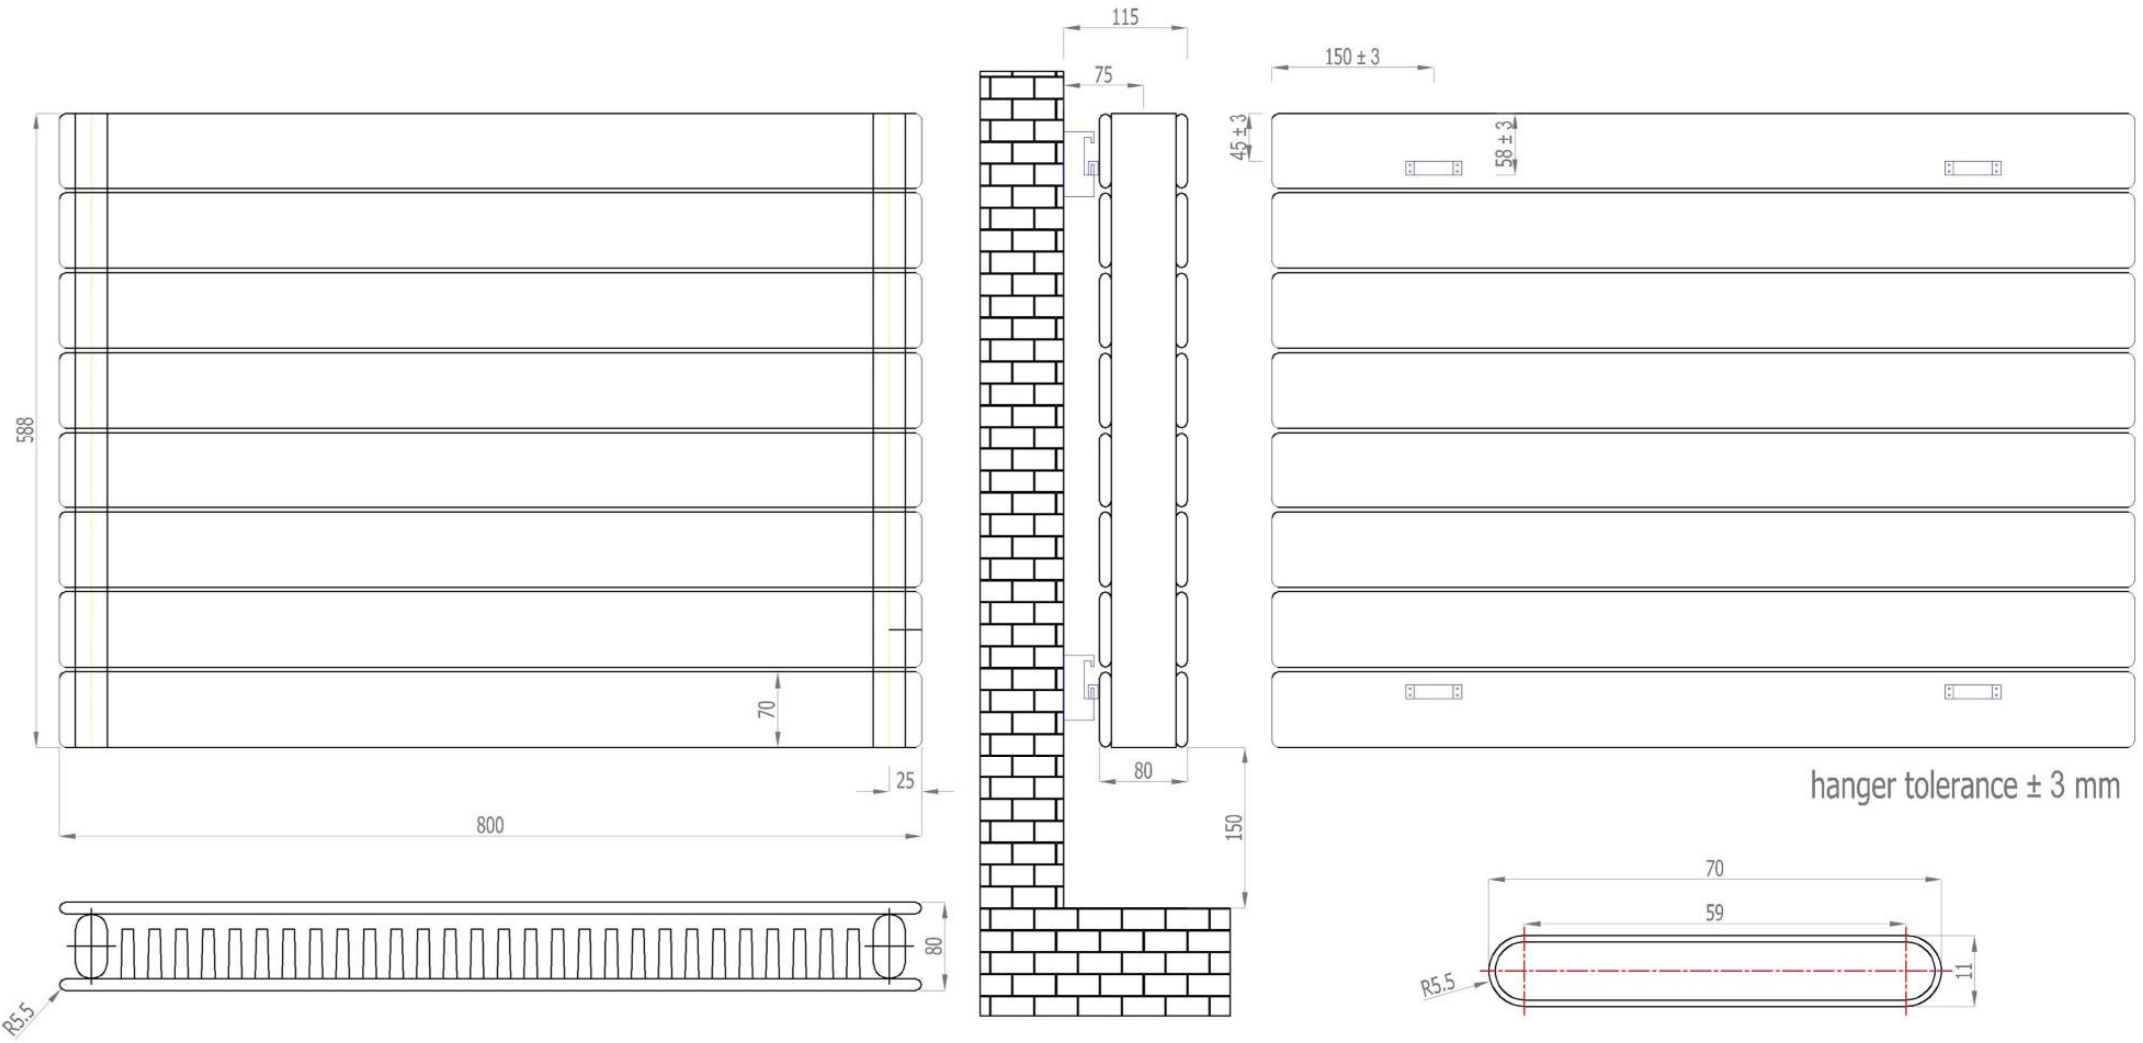

Type21
588 x 800 mm

Tappings : 750mm.
Tappings from wall : 75mm.
Distance from wall : 115mm.

* Can only be fitted horizontally.