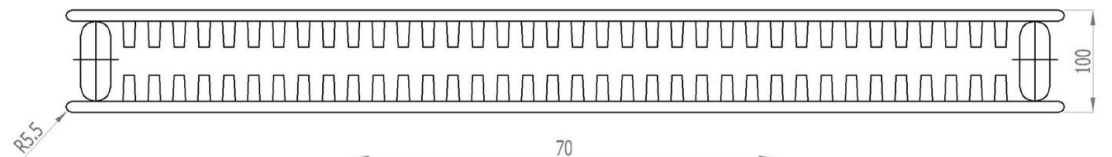

Type22
588 x 1000 mm

Tappings : 950mm.
Tappings from wall : 85mm.
Distance from wall : 135mm.

* Can only be fitted horizontally.