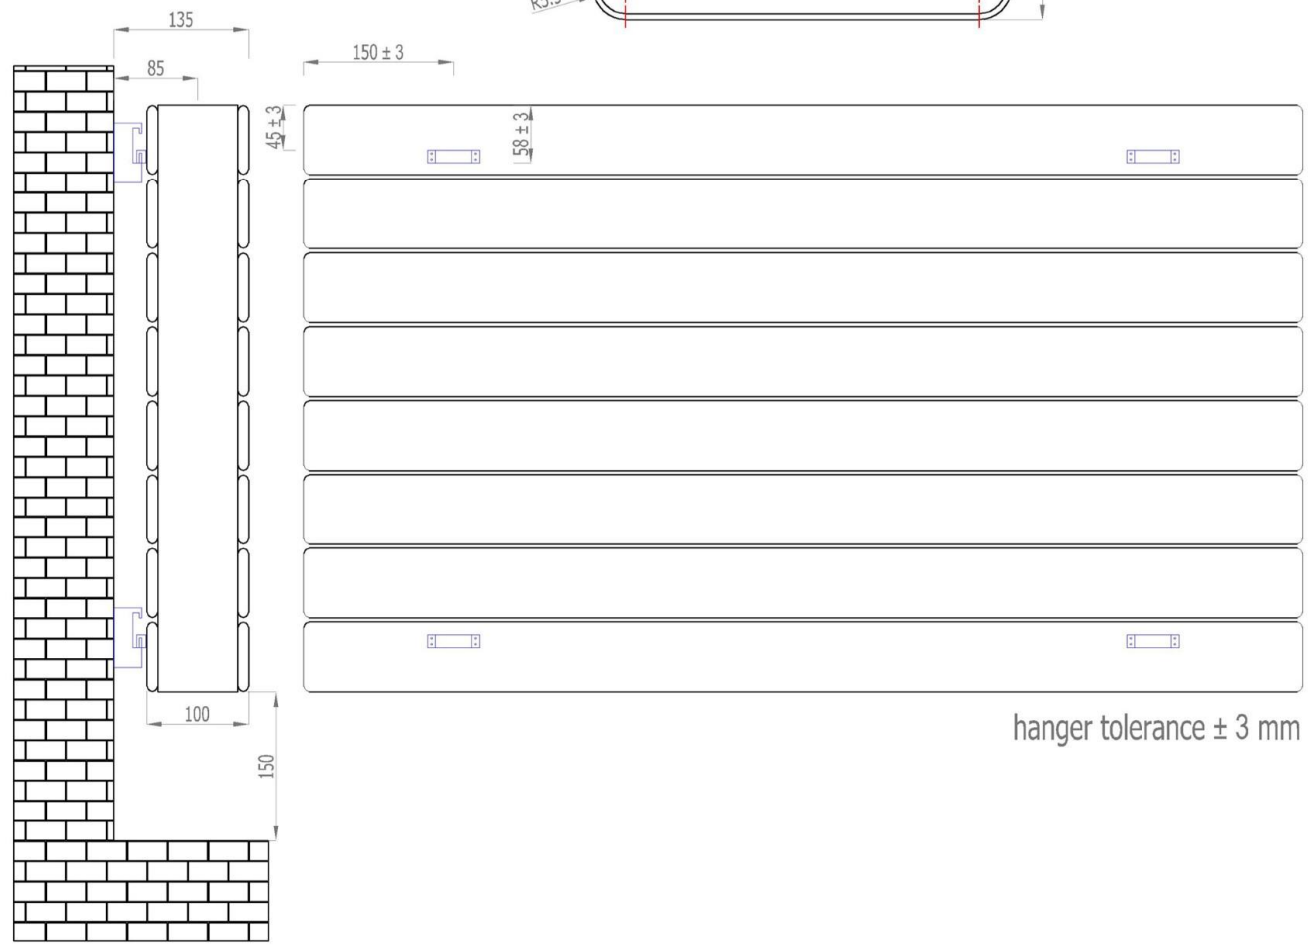

Type22
588 x 1000 mm

Tappings : 950mm.
Tappings from wall : 85mm.
Distance from wall : 135mm.

* Can only be fitted horizontally.