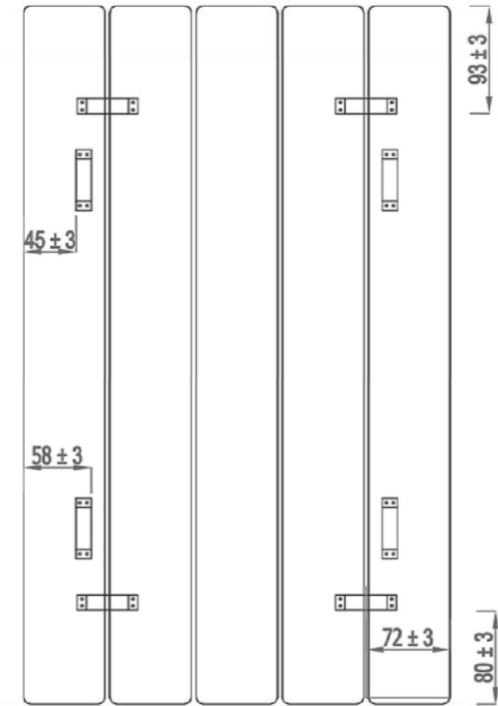

Vertical Installation

hanger tolerance ± 3 mm

Horizontal Installation

Vertical Installation :
 Tappings : 366mm.
 Tappings from wall : 63mm.
 Distance from wall : 93mm.

Horizontal Installation :
 Tappings : 550mm.
 Tappings from wall : 63mm.
 Distance from wall : 93mm.