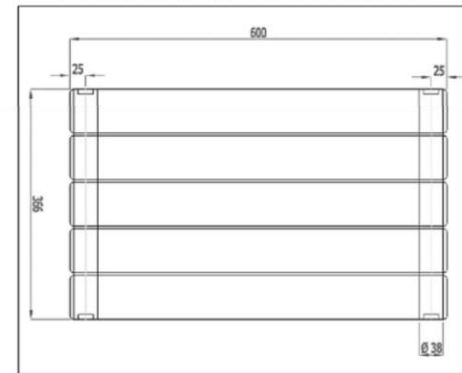

Vertical Installation

hanger tolerance ± 3 mm

Horizontal Installation

Vertical Installation :
 Tappings : 366mm.
 Tappings from wall : 63mm.
 Distance from wall : 93mm.

Horizontal Installation :
 Tappings : 550mm.
 Tappings from wall : 63mm.
 Distance from wall : 93mm.