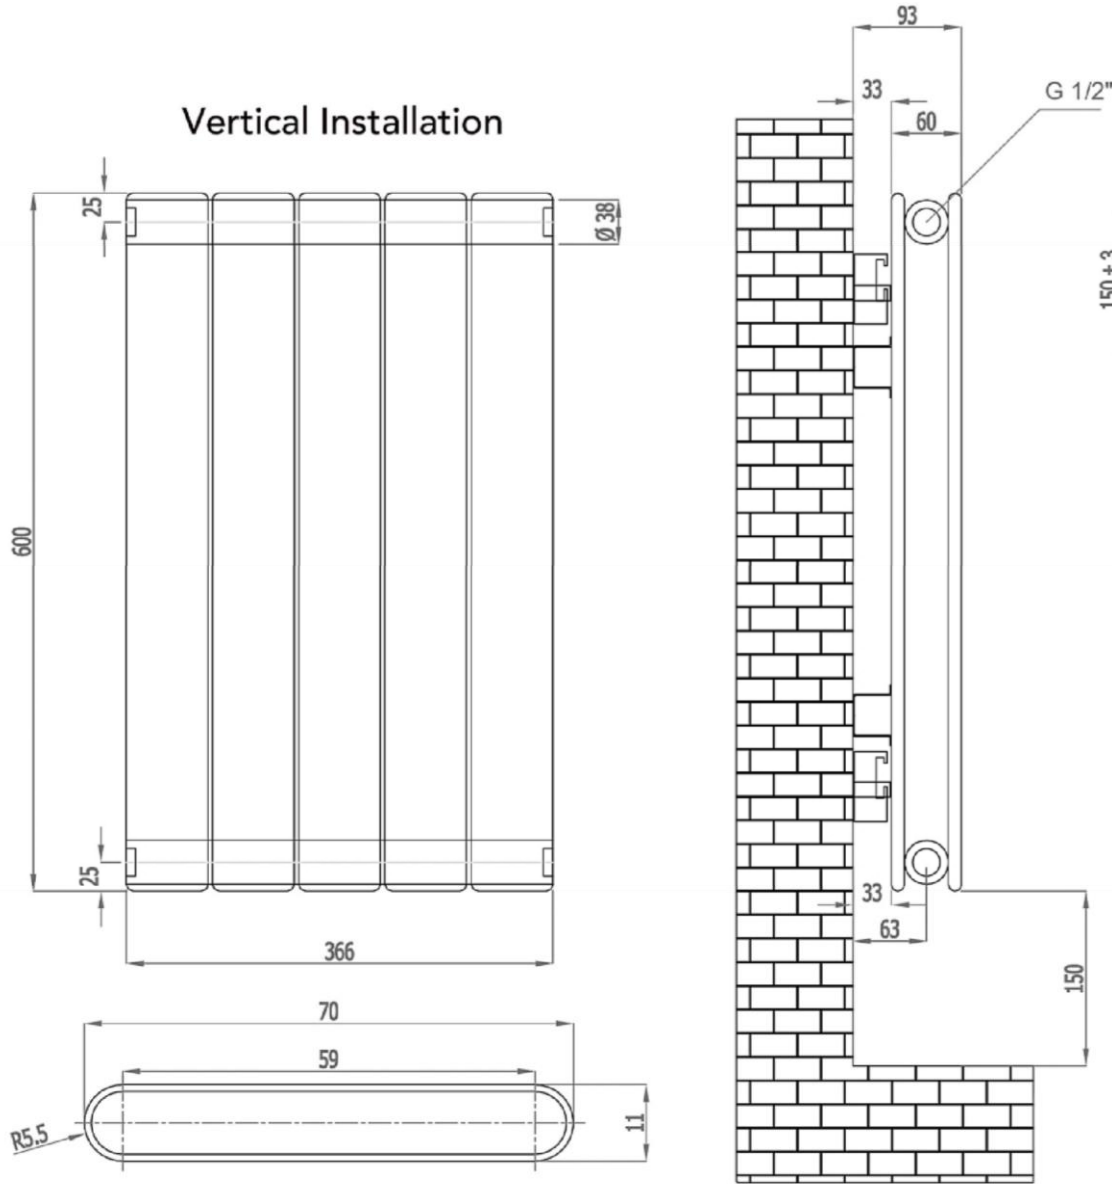

Vertical Installation

hanger tolerance ± 3 mm

Horizontal Installation

Vertical Installation :
 Tappings : 366mm.
 Tappings from wall : 63mm.
 Distance from wall : 93mm.

Horizontal Installation :
 Tappings : 550mm.
 Tappings from wall : 63mm.
 Distance from wall : 93mm.