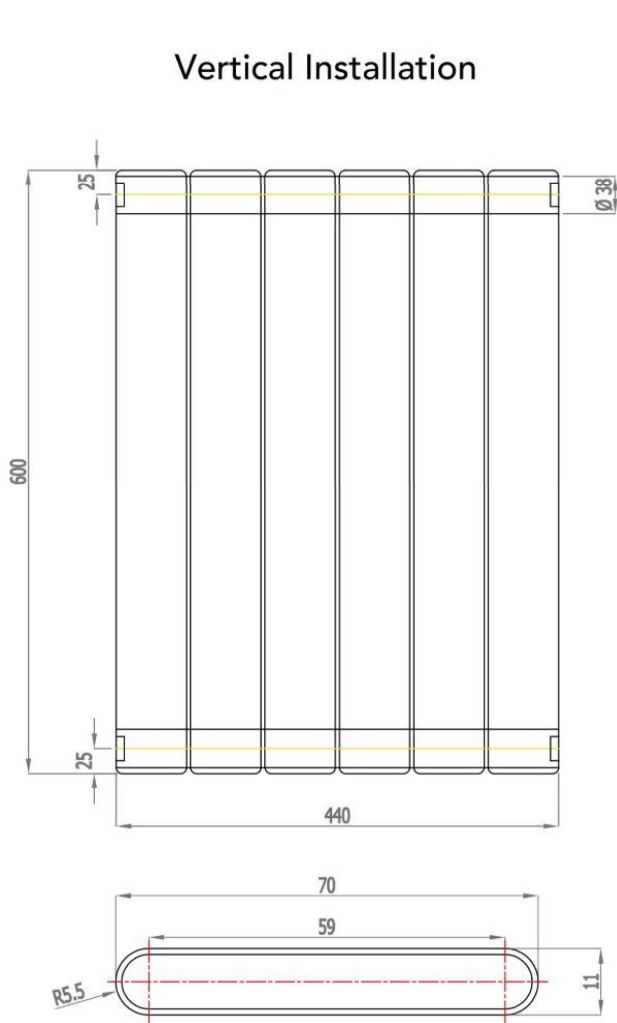

Vertical Installation

Horizontal Installation

Vertical Installation :
 Tappings : 440mm.
 Tappings from wall : 63mm.
 Distance from wall : 93mm.

Horizontal Installation :
 Tappings : 550mm.
 Tappings from wall : 63mm.
 Distance from wall : 93mm.