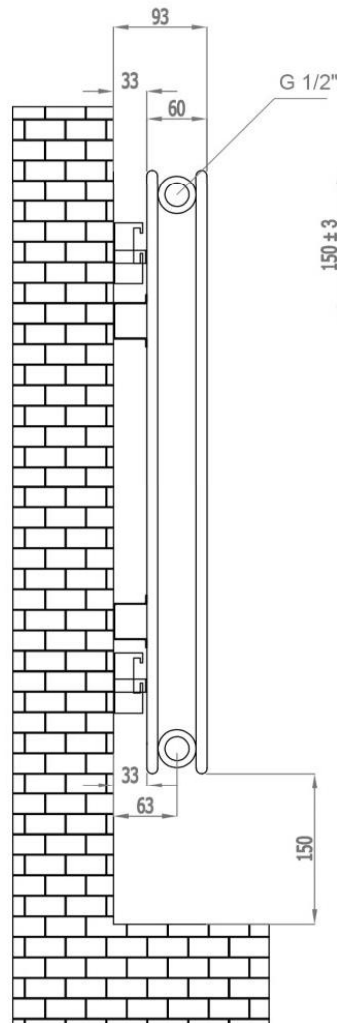

Vertical Installation

Horizontal Installation

Vertical Installation :
 Tappings : 440mm.
 Tappings from wall : 63mm.
 Distance from wall : 93mm.

Horizontal Installation :
 Tappings : 550mm.
 Tappings from wall : 63mm.
 Distance from wall : 93mm.