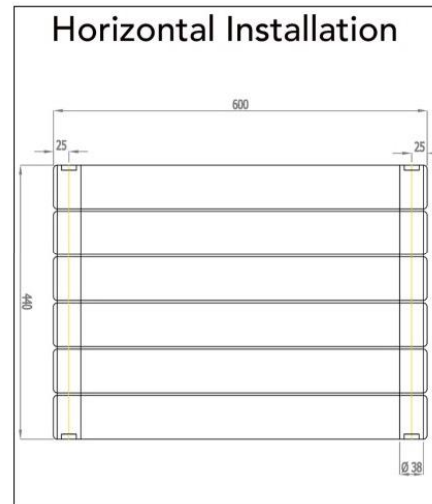

Vertical Installation

Horizontal Installation

Vertical Installation :
 Tappings : 440mm.
 Tappings from wall : 63mm.
 Distance from wall : 93mm.

Horizontal Installation :
 Tappings : 550mm.
 Tappings from wall : 63mm.
 Distance from wall : 93mm.