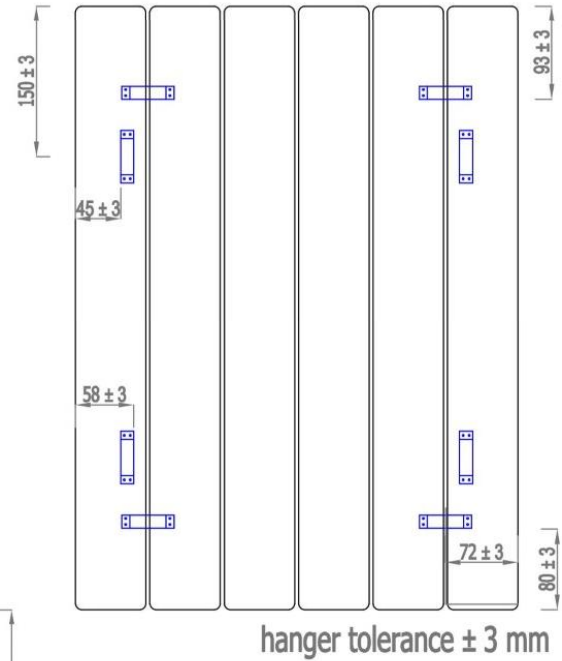

Vertical Installation

Horizontal Installation

Vertical Installation :
 Tappings : 440mm.
 Tappings from wall : 63mm.
 Distance from wall : 93mm.

Horizontal Installation :
 Tappings : 550mm.
 Tappings from wall : 63mm.
 Distance from wall : 93mm.