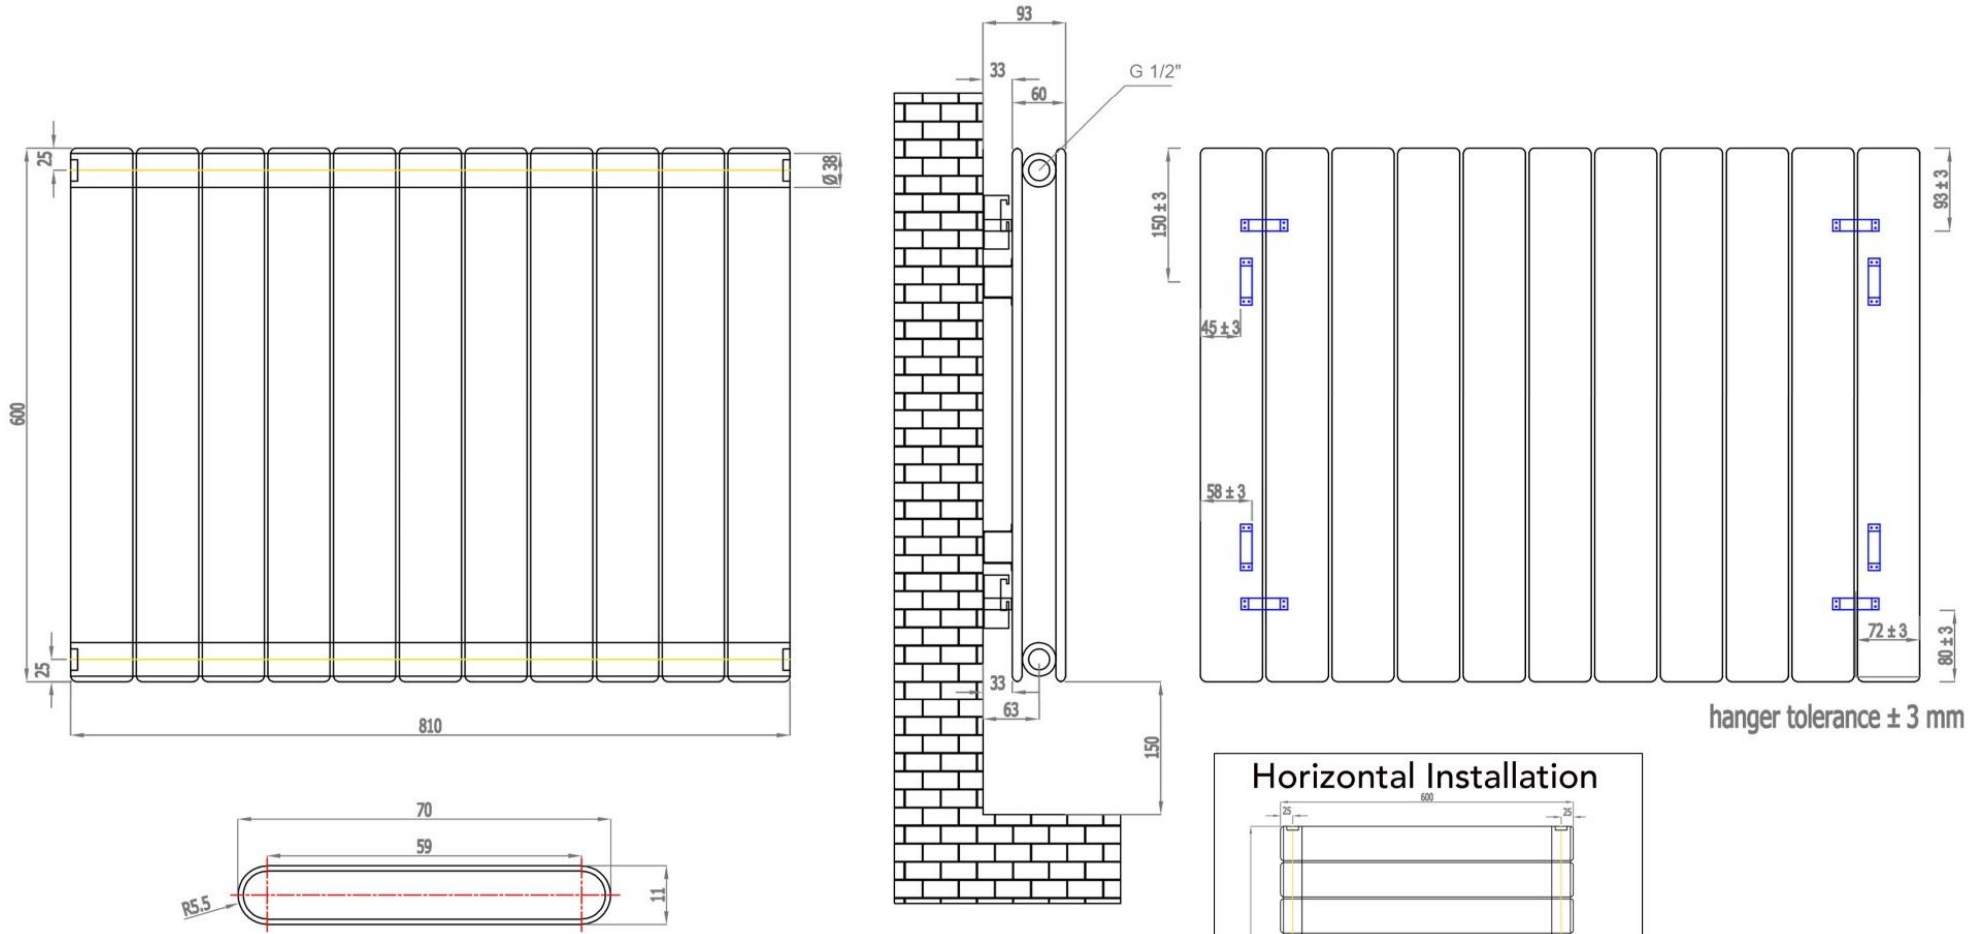

Vertical Installation

Vertical Installation :
Tappings : 810mm.
Tappings from wall : 63mm.
Distance from wall : 93mm.

Horizontal Installation :
Tappings : 550mm.
Tappings from wall : 63mm.
Distance from wall : 93mm.