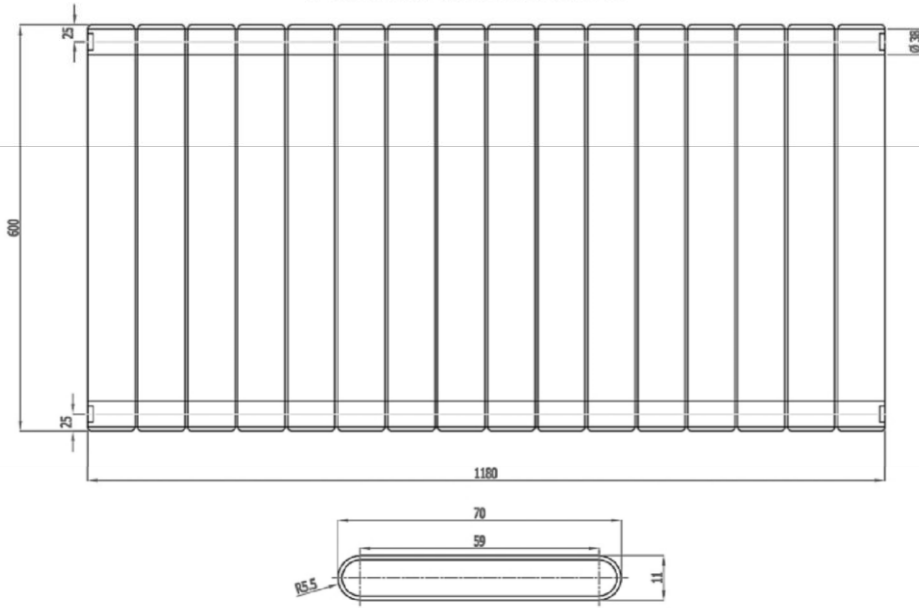

600 x 1180mm

Vertical Installation

hanger tolerance ± 3 mm

Horizontal Installation

Vertical Installation :

Tappings : 1180mm.

Tappings from wall : 63mm.

Distance from wall : 93mm.

Horizontal Installation :

Tappings : 550mm.

Tappings from wall : 63mm.

Distance from wall : 93mm.