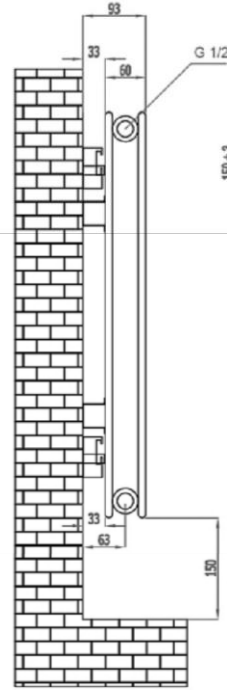

600 x 1180mm

Vertical Installation

hanger tolerance ± 3 mm

Horizontal Installation

Vertical Installation :

Tappings : 1180mm.

Tappings from wall : 63mm.

Distance from wall : 93mm.

Horizontal Installation :

Tappings : 550mm.

Tappings from wall : 63mm.

Distance from wall : 93mm.