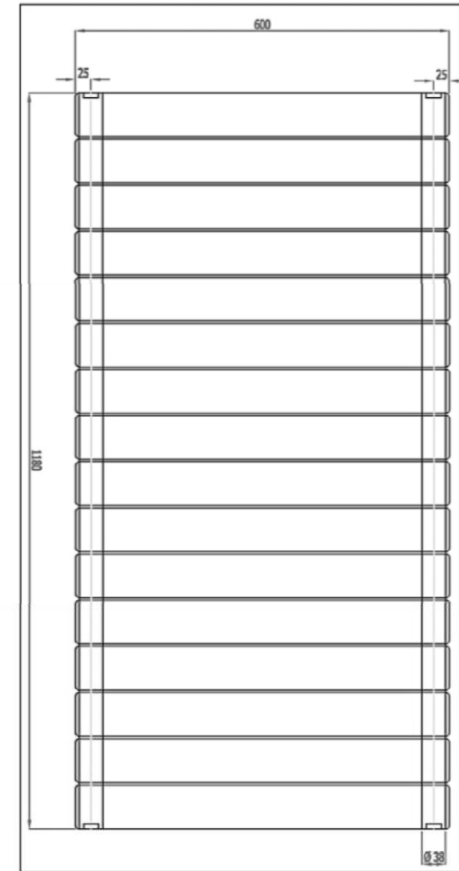

600 x 1180mm

Vertical Installation

hanger tolerance ± 3 mm

Horizontal Installation

Vertical Installation :

Tappings : 1180mm.

Tappings from wall : 63mm.

Distance from wall : 93mm.

Horizontal Installation :

Tappings : 550mm.

Tappings from wall : 63mm.

Distance from wall : 93mm.