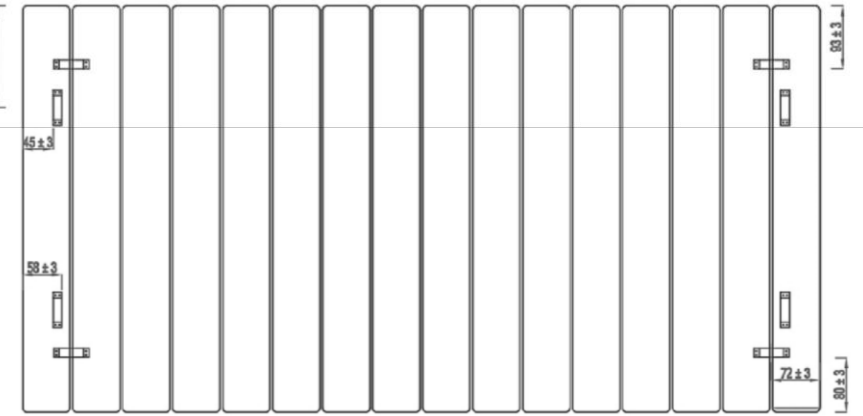

600 x 1180mm

Vertical Installation

hanger tolerance ± 3 mm

Horizontal Installation

Vertical Installation :

Tappings : 1180mm.

Tappings from wall : 63mm.

Distance from wall : 93mm.

Horizontal Installation :

Tappings : 550mm.

Tappings from wall : 63mm.

Distance from wall : 93mm.