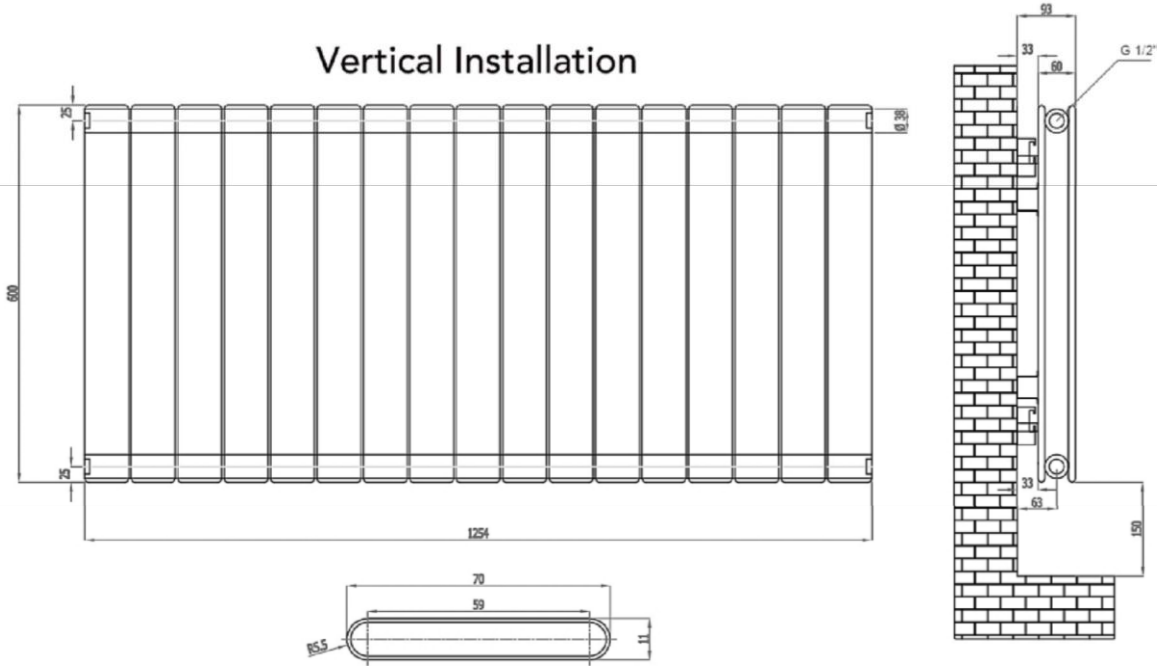

600 x 1254mm

Vertical Installation

Horizontal Installation

Vertical Installation :
Tappings : 1254mm.
Tappings from wall : 63mm.
Distance from wall : 93mm.

Horizontal Installation :
Tappings : 550mm.
Tappings from wall : 63mm.
Distance from wall : 93mm.