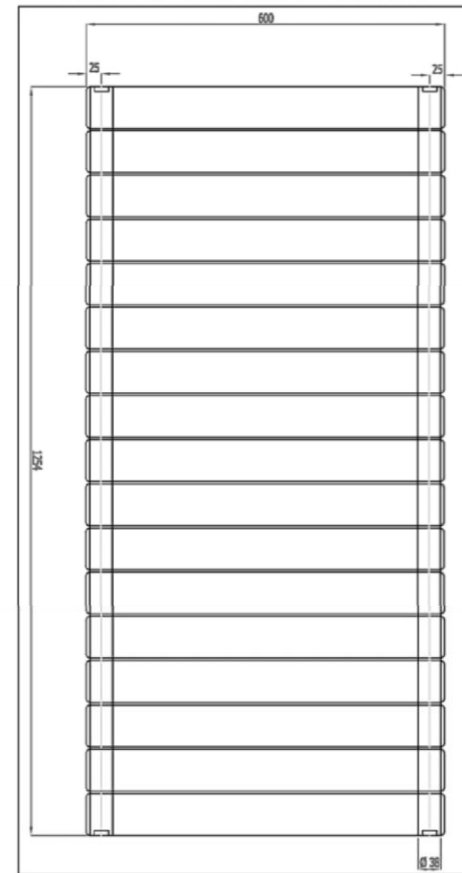

600 x 1254mm

Vertical Installation

Horizontal Installation

Vertical Installation :
Tappings : 1254mm.
Tappings from wall : 63mm.
Distance from wall : 93mm.

Horizontal Installation :
Tappings : 550mm.
Tappings from wall : 63mm.
Distance from wall : 93mm.