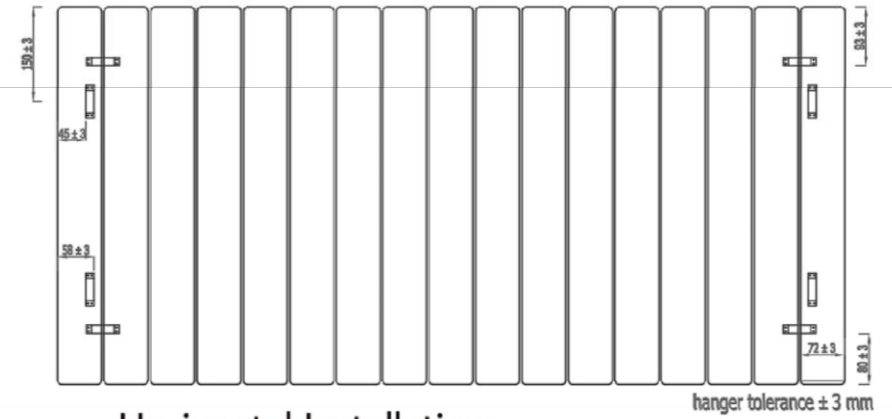

600 x 1254mm

Vertical Installation

Horizontal Installation

Vertical Installation :
Tappings : 1254mm.
Tappings from wall : 63mm.
Distance from wall : 93mm.

Horizontal Installation :
Tappings : 550mm.
Tappings from wall : 63mm.
Distance from wall : 93mm.