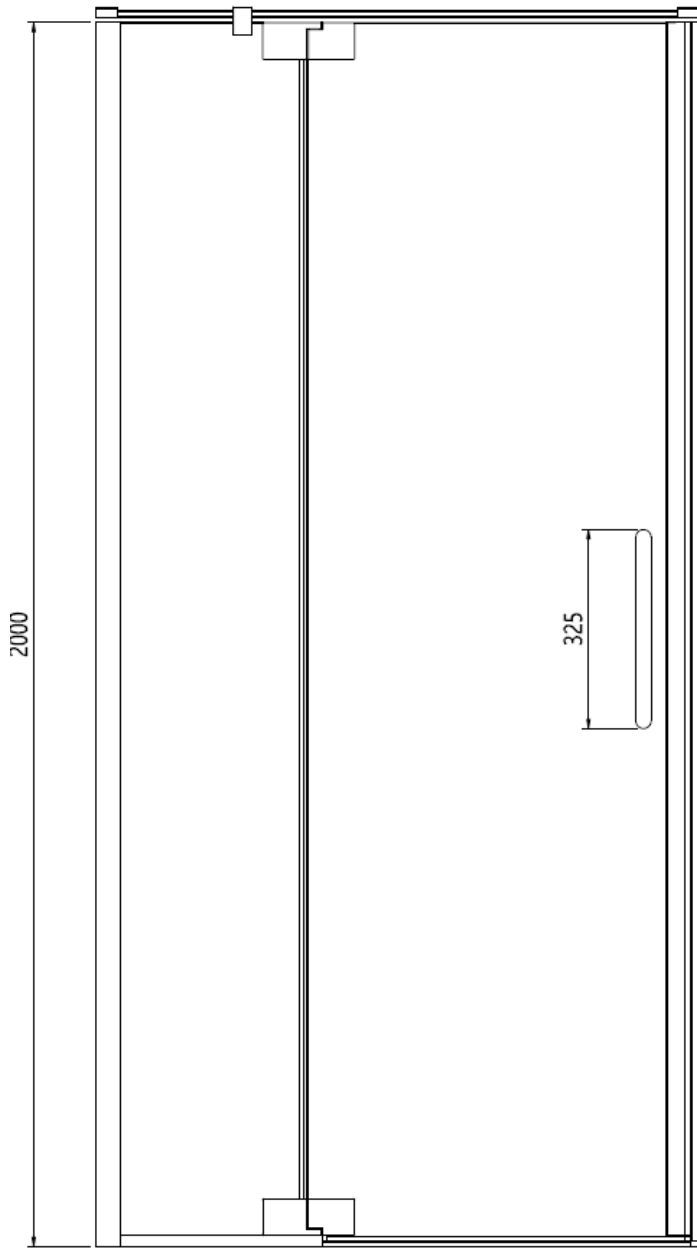

Measurements in millimetres mm

Information updated February 2021

Tel 0345 873 8840

crosswater<sup>™</sup>

OPTIX 10

PIVOT DOOR WITH IN LINE PANEL

Left Hand

Right Hand

**Toughened Glass**  
Strong and safe

**Protective Finish**  
Easy to clean

**Lifetime Guarantee**  
Peace of mind

Brushed Brass

Polished Stainless

Brushed Stainless

CODE	PIVOT DOOR WITH IN LINE	ADJUSTMENT	DOOR OPENING	Width	Height
	COLOUR	mm	mm	mm	mm
OXPDFC1000	Brushed Brass	960-985	600	800	2000
OXPDSC1000	Polished Stainless Steel	960-985	600	800	2000
OXPDVC1000	Brushed Stainless Steel	960-985	600	800	2000

**1000 mm door and 800 side panel**

Left Hand

**1000 mm door and 900 side panel**

Right Hand

**Toughened Glass**  
Strong and safe

**Protective Finish**  
Easy to clean

**Lifetime Guarantee**  
Peace of mind

1000 mm door and 800 side panel

1000 mm door and 900 side panel

Brushed Brass

Polished Stainless

Brushed Stainless

CODE	PIVOT DOOR WITH IN LINE	ADJUSTMENT	DOOR OPENING	Width	Height
	COLOUR	mm	mm	mm	mm

OXPDFC1000	Brushed Brass	960-985	600	800	2000
OXPDSC1000	Polished Stainless Steel	960-985	600	800	2000
OXPDVC1000	Brushed Stainless Steel	960-985	600	800	2000