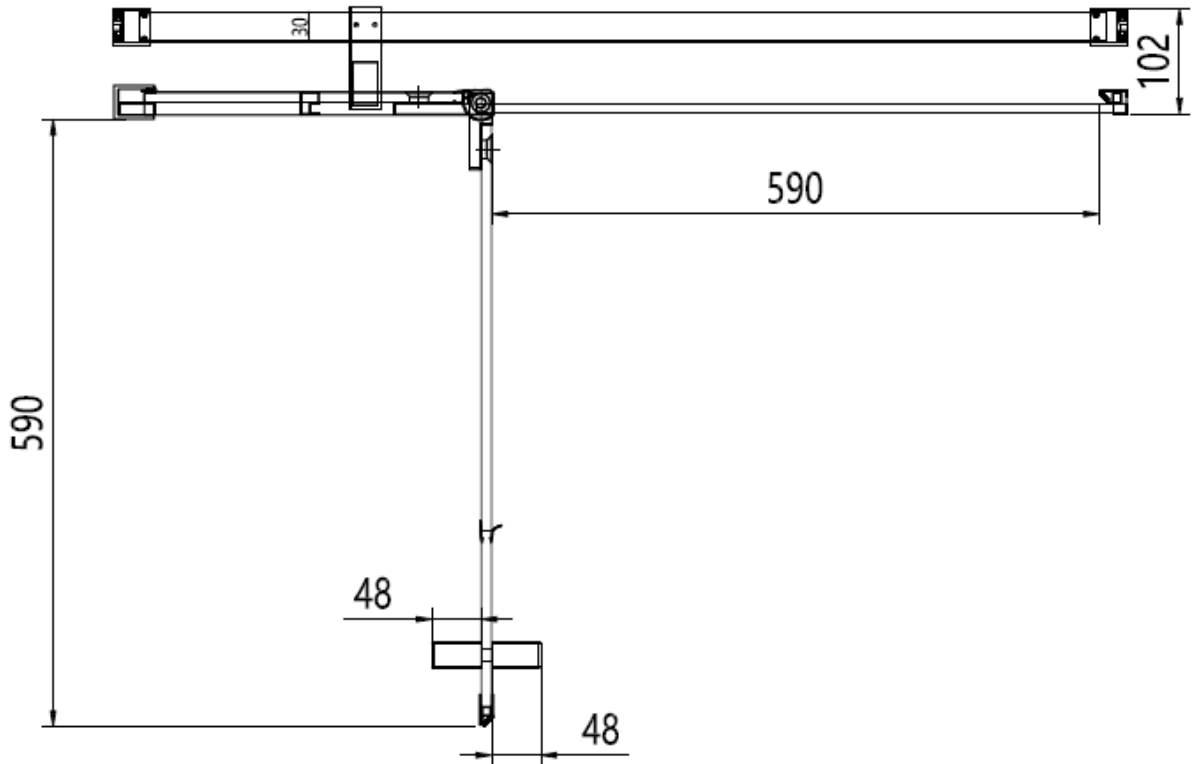

Measurements in millimetres mm

Information updated February 2021

Tel 0345 873 8840

crosswater<sup>™</sup>

OPTIX 10

PIVOT DOOR WITH IN LINE PANEL

Left Hand

Right Hand

**Toughened Glass**  
Strong and safe

**Protective Finish**  
Easy to clean

**Lifetime Guarantee**  
Peace of mind

Brushed Brass

Polished Stainless

Brushed Stainless

CODE	PIVOT DOOR WITH IN LINE	ADJUSTMENT	DOOR OPENING	Width	Height
	COLOUR	mm	mm	mm	mm
OXPDFC1000	Brushed Brass	960-985	600	800	2000
OXPDSC1000	Polished Stainless Steel	960-985	600	800	2000
OXPDVC1000	Brushed Stainless Steel	960-985	600	800	2000

1000 mm door and 800 side panel

1000 mm door and 900 side panel

Brushed Brass

Polished Stainless

Brushed Stainless

CODE	PIVOT DOOR WITH IN LINE	ADJUSTMENT	DOOR OPENING	Width	Height
	COLOUR	mm	mm	mm	mm

OXPDFC1000	Brushed Brass	960-985	600	800	2000
OXPDSC1000	Polished Stainless Steel	960-985	600	800	2000
OXPDVC1000	Brushed Stainless Steel	960-985	600	800	2000

CODE	PIVOT DOOR WITH IN LINE	ADJUSTMENT	DOOR OPENING	Width	Height
	SIDE PANEL COLOUR	mm	mm	mm	mm

OXPDSPFC0800	Brushed Brass	775-795	NA	800	2000
OXPDSPSC0800	Polished Stainless Steel	775-795	NA	800	2000
OXPDSPVC0800	Brushed Stainless Steel	775-795	NA	800	2000
OXPDSPFC0900	Brushed Brass	875-895	NA	900	2000
OXPDSPSC0900	Polished Stainless Steel	875-895	NA	900	2000
OXPDSPVC0900	Brushed Stainless Steel	875-895	NA	900	2000