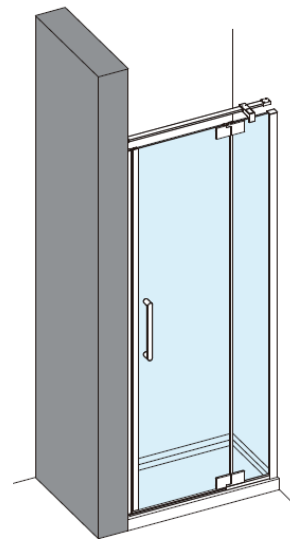

Measurements in millimetres mm

Information updated February 2021

Tel 0345 873 8840

crosswater<sup>™</sup>

OPTIX 10

PIVOT DOOR WITH IN LINE PANEL

Left Hand

Right Hand

**Toughened Glass**  
Strong and safe

**Protective Finish**  
Easy to clean

**Lifetime Guarantee**  
Peace of mind

Brushed Brass

Polished Stainless

Brushed Stainless

CODE	PIVOT DOOR WITH IN LINE	ADJUSTMENT	DOOR OPENING	Width	Height
	COLOUR	mm	mm	mm	mm
OXPDFC1000	Brushed Brass	960-985	600	800	2000
OXPDSC1000	Polished Stainless Steel	960-985	600	800	2000
OXPDVC1000	Brushed Stainless Steel	960-985	600	800	2000

1000 mm door and 800 side panel

1000 mm door and 900 side panel

Brushed Brass

Polished Stainless

Brushed Stainless

CODE	PIVOT DOOR WITH IN LINE	ADJUSTMENT	DOOR OPENING	Width	Height
	COLOUR	mm	mm	mm	mm

OXPDFC1000	Brushed Brass	960-985	600	800	2000
OXPDSC1000	Polished Stainless Steel	960-985	600	800	2000
OXPDVC1000	Brushed Stainless Steel	960-985	600	800	2000

### Optix 10 Side Panel Pivot & Inline

<b>B</b> <b>1</b>		Wall profile cap	x1
----------------------	---	------------------	----

<b>B</b> <b>2</b>		Wall profile	x1
----------------------	---	--------------	----