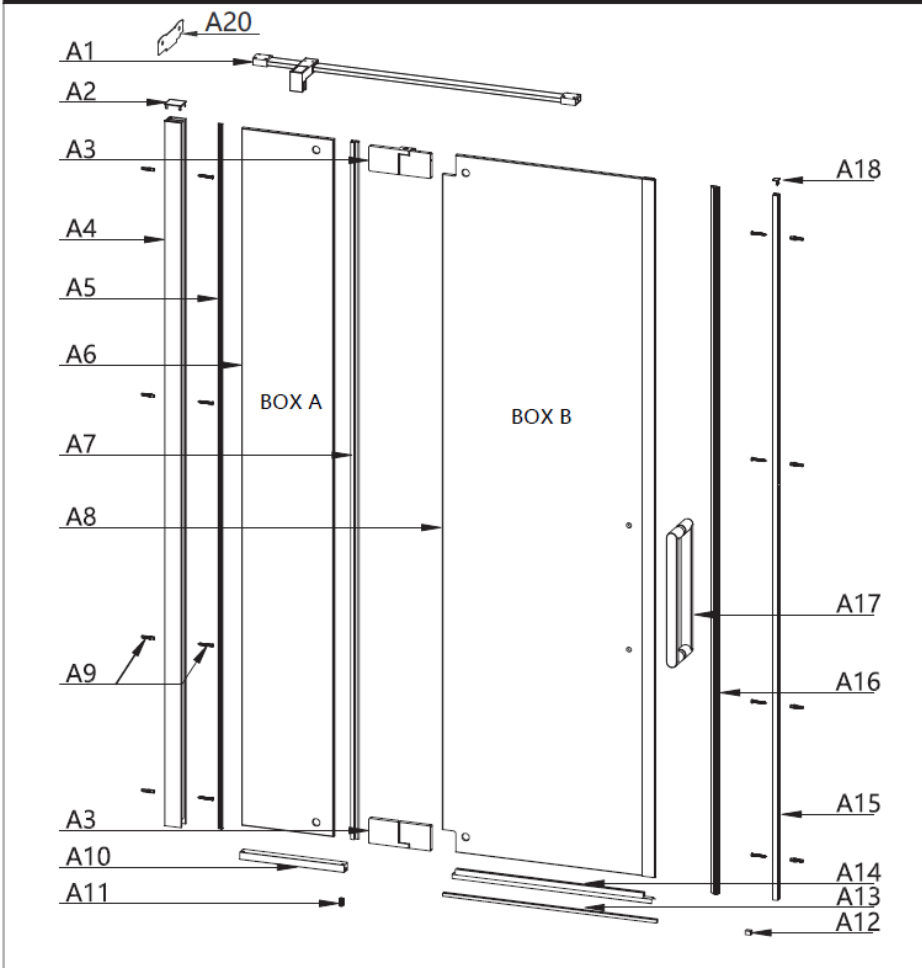

Measurements in millimetres mm

Information updated February 2021

Tel 0345 873 8840

crosswater<sup>™</sup>

OPTIX 10

PIVOT DOOR WITH IN LINE PANEL

Left Hand

Right Hand

1000 mm door and 800 side panel

1000 mm door and 900 side panel

Brushed Brass

Polished Stainless

Brushed Stainless

CODE	PIVOT DOOR WITH IN LINE	ADJUSTMENT	DOOR OPENING	Width	Height
	COLOUR	mm	mm	mm	mm

OXPDFC1000	Brushed Brass	960-985	600	800	2000
OXPDSC1000	Polished Stainless Steel	960-985	600	800	2000
OXPDVC1000	Brushed Stainless Steel	960-985	600	800	2000

CODE	PIVOT DOOR WITH IN LINE	ADJUSTMENT	DOOR OPENING	Width	Height
	SIDE PANEL COLOUR	mm	mm	mm	mm

OXPDSPFC0800	Brushed Brass	775-795	NA	800	2000
OXPDSPSC0800	Polished Stainless Steel	775-795	NA	800	2000
OXPDSPVC0800	Brushed Stainless Steel	775-795	NA	800	2000
OXPDSPFC0900	Brushed Brass	875-895	NA	900	2000
OXPDSPSC0900	Polished Stainless Steel	875-895	NA	900	2000
OXPDSPVC0900	Brushed Stainless Steel	875-895	NA	900	2000

### Optix 10 Side Panel Pivot & Inline

<b>B</b> <b>1</b>		Wall profile cap	x1
----------------------	---	------------------	----

<b>B</b> <b>2</b>		Wall profile	x1
----------------------	---	--------------	----