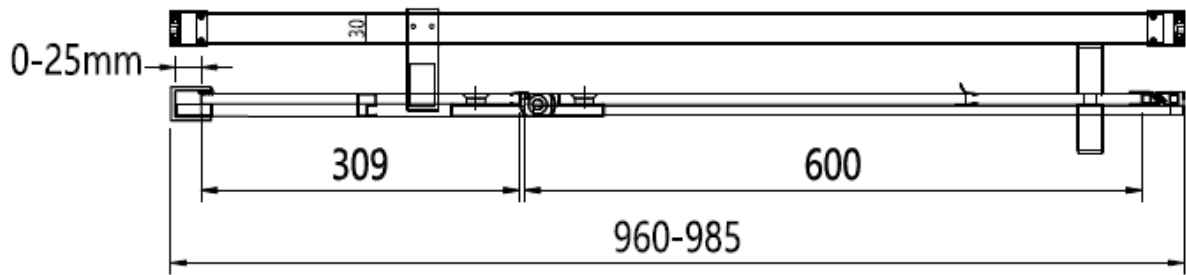

Measurements in millimetres mm

Information updated February 2021

Tel 0345 873 8840

crosswater<sup>™</sup>

OPTIX 10

PIVOT DOOR WITH IN LINE PANEL

Left Hand

Right Hand

**Toughened Glass**  
Strong and safe

**Protective Finish**  
Easy to clean

**Lifetime Guarantee**  
Peace of mind

Brushed Brass

Polished Stainless

Brushed Stainless

CODE	PIVOT DOOR WITH IN LINE	ADJUSTMENT	DOOR OPENING	Width	Height
	COLOUR	mm	mm	mm	mm
OXPDFC1000	Brushed Brass	960-985	600	800	2000
OXPDSC1000	Polished Stainless Steel	960-985	600	800	2000
OXPDVC1000	Brushed Stainless Steel	960-985	600	800	2000

1000 mm door and 800 side panel

1000 mm door and 900 side panel

Brushed Brass

Polished Stainless

Brushed Stainless

CODE	PIVOT DOOR WITH IN LINE	ADJUSTMENT	DOOR OPENING	Width	Height
	COLOUR	mm	mm	mm	mm

OXPDFC1000	Brushed Brass	960-985	600	800	2000
OXPDSC1000	Polished Stainless Steel	960-985	600	800	2000
OXPDVC1000	Brushed Stainless Steel	960-985	600	800	2000