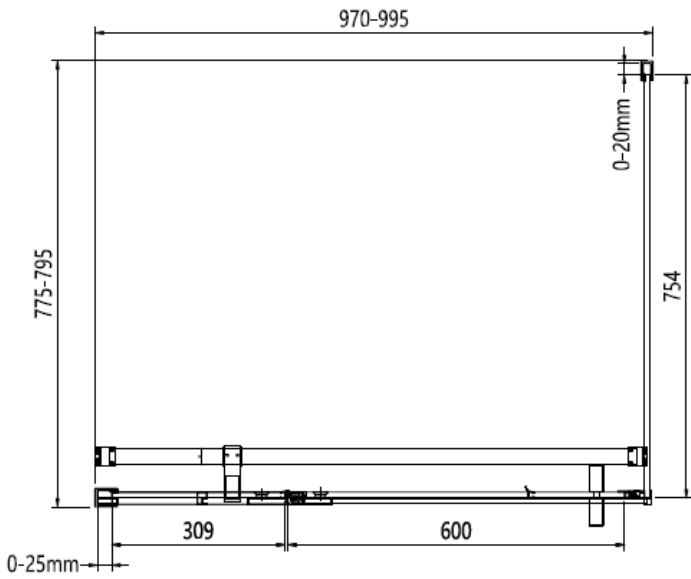

Measurements in millimetres mm

Information updated February 2021

Tel 0345 873 8840

crosswater<sup>™</sup>

OPTIX 10

PIVOT DOOR WITH IN LINE PANEL

Left Hand

Right Hand

**Toughened Glass**  
Strong and safe

**Protective Finish**  
Easy to clean

**Lifetime Guarantee**  
Peace of mind

Brushed Brass

Polished Stainless

Brushed Stainless

CODE	PIVOT DOOR WITH IN LINE	ADJUSTMENT	DOOR OPENING	Width	Height
	COLOUR	mm	mm	mm	mm
OXPDFC1000	Brushed Brass	960-985	600	800	2000
OXPDSC1000	Polished Stainless Steel	960-985	600	800	2000
OXPDVC1000	Brushed Stainless Steel	960-985	600	800	2000

1000 mm door and 800 side panel

1000 mm door and 900 side panel

Brushed Brass

Polished Stainless

Brushed Stainless

CODE	PIVOT DOOR WITH IN LINE	ADJUSTMENT	DOOR OPENING	Width	Height
	COLOUR	mm	mm	mm	mm

OXPDFC1000	Brushed Brass	960-985	600	800	2000
OXPDSC1000	Polished Stainless Steel	960-985	600	800	2000
OXPDVC1000	Brushed Stainless Steel	960-985	600	800	2000

CODE	PIVOT DOOR WITH IN LINE	ADJUSTMENT	DOOR OPENING	Width	Height
	SIDE PANEL COLOUR	mm	mm	mm	mm

OXPDSPFC0800	Brushed Brass	775-795	NA	800	2000
OXPDSPSC0800	Polished Stainless Steel	775-795	NA	800	2000
OXPDSPVC0800	Brushed Stainless Steel	775-795	NA	800	2000
OXPDSPFC0900	Brushed Brass	875-895	NA	900	2000
OXPDSPSC0900	Polished Stainless Steel	875-895	NA	900	2000
OXPDSPVC0900	Brushed Stainless Steel	875-895	NA	900	2000