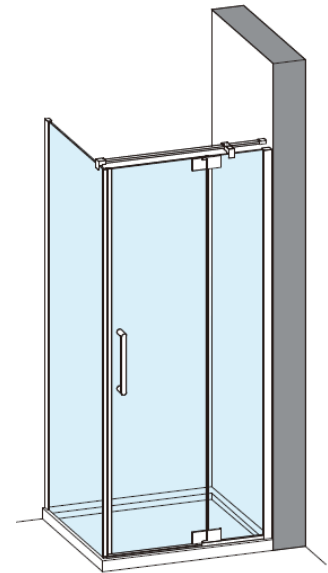

**Toughened Glass**  
Strong and safe

**Protective Finish**  
Easy to clean

**Lifetime Guarantee**  
Peace of mind

Brushed Brass

Polished Stainless

Brushed Stainless

CODE	PIVOT DOOR WITH IN LINE	ADJUSTMENT	DOOR OPENING	Width	Height
	COLOUR	mm	mm	mm	mm
OXPDFC1000	Brushed Brass	960-985	600	800	2000
OXPDSC1000	Polished Stainless Steel	960-985	600	800	2000
OXPDVC1000	Brushed Stainless Steel	960-985	600	800	2000

**1000 mm door and 800 side panel**

Left Hand

**1000 mm door and 900 side panel**

Right Hand

**Toughened Glass**  
Strong and safe

**Protective Finish**  
Easy to clean

**Lifetime Guarantee**  
Peace of mind

1000 mm door and 800 side panel

1000 mm door and 900 side panel

Brushed Brass

Polished Stainless

Brushed Stainless

CODE	PIVOT DOOR WITH IN LINE	ADJUSTMENT	DOOR OPENING	Width	Height
	COLOUR	mm	mm	mm	mm

OXPDFC1000	Brushed Brass	960-985	600	800	2000
OXPDSC1000	Polished Stainless Steel	960-985	600	800	2000
OXPDVC1000	Brushed Stainless Steel	960-985	600	800	2000

### Optix 10 Side Panel Pivot & Inline

<b>B</b> <b>1</b>		Wall profile cap	x1
----------------------	---	------------------	----

<b>B</b> <b>2</b>		Wall profile	x1
----------------------	---	--------------	----