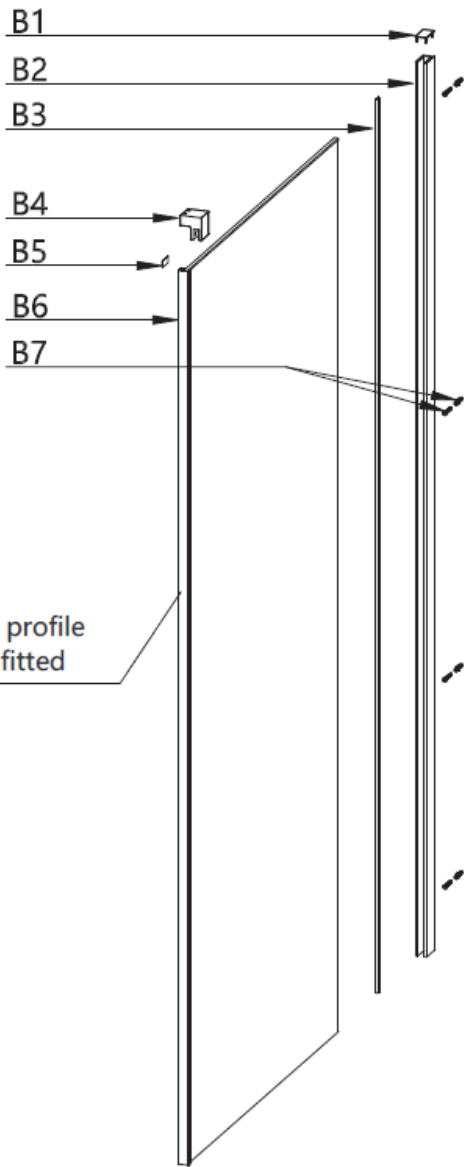

1000 mm door and 800 side panel

1000 mm door and 900 side panel

Brushed Brass

Polished Stainless

Brushed Stainless

CODE	PIVOT DOOR WITH IN LINE	ADJUSTMENT	DOOR OPENING	Width	Height
	COLOUR	mm	mm	mm	mm

OXPDFC1000	Brushed Brass	960-985	600	800	2000
OXPDSC1000	Polished Stainless Steel	960-985	600	800	2000
OXPDVC1000	Brushed Stainless Steel	960-985	600	800	2000

CODE	PIVOT DOOR WITH IN LINE	ADJUSTMENT	DOOR OPENING	Width	Height
	SIDE PANEL COLOUR	mm	mm	mm	mm

OXPDSPFC0800	Brushed Brass	775-795	NA	800	2000
OXPDSPSC0800	Polished Stainless Steel	775-795	NA	800	2000
OXPDSPVC0800	Brushed Stainless Steel	775-795	NA	800	2000
OXPDSPFC0900	Brushed Brass	875-895	NA	900	2000
OXPDSPSC0900	Polished Stainless Steel	875-895	NA	900	2000
OXPDSPVC0900	Brushed Stainless Steel	875-895	NA	900	2000

### Optix 10 Side Panel Pivot & Inline

<b>B</b> <b>1</b>		Wall profile cap	x1
----------------------	---	------------------	----

<b>B</b> <b>2</b>		Wall profile	x1
----------------------	---	--------------	----

<b>B</b> <b>6</b>		Side panel	x1
----------------------	---	------------	----

<b>B</b> <b>7</b>		Wall plug and 4x35mm screw	x4
----------------------	---	----------------------------	----

**Toughened Glass**  
Strong and safe