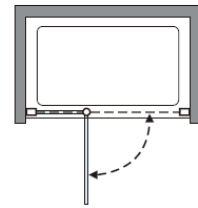

Measurements in millimetres mm

Information updated February 2021

Tel 0345 873 8840

crosswater<sup>™</sup>

OPTIX 10

PIVOT DOOR WITH IN LINE PANEL

Left Hand

Right Hand

**Toughened Glass**  
Strong and safe

**Protective Finish**  
Easy to clean

**Lifetime Guarantee**  
Peace of mind

Brushed Brass

Polished Stainless

Brushed Stainless

CODE	PIVOT DOOR WITH IN LINE	ADJUSTMENT	DOOR OPENING	Width	Height
	COLOUR	mm	mm	mm	mm
OXPDFC1000	Brushed Brass	960-985	600	800	2000
OXPDSC1000	Polished Stainless Steel	960-985	600	800	2000
OXPDVC1000	Brushed Stainless Steel	960-985	600	800	2000

1000 mm door and 800 side panel

1000 mm door and 900 side panel

Brushed Brass

Polished Stainless

Brushed Stainless

CODE	PIVOT DOOR WITH IN LINE	ADJUSTMENT	DOOR OPENING	Width	Height
	COLOUR	mm	mm	mm	mm

OXPDFC1000	Brushed Brass	960-985	600	800	2000
OXPDSC1000	Polished Stainless Steel	960-985	600	800	2000
OXPDVC1000	Brushed Stainless Steel	960-985	600	800	2000