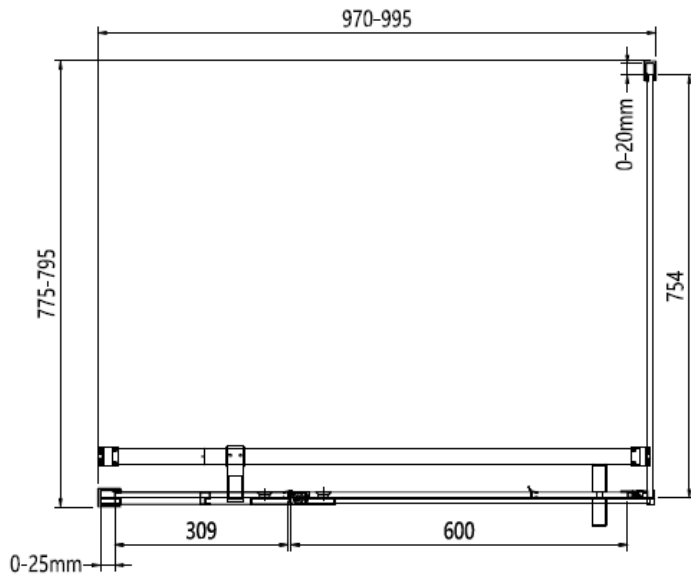

1000 mm door and 800 side panel

Left Hand