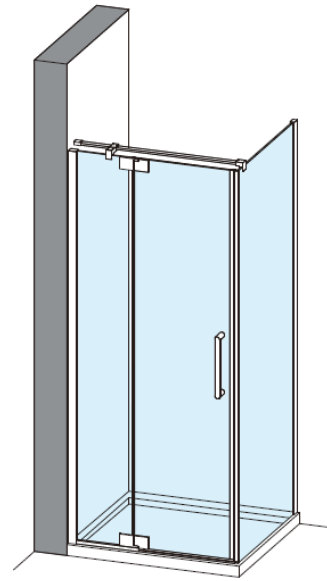

**Toughened Glass**  
Strong and safe

**Protective Finish**  
Easy to clean

**Lifetime Guarantee**  
Peace of mind

Brushed Brass

Polished Stainless

Brushed Stainless

CODE	PIVOT DOOR WITH IN LINE	ADJUSTMENT	DOOR OPENING	Width	Height
	COLOUR	mm	mm	mm	mm
OXPDFC1000	Brushed Brass	960-985	600	800	2000
OXPDSC1000	Polished Stainless Steel	960-985	600	800	2000
OXPDVC1000	Brushed Stainless Steel	960-985	600	800	2000

**1000 mm door and 800 side panel**

Left Hand

**1000 mm door and 900 side panel**

Right Hand

**Toughened Glass**  
Strong and safe

**Protective Finish**  
Easy to clean

**Lifetime Guarantee**  
Peace of mind

1000 mm door and 800 side panel

1000 mm door and 900 side panel

Brushed Brass

Polished Stainless

Brushed Stainless

CODE	PIVOT DOOR WITH IN LINE	ADJUSTMENT	DOOR OPENING	Width	Height
	COLOUR	mm	mm	mm	mm

OXPDFC1000	Brushed Brass	960-985	600	800	2000
OXPDSC1000	Polished Stainless Steel	960-985	600	800	2000
OXPDVC1000	Brushed Stainless Steel	960-985	600	800	2000

### Optix 10 Side Panel Pivot & Inline

<b>B</b> <b>1</b>		Wall profile cap	x1
----------------------	---	------------------	----

<b>B</b> <b>2</b>		Wall profile	x1
----------------------	---	--------------	----