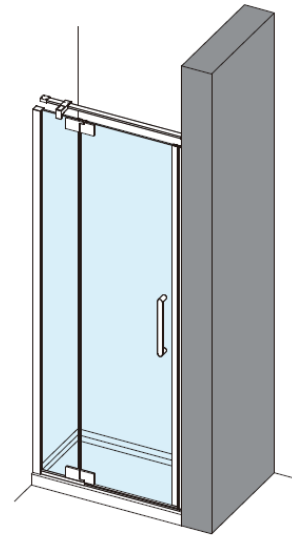

Measurements in millimetres mm

Information updated February 2021

Tel 0345 873 8840

crosswater<sup>™</sup>

OPTIX 10

PIVOT DOOR WITH IN LINE PANEL

Left Hand

Right Hand

**Toughened Glass**  
Strong and safe

**Protective Finish**  
Easy to clean

**Lifetime Guarantee**  
Peace of mind

Brushed Brass

Polished Stainless

Brushed Stainless

CODE	PIVOT DOOR WITH IN LINE	ADJUSTMENT	DOOR OPENING	Width	Height
	COLOUR	mm	mm	mm	mm
OXPDFC1000	Brushed Brass	960-985	600	800	2000
OXPDSC1000	Polished Stainless Steel	960-985	600	800	2000
OXPDVC1000	Brushed Stainless Steel	960-985	600	800	2000

1000 mm door and 800 side panel

1000 mm door and 900 side panel

Brushed Brass

Polished Stainless

Brushed Stainless

CODE	PIVOT DOOR WITH IN LINE	ADJUSTMENT	DOOR OPENING	Width	Height
	COLOUR	mm	mm	mm	mm

OXPDFC1000	Brushed Brass	960-985	600	800	2000
OXPDSC1000	Polished Stainless Steel	960-985	600	800	2000
OXPDVC1000	Brushed Stainless Steel	960-985	600	800	2000

### Optix 10 Side Panel Pivot & Inline

<b>B</b> <b>1</b>		Wall profile cap	x1
----------------------	---	------------------	----

<b>B</b> <b>2</b>		Wall profile	x1
----------------------	---	--------------	----