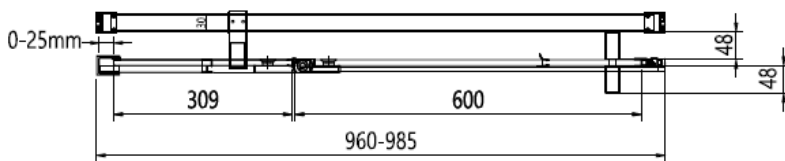

Measurements in millimetres mm

Information updated February 2021

Tel 0345 873 8840

crosswater<sup>™</sup>

OPTIX 10

PIVOT DOOR WITH IN LINE PANEL

Left Hand

Right Hand

**Toughened Glass**  
Strong and safe

**Protective Finish**  
Easy to clean

**Lifetime Guarantee**  
Peace of mind

Brushed Brass

Polished Stainless

Brushed Stainless

CODE	PIVOT DOOR WITH IN LINE	ADJUSTMENT	DOOR OPENING	Width	Height
	COLOUR	mm	mm	mm	mm
OXPDFC1000	Brushed Brass	960-985	600	800	2000
OXPDSC1000	Polished Stainless Steel	960-985	600	800	2000
OXPDVC1000	Brushed Stainless Steel	960-985	600	800	2000

1000 mm door and 800 side panel

1000 mm door and 900 side panel

Brushed Brass

Polished Stainless

Brushed Stainless

CODE	PIVOT DOOR WITH IN LINE	ADJUSTMENT	DOOR OPENING	Width	Height
	COLOUR	mm	mm	mm	mm

OXPDFC1000	Brushed Brass	960-985	600	800	2000
OXPDSC1000	Polished Stainless Steel	960-985	600	800	2000
OXPDVC1000	Brushed Stainless Steel	960-985	600	800	2000