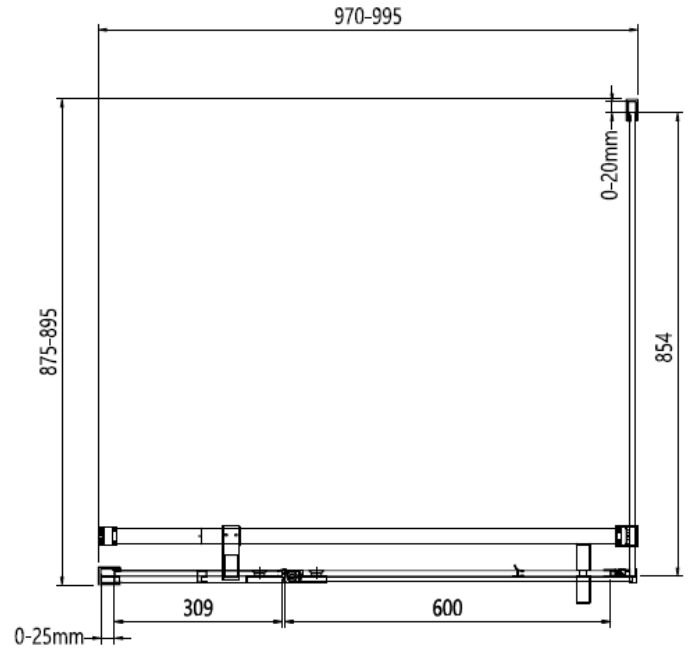

Measurements in millimetres mm

Information updated February 2021

Tel 0345 873 8840

crosswater<sup>™</sup>

OPTIX 10

PIVOT DOOR WITH IN LINE PANEL

Left Hand

Right Hand

**Toughened Glass**  
Strong and safe

**Protective Finish**  
Easy to clean

**Lifetime Guarantee**  
Peace of mind

Brushed Brass

Polished Stainless

Brushed Stainless

CODE	PIVOT DOOR WITH IN LINE	ADJUSTMENT	DOOR OPENING	Width	Height
	COLOUR	mm	mm	mm	mm
OXPDFC1000	Brushed Brass	960-985	600	800	2000
OXPDSC1000	Polished Stainless Steel	960-985	600	800	2000
OXPDVC1000	Brushed Stainless Steel	960-985	600	800	2000

1000 mm door and 800 side panel

1000 mm door and 900 side panel

Brushed Brass

Polished Stainless

Brushed Stainless

CODE	PIVOT DOOR WITH IN LINE	ADJUSTMENT	DOOR OPENING	Width	Height
	COLOUR	mm	mm	mm	mm

OXPDFC1000	Brushed Brass	960-985	600	800	2000
OXPDSC1000	Polished Stainless Steel	960-985	600	800	2000
OXPDVC1000	Brushed Stainless Steel	960-985	600	800	2000

CODE	PIVOT DOOR WITH IN LINE	ADJUSTMENT	DOOR OPENING	Width	Height
	SIDE PANEL COLOUR	mm	mm	mm	mm

OXPDSPFC0800	Brushed Brass	775-795	NA	800	2000
OXPDSPSC0800	Polished Stainless Steel	775-795	NA	800	2000
OXPDSPVC0800	Brushed Stainless Steel	775-795	NA	800	2000
OXPDSPFC0900	Brushed Brass	875-895	NA	900	2000
OXPDSPSC0900	Polished Stainless Steel	875-895	NA	900	2000
OXPDSPVC0900	Brushed Stainless Steel	875-895	NA	900	2000