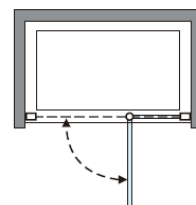

Measurements in millimetres mm

Information updated February 2021

Tel 0345 873 8840

crosswater<sup>™</sup>

OPTIX 10

PIVOT DOOR WITH IN LINE PANEL

Left Hand

Right Hand

**Toughened Glass**  
Strong and safe

**Protective Finish**  
Easy to clean

**Lifetime Guarantee**  
Peace of mind

Brushed Brass

Polished Stainless

Brushed Stainless

CODE	PIVOT DOOR WITH IN LINE	ADJUSTMENT	DOOR OPENING	Width	Height
	COLOUR	mm	mm	mm	mm
OXPDFC1000	Brushed Brass	960-985	600	800	2000
OXPDSC1000	Polished Stainless Steel	960-985	600	800	2000
OXPDVC1000	Brushed Stainless Steel	960-985	600	800	2000

1000 mm door and 800 side panel

1000 mm door and 900 side panel

Brushed Brass

Polished Stainless

Brushed Stainless

CODE	PIVOT DOOR WITH IN LINE	ADJUSTMENT	DOOR OPENING	Width	Height
	COLOUR	mm	mm	mm	mm

OXPDFC1000	Brushed Brass	960-985	600	800	2000
OXPDSC1000	Polished Stainless Steel	960-985	600	800	2000
OXPDVC1000	Brushed Stainless Steel	960-985	600	800	2000