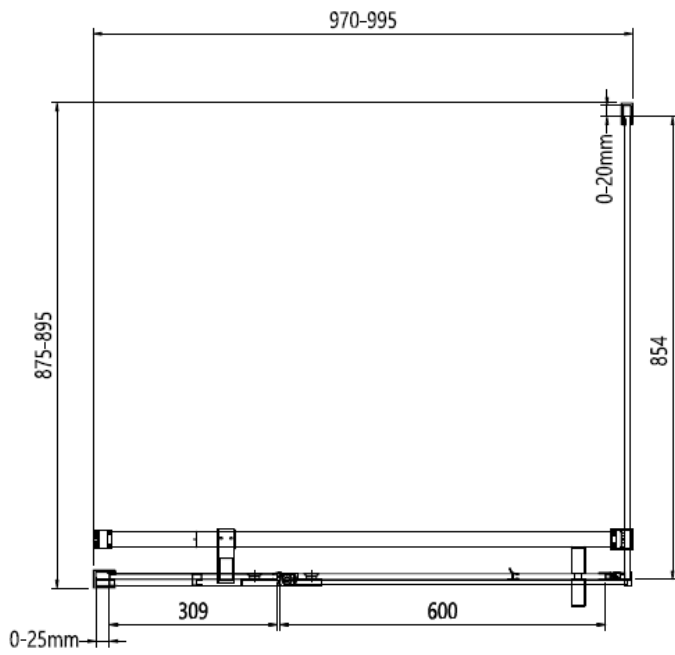

1000 mm door and 900 side panel

Right Hand

Toughened Glass
Strong and safe

Protective Finish
Easy to clean

Lifetime Guarantee
Peace of mind