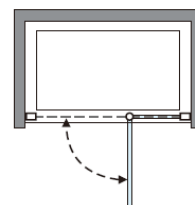

Measurements in millimetres mm

Information updated February 2021

Tel 0345 873 8840

crosswater[™]

OPTIX 10

PIVOT DOOR WITH IN LINE PANEL

Left Hand

Right Hand

Toughened Glass
Strong and safe

Protective Finish
Easy to clean

Lifetime Guarantee
Peace of mind

Brushed Brass

Polished Stainless

Brushed Stainless

CODE	PIVOT DOOR WITH IN LINE	ADJUSTMENT	DOOR OPENING	Width	Height
	COLOUR	mm	mm	mm	mm
OXPDFC1400	Brushed Brass	1360-1385	650	800	2000
OXPDSC1400	Polished Stainless Steel	1360-1385	650	800	2000
OXPDVC1400	Brushed Stainless Steel	1360-1385	650	800	2000

1400 mm door and 800 side panel

Left Hand

1400 mm door and 900 side panel

Right Hand

Toughened Glass
Strong and safe

Protective Finish
Easy to clean

Lifetime Guarantee
Peace of mind

1400 mm door and 800 side panel

1400 mm door and 900 side panel

CODE	PIVOT DOOR WITH IN LINE	ADJUSTMENT	DOOR OPENING	Width	Height
	COLOUR	mm	mm	mm	mm
OXPDFC1400	Brushed Brass	1360-1385	650	800	2000
OXPDSC1400	Polished Stainless Steel	1360-1385	650	800	2000
OXPDVC1400	Brushed Stainless Steel	1360-1385	650	800	2000
CODE	PIVOT DOOR WITH IN LINE	ADJUSTMENT	DOOR OPENING	Width	Height
	SIDE PANEL COLOUR	mm	mm	mm	mm
OXPDSPFC0800	Brushed Brass	775-795	NA	800	2000
OXPDSPSC0800	Polished Stainless Steel	775-795	NA	800	2000
OXPDSPVC0800	Brushed Stainless Steel	775-795	NA	800	2000
OXPDSPFC0900	Brushed Brass	875-895	NA	900	2000
OXPDSPSC0900	Polished Stainless Steel	875-895	NA	900	2000
OXPDSPVC0900	Brushed Stainless Steel	875-895	NA	900	2000