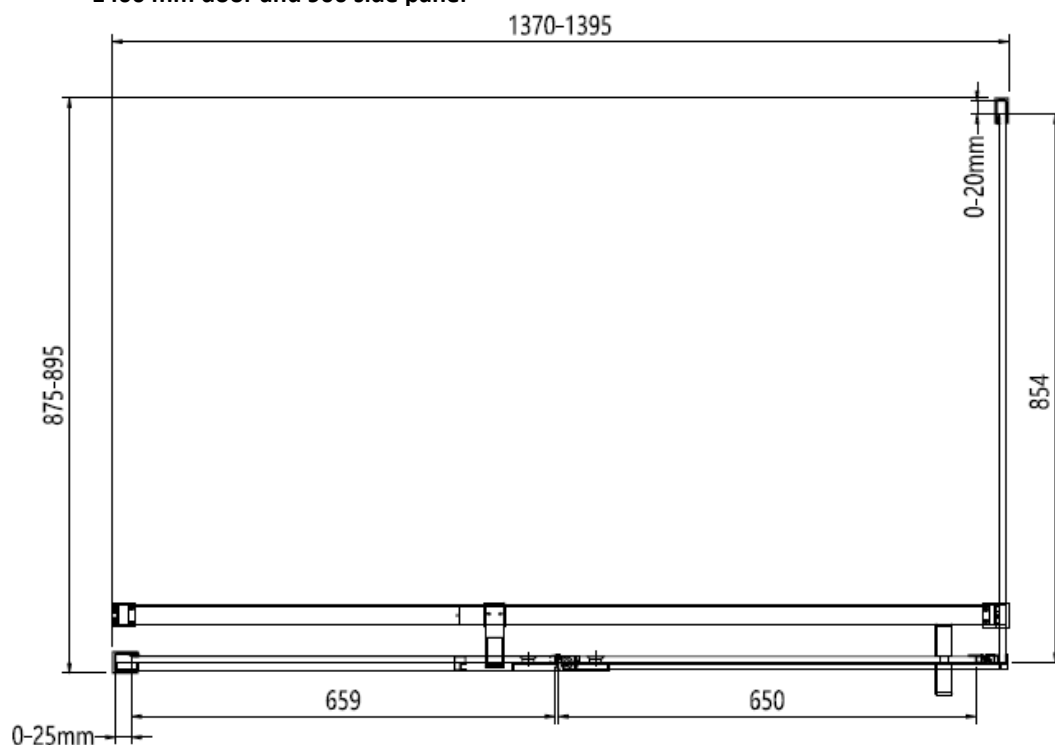

Measurements in millimetres mm

Information updated February 2021

Tel 0345 873 8840

crosswater[™]

OPTIX 10

PIVOT DOOR WITH IN LINE PANEL

Left Hand

Right Hand

1400 mm door and 800 side panel

Left Hand

1400 mm door and 900 side panel

Right Hand

Toughened Glass
Strong and safe

Protective Finish
Easy to clean

Lifetime Guarantee
Peace of mind

1400 mm door and 800 side panel

1400 mm door and 900 side panel

CODE	PIVOT DOOR WITH IN LINE	ADJUSTMENT	DOOR OPENING	Width	Height
	COLOUR	mm	mm	mm	mm
OXPDFC1400	Brushed Brass	1360-1385	650	800	2000
OXPDSC1400	Polished Stainless Steel	1360-1385	650	800	2000
OXPDVC1400	Brushed Stainless Steel	1360-1385	650	800	2000
CODE	PIVOT DOOR WITH IN LINE	ADJUSTMENT	DOOR OPENING	Width	Height
	SIDE PANEL COLOUR	mm	mm	mm	mm
OXPDSPFC0800	Brushed Brass	775-795	NA	800	2000
OXPDSPSC0800	Polished Stainless Steel	775-795	NA	800	2000
OXPDSPVC0800	Brushed Stainless Steel	775-795	NA	800	2000
OXPDSPFC0900	Brushed Brass	875-895	NA	900	2000
OXPDSPSC0900	Polished Stainless Steel	875-895	NA	900	2000
OXPDSPVC0900	Brushed Stainless Steel	875-895	NA	900	2000