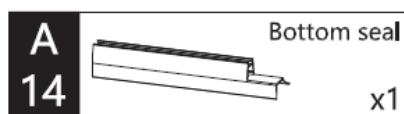

1400 mm door and 800 side panel

Left Hand

1400 mm door and 900 side panel

Right Hand

Toughened Glass
Strong and safe

Protective Finish
Easy to clean

Lifetime Guarantee
Peace of mind

1400 mm door and 800 side panel

1400 mm door and 900 side panel

CODE	PIVOT DOOR WITH IN LINE	ADJUSTMENT	DOOR OPENING	Width	Height
	COLOUR	mm	mm	mm	mm
OXPDFC1400	Brushed Brass	1360-1385	650	800	2000
OXPDSC1400	Polished Stainless Steel	1360-1385	650	800	2000
OXPDVC1400	Brushed Stainless Steel	1360-1385	650	800	2000
CODE	PIVOT DOOR WITH IN LINE	ADJUSTMENT	DOOR OPENING	Width	Height
	SIDE PANEL COLOUR	mm	mm	mm	mm
OXPDSPFC0800	Brushed Brass	775-795	NA	800	2000
OXPDSPSC0800	Polished Stainless Steel	775-795	NA	800	2000
OXPDSPVC0800	Brushed Stainless Steel	775-795	NA	800	2000
OXPDSPFC0900	Brushed Brass	875-895	NA	900	2000
OXPDSPSC0900	Polished Stainless Steel	875-895	NA	900	2000
OXPDSPVC0900	Brushed Stainless Steel	875-895	NA	900	2000