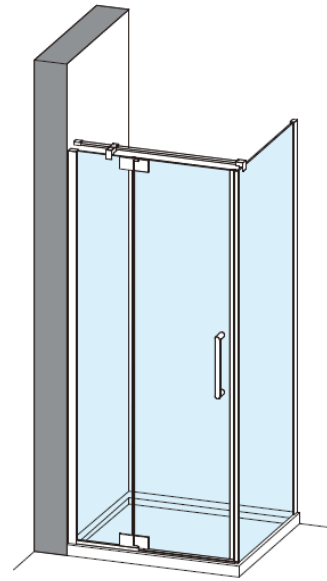

Toughened Glass
Strong and safe

Protective Finish
Easy to clean

Lifetime Guarantee
Peace of mind

Brushed Brass

Polished Stainless

Brushed Stainless

CODE	PIVOT DOOR WITH IN LINE	ADJUSTMENT	DOOR OPENING	Width	Height
	COLOUR	mm	mm	mm	mm
OXPDFC1400	Brushed Brass	1360-1385	650	800	2000
OXPDSC1400	Polished Stainless Steel	1360-1385	650	800	2000
OXPDVC1400	Brushed Stainless Steel	1360-1385	650	800	2000

1400 mm door and 800 side panel

Left Hand

1400 mm door and 900 side panel

Right Hand

Toughened Glass
Strong and safe

Protective Finish
Easy to clean

Lifetime Guarantee
Peace of mind

1400 mm door and 800 side panel

1400 mm door and 900 side panel

CODE	PIVOT DOOR WITH IN LINE	ADJUSTMENT	DOOR OPENING	Width	Height
	COLOUR	mm	mm	mm	mm
OXPDFC1400	Brushed Brass	1360-1385	650	800	2000
OXPDSC1400	Polished Stainless Steel	1360-1385	650	800	2000
OXPDVC1400	Brushed Stainless Steel	1360-1385	650	800	2000
CODE	PIVOT DOOR WITH IN LINE	ADJUSTMENT	DOOR OPENING	Width	Height
	SIDE PANEL COLOUR	mm	mm	mm	mm
OXPDSPFC0800	Brushed Brass	775-795	NA	800	2000
OXPDSPSC0800	Polished Stainless Steel	775-795	NA	800	2000
OXPDSPVC0800	Brushed Stainless Steel	775-795	NA	800	2000
OXPDSPFC0900	Brushed Brass	875-895	NA	900	2000
OXPDSPSC0900	Polished Stainless Steel	875-895	NA	900	2000
OXPDSPVC0900	Brushed Stainless Steel	875-895	NA	900	2000

Optix 10 Side Panel Pivot & Inline

- | | | |
|----------------------|---|----------------------------------|
| B
1 |  | Wall profile cap
x1 |
| B
2 |  | Wall profile
x1 |
| B
3 |  | Wall profile seal
x1 |
| B
4 |  | Side panel glass clamp
x1 |
| B
5 |  | Glass clamp screw cover
x1 |
| B
6 |  | Side panel
x1 |
| B
7 |  | Wall plug and 4x35mm screw
x4 |