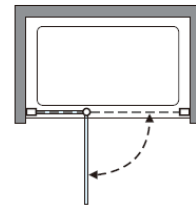

Measurements in millimetres mm

Information updated February 2021

Tel 0345 873 8840

crosswater[™]

OPTIX 10

PIVOT DOOR WITH IN LINE PANEL

Left Hand

Right Hand

Toughened Glass
Strong and safe

Protective Finish
Easy to clean

Lifetime Guarantee
Peace of mind

Brushed Brass

Polished Stainless

Brushed Stainless

CODE	PIVOT DOOR WITH IN LINE	ADJUSTMENT	DOOR OPENING	Width	Height
	COLOUR	mm	mm	mm	mm
OXPDFC1400	Brushed Brass	1360-1385	650	800	2000
OXPDSC1400	Polished Stainless Steel	1360-1385	650	800	2000
OXPDVC1400	Brushed Stainless Steel	1360-1385	650	800	2000

1400 mm door and 800 side panel

Left Hand

1400 mm door and 900 side panel

Right Hand

Toughened Glass
Strong and safe

Protective Finish
Easy to clean

Lifetime Guarantee
Peace of mind

1400 mm door and 800 side panel

1400 mm door and 900 side panel

CODE	PIVOT DOOR WITH IN LINE	ADJUSTMENT	DOOR OPENING	Width	Height
	COLOUR	mm	mm	mm	mm
OXPDFC1400	Brushed Brass	1360-1385	650	800	2000
OXPDSC1400	Polished Stainless Steel	1360-1385	650	800	2000
OXPDVC1400	Brushed Stainless Steel	1360-1385	650	800	2000
CODE	PIVOT DOOR WITH IN LINE	ADJUSTMENT	DOOR OPENING	Width	Height
	SIDE PANEL COLOUR	mm	mm	mm	mm
OXPDSPFC0800	Brushed Brass	775-795	NA	800	2000
OXPDSPSC0800	Polished Stainless Steel	775-795	NA	800	2000
OXPDSPVC0800	Brushed Stainless Steel	775-795	NA	800	2000
OXPDSPFC0900	Brushed Brass	875-895	NA	900	2000
OXPDSPSC0900	Polished Stainless Steel	875-895	NA	900	2000
OXPDSPVC0900	Brushed Stainless Steel	875-895	NA	900	2000