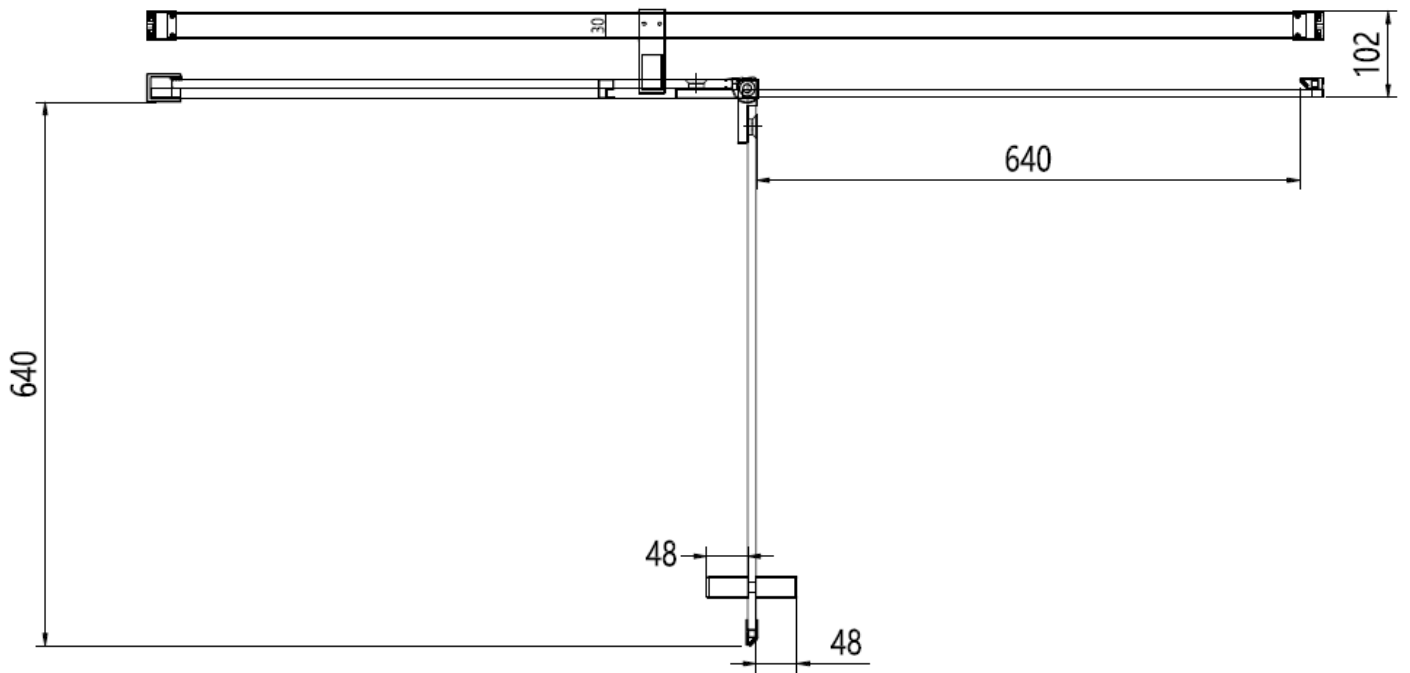

Measurements in millimetres mm

Information updated February 2021

Tel 0345 873 8840

crosswater[™]

OPTIX 10

PIVOT DOOR WITH IN LINE PANEL

Left Hand

Right Hand

Toughened Glass
Strong and safe

Protective Finish
Easy to clean

Lifetime Guarantee
Peace of mind

Brushed Brass

Polished Stainless

Brushed Stainless

CODE	PIVOT DOOR WITH IN LINE	ADJUSTMENT	DOOR OPENING	Width	Height
	COLOUR	mm	mm	mm	mm
OXPDFC1400	Brushed Brass	1360-1385	650	800	2000
OXPDSC1400	Polished Stainless Steel	1360-1385	650	800	2000
OXPDVC1400	Brushed Stainless Steel	1360-1385	650	800	2000

1400 mm door and 800 side panel

Left Hand

1400 mm door and 900 side panel

Right Hand

Toughened Glass
Strong and safe

Protective Finish
Easy to clean

Lifetime Guarantee
Peace of mind

1400 mm door and 800 side panel

1400 mm door and 900 side panel

CODE	PIVOT DOOR WITH IN LINE	ADJUSTMENT	DOOR OPENING	Width	Height
	COLOUR	mm	mm	mm	mm
OXPDFC1400	Brushed Brass	1360-1385	650	800	2000
OXPDSC1400	Polished Stainless Steel	1360-1385	650	800	2000
OXPDVC1400	Brushed Stainless Steel	1360-1385	650	800	2000
CODE	PIVOT DOOR WITH IN LINE	ADJUSTMENT	DOOR OPENING	Width	Height
	SIDE PANEL COLOUR	mm	mm	mm	mm
OXPDSPFC0800	Brushed Brass	775-795	NA	800	2000
OXPDSPSC0800	Polished Stainless Steel	775-795	NA	800	2000
OXPDSPVC0800	Brushed Stainless Steel	775-795	NA	800	2000
OXPDSPFC0900	Brushed Brass	875-895	NA	900	2000
OXPDSPSC0900	Polished Stainless Steel	875-895	NA	900	2000
OXPDSPVC0900	Brushed Stainless Steel	875-895	NA	900	2000