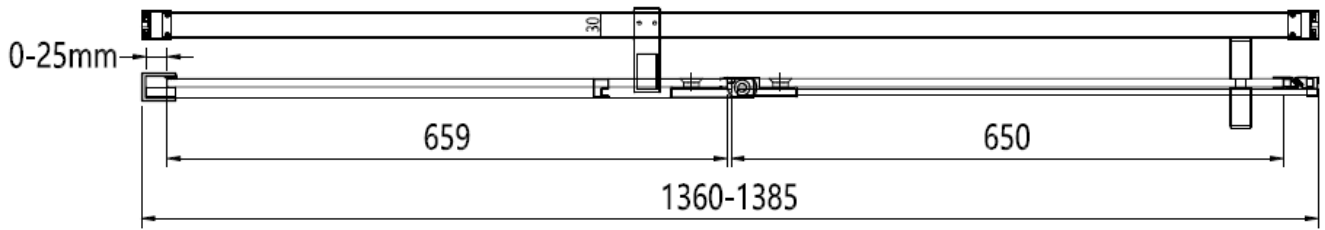

Measurements in millimetres mm

Information updated February 2021

Tel 0345 873 8840

crosswater[™]

OPTIX 10

PIVOT DOOR WITH IN LINE PANEL

Left Hand

Right Hand

Toughened Glass
Strong and safe

Protective Finish
Easy to clean

Lifetime Guarantee
Peace of mind

Brushed Brass

Polished Stainless

Brushed Stainless

CODE	PIVOT DOOR WITH IN LINE	ADJUSTMENT	DOOR OPENING	Width	Height
	COLOUR	mm	mm	mm	mm
OXPDFC1400	Brushed Brass	1360-1385	650	800	2000
OXPDSC1400	Polished Stainless Steel	1360-1385	650	800	2000
OXPDVC1400	Brushed Stainless Steel	1360-1385	650	800	2000

1400 mm door and 800 side panel

Left Hand

1400 mm door and 900 side panel

Right Hand

Toughened Glass
Strong and safe

Protective Finish
Easy to clean

Lifetime Guarantee
Peace of mind

1400 mm door and 800 side panel

1400 mm door and 900 side panel

CODE	PIVOT DOOR WITH IN LINE	ADJUSTMENT	DOOR OPENING	Width	Height
	COLOUR	mm	mm	mm	mm
OXPDFC1400	Brushed Brass	1360-1385	650	800	2000
OXPDSC1400	Polished Stainless Steel	1360-1385	650	800	2000
OXPDVC1400	Brushed Stainless Steel	1360-1385	650	800	2000
CODE	PIVOT DOOR WITH IN LINE	ADJUSTMENT	DOOR OPENING	Width	Height
	SIDE PANEL COLOUR	mm	mm	mm	mm
OXPDSPFC0800	Brushed Brass	775-795	NA	800	2000
OXPDSPSC0800	Polished Stainless Steel	775-795	NA	800	2000
OXPDSPVC0800	Brushed Stainless Steel	775-795	NA	800	2000
OXPDSPFC0900	Brushed Brass	875-895	NA	900	2000
OXPDSPSC0900	Polished Stainless Steel	875-895	NA	900	2000
OXPDSPVC0900	Brushed Stainless Steel	875-895	NA	900	2000