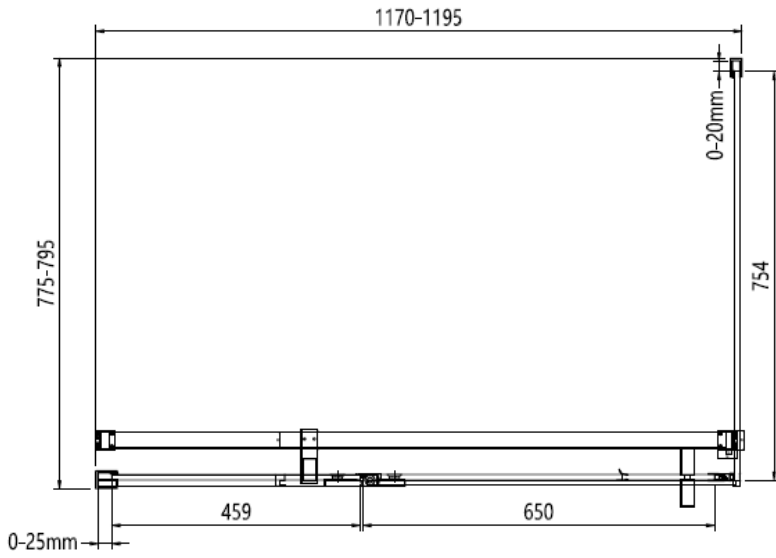

Measurements in millimetres mm

Information updated February 2021

Tel 0345 873 8840

crosswater[™]

OPTIX 10

PIVOT DOOR WITH IN LINE PANEL

Left Hand

Right Hand

Toughened Glass
Strong and safe

Protective Finish
Easy to clean

Lifetime Guarantee
Peace of mind

Brushed Brass

Polished Stainless

Brushed Stainless

CODE	PIVOT DOOR WITH IN LINE	ADJUSTMENT	DOOR OPENING	Width	Height
	COLOUR	mm	mm	mm	mm
OXPDFC1400	Brushed Brass	1360-1385	650	800	2000
OXPDSC1400	Polished Stainless Steel	1360-1385	650	800	2000
OXPDVC1400	Brushed Stainless Steel	1360-1385	650	800	2000

1400 mm door and 800 side panel

Left Hand

1400 mm door and 900 side panel

Right Hand

Toughened Glass
Strong and safe

Protective Finish
Easy to clean

Lifetime Guarantee
Peace of mind

1400 mm door and 800 side panel

1400 mm door and 900 side panel

CODE	PIVOT DOOR WITH IN LINE	ADJUSTMENT	DOOR OPENING	Width	Height
	COLOUR	mm	mm	mm	mm
OXPDFC1400	Brushed Brass	1360-1385	650	800	2000
OXPDSC1400	Polished Stainless Steel	1360-1385	650	800	2000
OXPDVC1400	Brushed Stainless Steel	1360-1385	650	800	2000
CODE	PIVOT DOOR WITH IN LINE	ADJUSTMENT	DOOR OPENING	Width	Height
	SIDE PANEL COLOUR	mm	mm	mm	mm
OXPDSPFC0800	Brushed Brass	775-795	NA	800	2000
OXPDSPSC0800	Polished Stainless Steel	775-795	NA	800	2000
OXPDSPVC0800	Brushed Stainless Steel	775-795	NA	800	2000
OXPDSPFC0900	Brushed Brass	875-895	NA	900	2000
OXPDSPSC0900	Polished Stainless Steel	875-895	NA	900	2000
OXPDSPVC0900	Brushed Stainless Steel	875-895	NA	900	2000