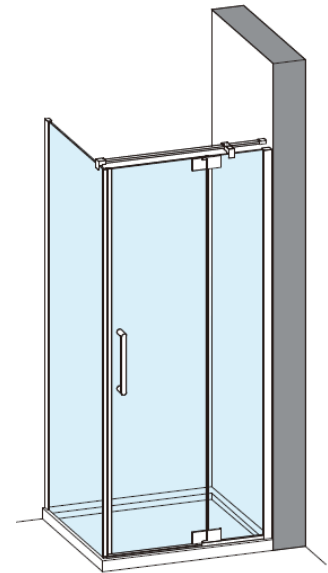

Toughened Glass
Strong and safe

Protective Finish
Easy to clean

Lifetime Guarantee
Peace of mind

Brushed Brass

Polished Stainless

Brushed Stainless

CODE	PIVOT DOOR WITH IN LINE	ADJUSTMENT	DOOR OPENING	Width	Height
	COLOUR	mm	mm	mm	mm
OXPDFC1400	Brushed Brass	1360-1385	650	800	2000
OXPDSC1400	Polished Stainless Steel	1360-1385	650	800	2000
OXPDVC1400	Brushed Stainless Steel	1360-1385	650	800	2000

1400 mm door and 800 side panel

Left Hand

1400 mm door and 900 side panel

Right Hand

Toughened Glass
Strong and safe

Protective Finish
Easy to clean

Lifetime Guarantee
Peace of mind

1400 mm door and 800 side panel

1400 mm door and 900 side panel

CODE	PIVOT DOOR WITH IN LINE	ADJUSTMENT	DOOR OPENING	Width	Height
	COLOUR	mm	mm	mm	mm
OXPDFC1400	Brushed Brass	1360-1385	650	800	2000
OXPDSC1400	Polished Stainless Steel	1360-1385	650	800	2000
OXPDVC1400	Brushed Stainless Steel	1360-1385	650	800	2000
CODE	PIVOT DOOR WITH IN LINE	ADJUSTMENT	DOOR OPENING	Width	Height
	SIDE PANEL COLOUR	mm	mm	mm	mm
OXPDSPFC0800	Brushed Brass	775-795	NA	800	2000
OXPDSPSC0800	Polished Stainless Steel	775-795	NA	800	2000
OXPDSPVC0800	Brushed Stainless Steel	775-795	NA	800	2000
OXPDSPFC0900	Brushed Brass	875-895	NA	900	2000
OXPDSPSC0900	Polished Stainless Steel	875-895	NA	900	2000
OXPDSPVC0900	Brushed Stainless Steel	875-895	NA	900	2000

Optix 10 Side Panel Pivot & Inline

- | | | |
|----------------------|---|----------------------------------|
| B
1 |  | Wall profile cap
x1 |
| B
2 |  | Wall profile
x1 |
| B
3 |  | Wall profile seal
x1 |
| B
4 |  | Side panel glass clamp
x1 |
| B
5 |  | Glass clamp screw cover
x1 |
| B
6 |  | Side panel
x1 |
| B
7 |  | Wall plug and 4x35mm screw
x4 |