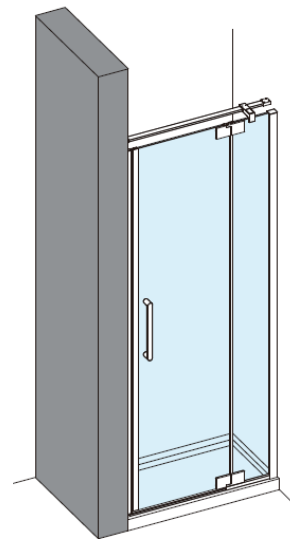

Measurements in millimetres mm

Information updated February 2021

Tel 0345 873 8840

crosswater[™]

OPTIX 10

PIVOT DOOR WITH IN LINE PANEL

Left Hand

Right Hand

Toughened Glass
Strong and safe

Protective Finish
Easy to clean

Lifetime Guarantee
Peace of mind

Brushed Brass

Polished Stainless

Brushed Stainless

CODE	PIVOT DOOR WITH IN LINE	ADJUSTMENT	DOOR OPENING	Width	Height
	COLOUR	mm	mm	mm	mm
OXPDFC1400	Brushed Brass	1360-1385	650	800	2000
OXPDSC1400	Polished Stainless Steel	1360-1385	650	800	2000
OXPDVC1400	Brushed Stainless Steel	1360-1385	650	800	2000

1400 mm door and 800 side panel

Left Hand

1400 mm door and 900 side panel

Right Hand

Toughened Glass
Strong and safe

Protective Finish
Easy to clean

Lifetime Guarantee
Peace of mind

1400 mm door and 800 side panel

1400 mm door and 900 side panel

CODE	PIVOT DOOR WITH IN LINE	ADJUSTMENT	DOOR OPENING	Width	Height
	COLOUR	mm	mm	mm	mm
OXPDFC1400	Brushed Brass	1360-1385	650	800	2000
OXPDSC1400	Polished Stainless Steel	1360-1385	650	800	2000
OXPDVC1400	Brushed Stainless Steel	1360-1385	650	800	2000
CODE	PIVOT DOOR WITH IN LINE	ADJUSTMENT	DOOR OPENING	Width	Height
	SIDE PANEL COLOUR	mm	mm	mm	mm
OXPDSPFC0800	Brushed Brass	775-795	NA	800	2000
OXPDSPSC0800	Polished Stainless Steel	775-795	NA	800	2000
OXPDSPVC0800	Brushed Stainless Steel	775-795	NA	800	2000
OXPDSPFC0900	Brushed Brass	875-895	NA	900	2000
OXPDSPSC0900	Polished Stainless Steel	875-895	NA	900	2000
OXPDSPVC0900	Brushed Stainless Steel	875-895	NA	900	2000