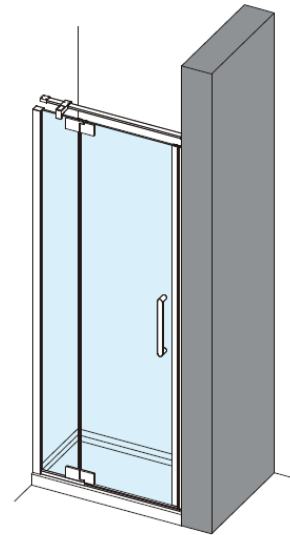

Measurements in millimetres mm

Information updated February 2021

Tel 0345 873 8840

crosswater[™]

OPTIX 10

PIVOT DOOR WITH IN LINE PANEL

Left Hand

Right Hand

Toughened Glass
Strong and safe

Protective Finish
Easy to clean

Lifetime Guarantee
Peace of mind

Brushed Brass

Polished Stainless

Brushed Stainless

CODE	PIVOT DOOR WITH IN LINE	ADJUSTMENT	DOOR OPENING	Width	Height
	COLOUR	mm	mm	mm	mm
OXPDFC1400	Brushed Brass	1360-1385	650	800	2000
OXPDSC1400	Polished Stainless Steel	1360-1385	650	800	2000
OXPDVC1400	Brushed Stainless Steel	1360-1385	650	800	2000

1400 mm door and 800 side panel

Left Hand

1400 mm door and 900 side panel

Right Hand

Toughened Glass
Strong and safe

Protective Finish
Easy to clean

Lifetime Guarantee
Peace of mind

1400 mm door and 800 side panel

1400 mm door and 900 side panel

CODE	PIVOT DOOR WITH IN LINE	ADJUSTMENT	DOOR OPENING	Width	Height
	COLOUR	mm	mm	mm	mm
OXPDFC1400	Brushed Brass	1360-1385	650	800	2000
OXPDSC1400	Polished Stainless Steel	1360-1385	650	800	2000
OXPDVC1400	Brushed Stainless Steel	1360-1385	650	800	2000
CODE	PIVOT DOOR WITH IN LINE	ADJUSTMENT	DOOR OPENING	Width	Height
	SIDE PANEL COLOUR	mm	mm	mm	mm
OXPDSPFC0800	Brushed Brass	775-795	NA	800	2000
OXPDSPSC0800	Polished Stainless Steel	775-795	NA	800	2000
OXPDSPVC0800	Brushed Stainless Steel	775-795	NA	800	2000
OXPDSPFC0900	Brushed Brass	875-895	NA	900	2000
OXPDSPSC0900	Polished Stainless Steel	875-895	NA	900	2000
OXPDSPVC0900	Brushed Stainless Steel	875-895	NA	900	2000