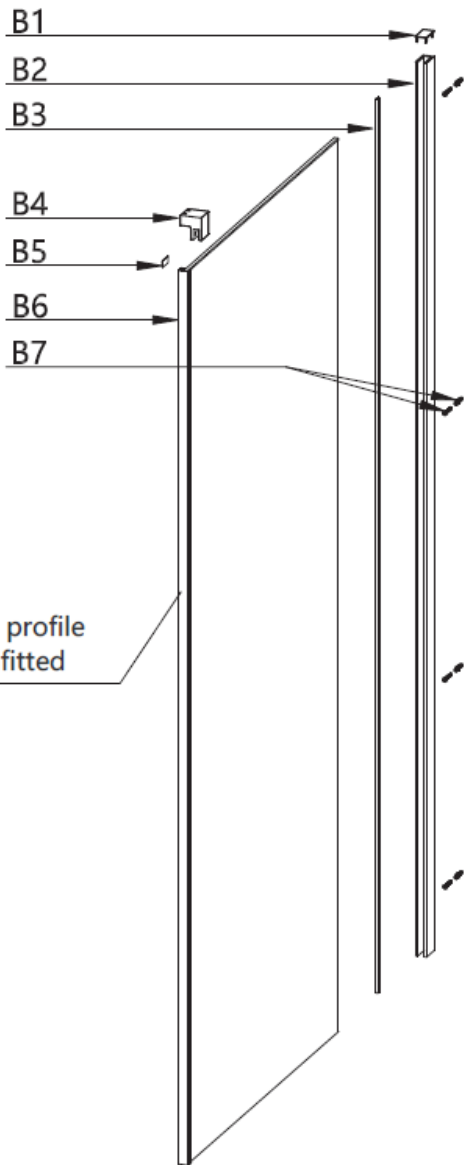

Measurements in millimetres mm

Information updated February 2021

Tel 0345 873 8840

crosswater[™]

OPTIX 10

PIVOT DOOR WITH IN LINE PANEL

Left Hand

Right Hand

1400 mm door and 800 side panel

Left Hand

1400 mm door and 900 side panel

Right Hand

Toughened Glass
Strong and safe

Protective Finish
Easy to clean

Lifetime Guarantee
Peace of mind

1400 mm door and 800 side panel

1400 mm door and 900 side panel

CODE	PIVOT DOOR WITH IN LINE	ADJUSTMENT	DOOR OPENING	Width	Height
	COLOUR	mm	mm	mm	mm
OXPDFC1400	Brushed Brass	1360-1385	650	800	2000
OXPDSC1400	Polished Stainless Steel	1360-1385	650	800	2000
OXPDVC1400	Brushed Stainless Steel	1360-1385	650	800	2000
CODE	PIVOT DOOR WITH IN LINE	ADJUSTMENT	DOOR OPENING	Width	Height
	SIDE PANEL COLOUR	mm	mm	mm	mm
OXPDSPFC0800	Brushed Brass	775-795	NA	800	2000
OXPDSPSC0800	Polished Stainless Steel	775-795	NA	800	2000
OXPDSPVC0800	Brushed Stainless Steel	775-795	NA	800	2000
OXPDSPFC0900	Brushed Brass	875-895	NA	900	2000
OXPDSPSC0900	Polished Stainless Steel	875-895	NA	900	2000
OXPDSPVC0900	Brushed Stainless Steel	875-895	NA	900	2000

Optix 10 Side Panel Pivot & Inline

- | | | |
|----------------------|---|----------------------------------|
| B
1 |  | Wall profile cap
x1 |
| B
2 |  | Wall profile
x1 |
| B
3 |  | Wall profile seal
x1 |
| B
4 |  | Side panel glass clamp
x1 |
| B
5 |  | Glass clamp screw cover
x1 |
| B
6 |  | Side panel
x1 |
| B
7 |  | Wall plug and 4x35mm screw
x4 |