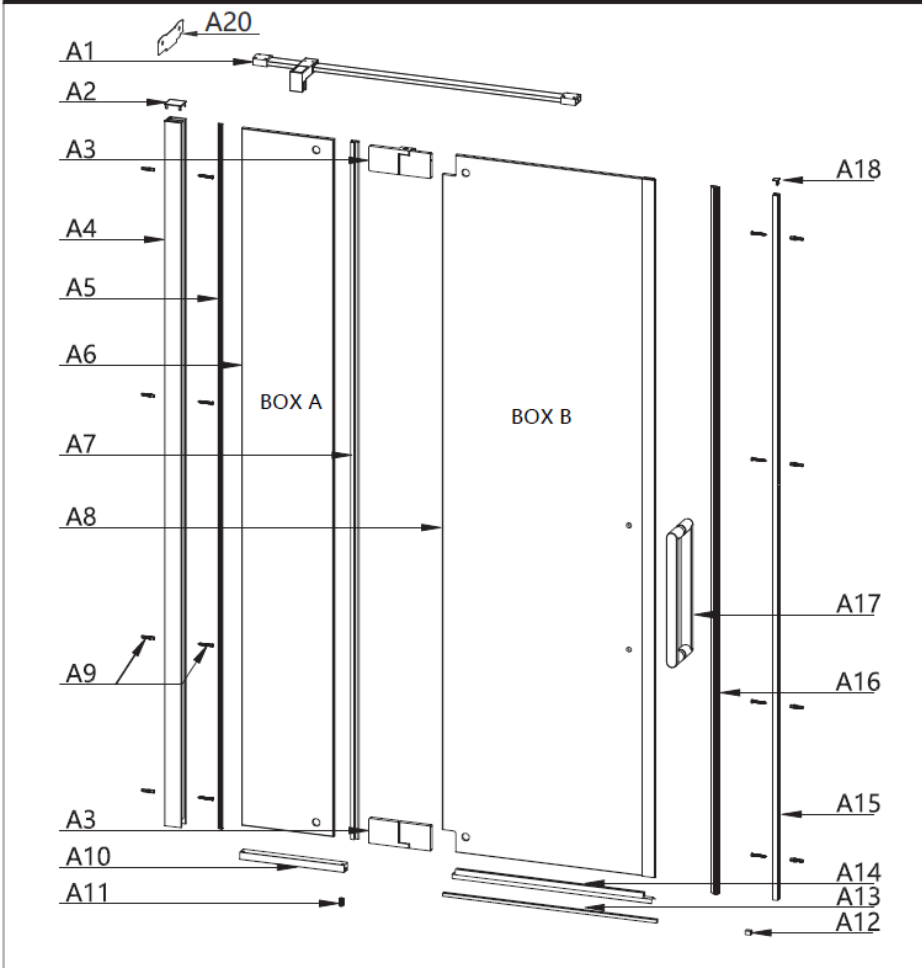

Measurements in millimetres mm

Information updated February 2021

Tel 0345 873 8840

crosswater[™]

OPTIX 10

PIVOT DOOR WITH IN LINE PANEL

Left Hand

Right Hand

1400 mm door and 800 side panel

Left Hand

1400 mm door and 900 side panel

Right Hand

Toughened Glass
Strong and safe

Protective Finish
Easy to clean

Lifetime Guarantee
Peace of mind

1400 mm door and 800 side panel

1400 mm door and 900 side panel

CODE	PIVOT DOOR WITH IN LINE	ADJUSTMENT	DOOR OPENING	Width	Height
	COLOUR	mm	mm	mm	mm
OXPDFC1400	Brushed Brass	1360-1385	650	800	2000
OXPDSC1400	Polished Stainless Steel	1360-1385	650	800	2000
OXPDVC1400	Brushed Stainless Steel	1360-1385	650	800	2000
CODE	PIVOT DOOR WITH IN LINE	ADJUSTMENT	DOOR OPENING	Width	Height
	SIDE PANEL COLOUR	mm	mm	mm	mm
OXPDSPFC0800	Brushed Brass	775-795	NA	800	2000
OXPDSPSC0800	Polished Stainless Steel	775-795	NA	800	2000
OXPDSPVC0800	Brushed Stainless Steel	775-795	NA	800	2000
OXPDSPFC0900	Brushed Brass	875-895	NA	900	2000
OXPDSPSC0900	Polished Stainless Steel	875-895	NA	900	2000
OXPDSPVC0900	Brushed Stainless Steel	875-895	NA	900	2000

Optix 10 Side Panel Pivot & Inline

- | | | |
|----------------------|---|----------------------------------|
| B
1 |  | Wall profile cap
x1 |
| B
2 |  | Wall profile
x1 |
| B
3 |  | Wall profile seal
x1 |
| B
4 |  | Side panel glass clamp
x1 |
| B
5 |  | Glass clamp screw cover
x1 |
| B
6 |  | Side panel
x1 |
| B
7 |  | Wall plug and 4x35mm screw
x4 |