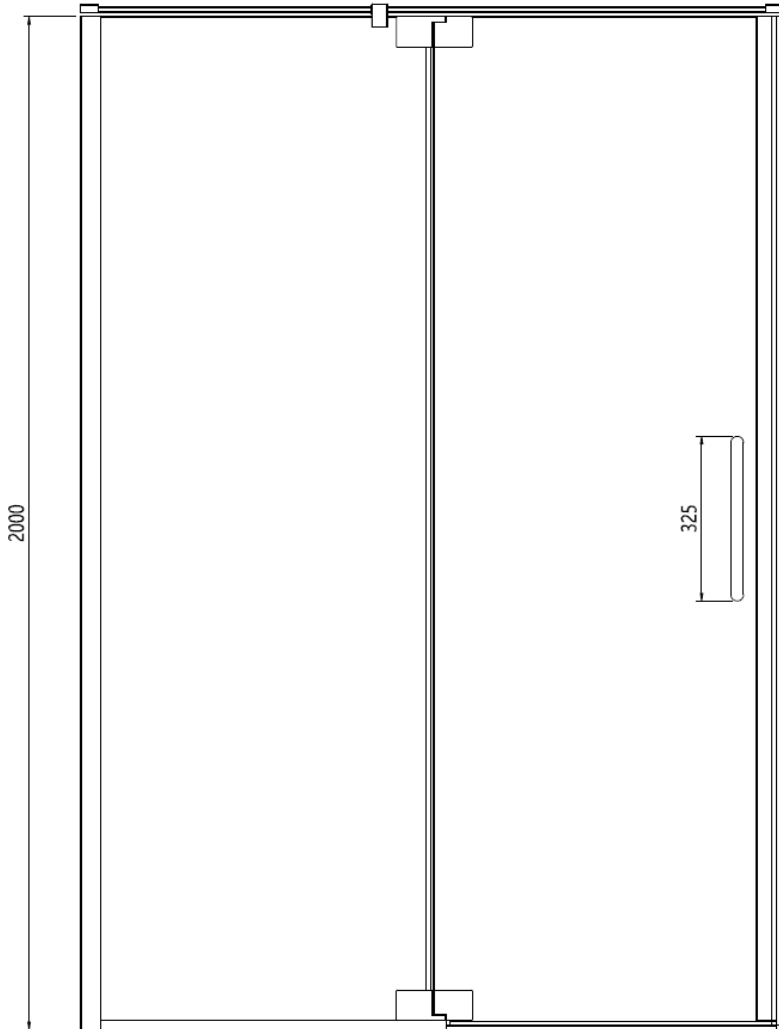

Measurements in millimetres mm

Information updated February 2021

Tel 0345 873 8840

crosswater[™]

OPTIX 10

PIVOT DOOR WITH IN LINE PANEL

Left Hand

Right Hand

Toughened Glass
Strong and safe

Protective Finish
Easy to clean

Lifetime Guarantee
Peace of mind

Brushed Brass

Polished Stainless

Brushed Stainless

CODE	PIVOT DOOR WITH IN LINE	ADJUSTMENT	DOOR OPENING	Width	Height
	COLOUR	mm	mm	mm	mm
OXPDFC1400	Brushed Brass	1360-1385	650	800	2000
OXPDSC1400	Polished Stainless Steel	1360-1385	650	800	2000
OXPDVC1400	Brushed Stainless Steel	1360-1385	650	800	2000

1400 mm door and 800 side panel

Left Hand

1400 mm door and 900 side panel

Right Hand

Toughened Glass
Strong and safe

Protective Finish
Easy to clean

Lifetime Guarantee
Peace of mind

1400 mm door and 800 side panel

1400 mm door and 900 side panel

CODE	PIVOT DOOR WITH IN LINE	ADJUSTMENT	DOOR OPENING	Width	Height
	COLOUR	mm	mm	mm	mm
OXPDFC1400	Brushed Brass	1360-1385	650	800	2000
OXPDSC1400	Polished Stainless Steel	1360-1385	650	800	2000
OXPDVC1400	Brushed Stainless Steel	1360-1385	650	800	2000
CODE	PIVOT DOOR WITH IN LINE	ADJUSTMENT	DOOR OPENING	Width	Height
	SIDE PANEL COLOUR	mm	mm	mm	mm
OXPDSPFC0800	Brushed Brass	775-795	NA	800	2000
OXPDSPSC0800	Polished Stainless Steel	775-795	NA	800	2000
OXPDSPVC0800	Brushed Stainless Steel	775-795	NA	800	2000
OXPDSPFC0900	Brushed Brass	875-895	NA	900	2000
OXPDSPSC0900	Polished Stainless Steel	875-895	NA	900	2000
OXPDSPVC0900	Brushed Stainless Steel	875-895	NA	900	2000