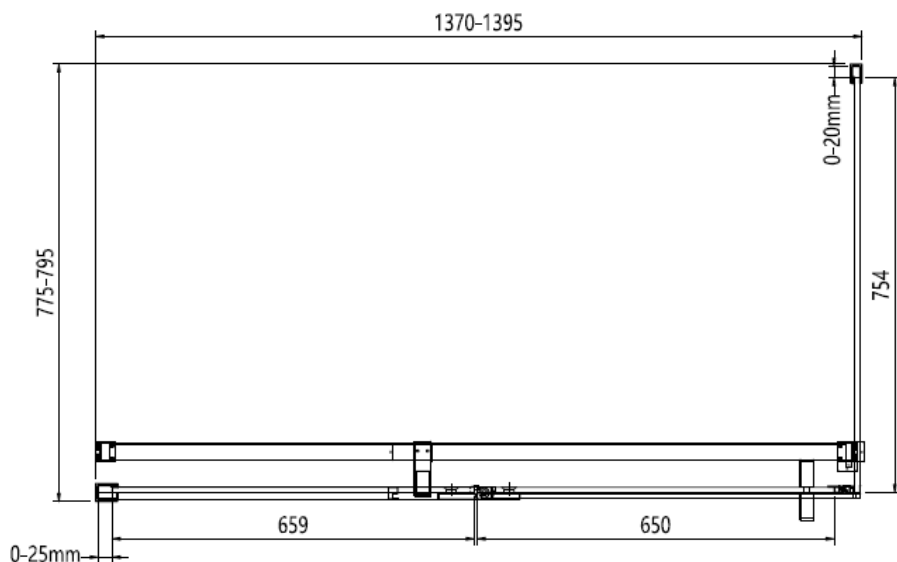

Measurements in millimetres mm

Information updated February 2021

Tel 0345 873 8840

crosswater[™]

OPTIX 10

PIVOT DOOR WITH IN LINE PANEL

Left Hand

Right Hand

1400 mm door and 800 side panel

Left Hand

1400 mm door and 900 side panel

Right Hand

Toughened Glass
Strong and safe

Protective Finish
Easy to clean

Lifetime Guarantee
Peace of mind

1400 mm door and 800 side panel

1400 mm door and 900 side panel

CODE	PIVOT DOOR WITH IN LINE	ADJUSTMENT	DOOR OPENING	Width	Height
	COLOUR	mm	mm	mm	mm
OXPDFC1400	Brushed Brass	1360-1385	650	800	2000
OXPDSC1400	Polished Stainless Steel	1360-1385	650	800	2000
OXPDVC1400	Brushed Stainless Steel	1360-1385	650	800	2000
CODE	PIVOT DOOR WITH IN LINE	ADJUSTMENT	DOOR OPENING	Width	Height
	SIDE PANEL COLOUR	mm	mm	mm	mm
OXPDSPFC0800	Brushed Brass	775-795	NA	800	2000
OXPDSPSC0800	Polished Stainless Steel	775-795	NA	800	2000
OXPDSPVC0800	Brushed Stainless Steel	775-795	NA	800	2000
OXPDSPFC0900	Brushed Brass	875-895	NA	900	2000
OXPDSPSC0900	Polished Stainless Steel	875-895	NA	900	2000
OXPDSPVC0900	Brushed Stainless Steel	875-895	NA	900	2000