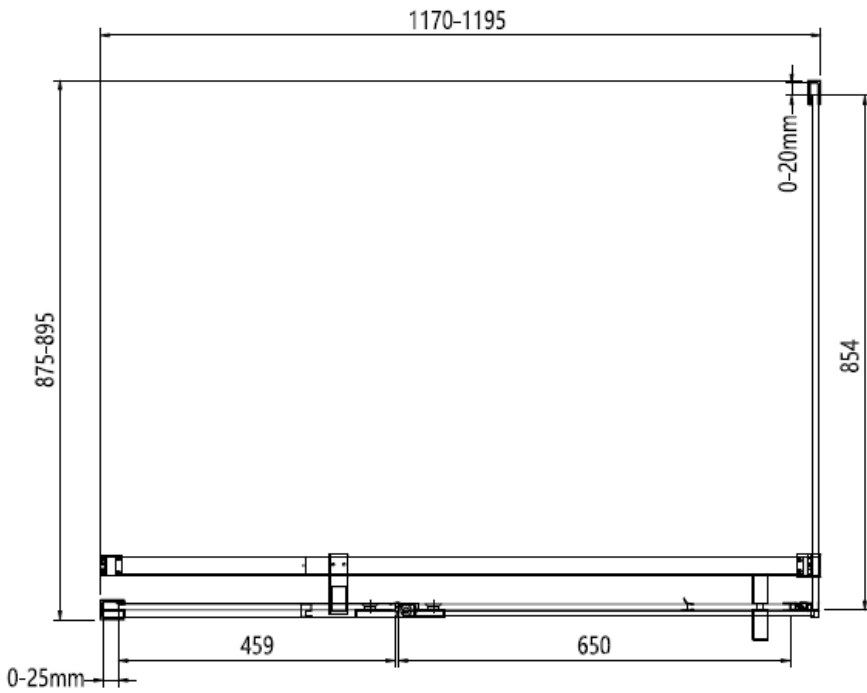

Measurements in millimetres mm

Information updated February 2021

Tel 0345 873 8840

crosswater[™]

OPTIX 10

PIVOT DOOR WITH IN LINE PANEL

Left Hand

Right Hand

Toughened Glass
Strong and safe

Protective Finish
Easy to clean

Lifetime Guarantee
Peace of mind

Brushed Brass

Polished Stainless

Brushed Stainless

CODE	PIVOT DOOR WITH IN LINE	ADJUSTMENT	DOOR OPENING	Width	Height
	COLOUR	mm	mm	mm	mm
OXPDFC1400	Brushed Brass	1360-1385	650	800	2000
OXPDSC1400	Polished Stainless Steel	1360-1385	650	800	2000
OXPDVC1400	Brushed Stainless Steel	1360-1385	650	800	2000

1400 mm door and 800 side panel

Left Hand

1400 mm door and 900 side panel

Right Hand

Toughened Glass
Strong and safe

Protective Finish
Easy to clean

Lifetime Guarantee
Peace of mind

1400 mm door and 800 side panel

1400 mm door and 900 side panel

CODE	PIVOT DOOR WITH IN LINE	ADJUSTMENT	DOOR OPENING	Width	Height
	COLOUR	mm	mm	mm	mm
OXPDFC1400	Brushed Brass	1360-1385	650	800	2000
OXPDSC1400	Polished Stainless Steel	1360-1385	650	800	2000
OXPDVC1400	Brushed Stainless Steel	1360-1385	650	800	2000
CODE	PIVOT DOOR WITH IN LINE	ADJUSTMENT	DOOR OPENING	Width	Height
	SIDE PANEL COLOUR	mm	mm	mm	mm
OXPDSPFC0800	Brushed Brass	775-795	NA	800	2000
OXPDSPSC0800	Polished Stainless Steel	775-795	NA	800	2000
OXPDSPVC0800	Brushed Stainless Steel	775-795	NA	800	2000
OXPDSPFC0900	Brushed Brass	875-895	NA	900	2000
OXPDSPSC0900	Polished Stainless Steel	875-895	NA	900	2000
OXPDSPVC0900	Brushed Stainless Steel	875-895	NA	900	2000