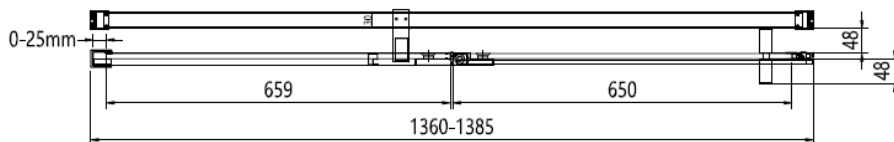

Measurements in millimetres mm

Information updated February 2021

Tel 0345 873 8840

crosswater[™]

OPTIX 10

PIVOT DOOR WITH IN LINE PANEL

Left Hand

Right Hand

Toughened Glass
Strong and safe

Protective Finish
Easy to clean

Lifetime Guarantee
Peace of mind

Brushed Brass

Polished Stainless

Brushed Stainless

CODE	PIVOT DOOR WITH IN LINE	ADJUSTMENT	DOOR OPENING	Width	Height
	COLOUR	mm	mm	mm	mm
OXPDFC1400	Brushed Brass	1360-1385	650	800	2000
OXPDSC1400	Polished Stainless Steel	1360-1385	650	800	2000
OXPDVC1400	Brushed Stainless Steel	1360-1385	650	800	2000

1400 mm door and 800 side panel

Left Hand

1400 mm door and 900 side panel

Right Hand

Toughened Glass
Strong and safe

Protective Finish
Easy to clean

Lifetime Guarantee
Peace of mind

1400 mm door and 800 side panel

1400 mm door and 900 side panel

CODE	PIVOT DOOR WITH IN LINE	ADJUSTMENT	DOOR OPENING	Width	Height
	COLOUR	mm	mm	mm	mm
OXPDFC1400	Brushed Brass	1360-1385	650	800	2000
OXPDSC1400	Polished Stainless Steel	1360-1385	650	800	2000
OXPDVC1400	Brushed Stainless Steel	1360-1385	650	800	2000
CODE	PIVOT DOOR WITH IN LINE	ADJUSTMENT	DOOR OPENING	Width	Height
	SIDE PANEL COLOUR	mm	mm	mm	mm
OXPDSPFC0800	Brushed Brass	775-795	NA	800	2000
OXPDSPSC0800	Polished Stainless Steel	775-795	NA	800	2000
OXPDSPVC0800	Brushed Stainless Steel	775-795	NA	800	2000
OXPDSPFC0900	Brushed Brass	875-895	NA	900	2000
OXPDSPSC0900	Polished Stainless Steel	875-895	NA	900	2000
OXPDSPVC0900	Brushed Stainless Steel	875-895	NA	900	2000