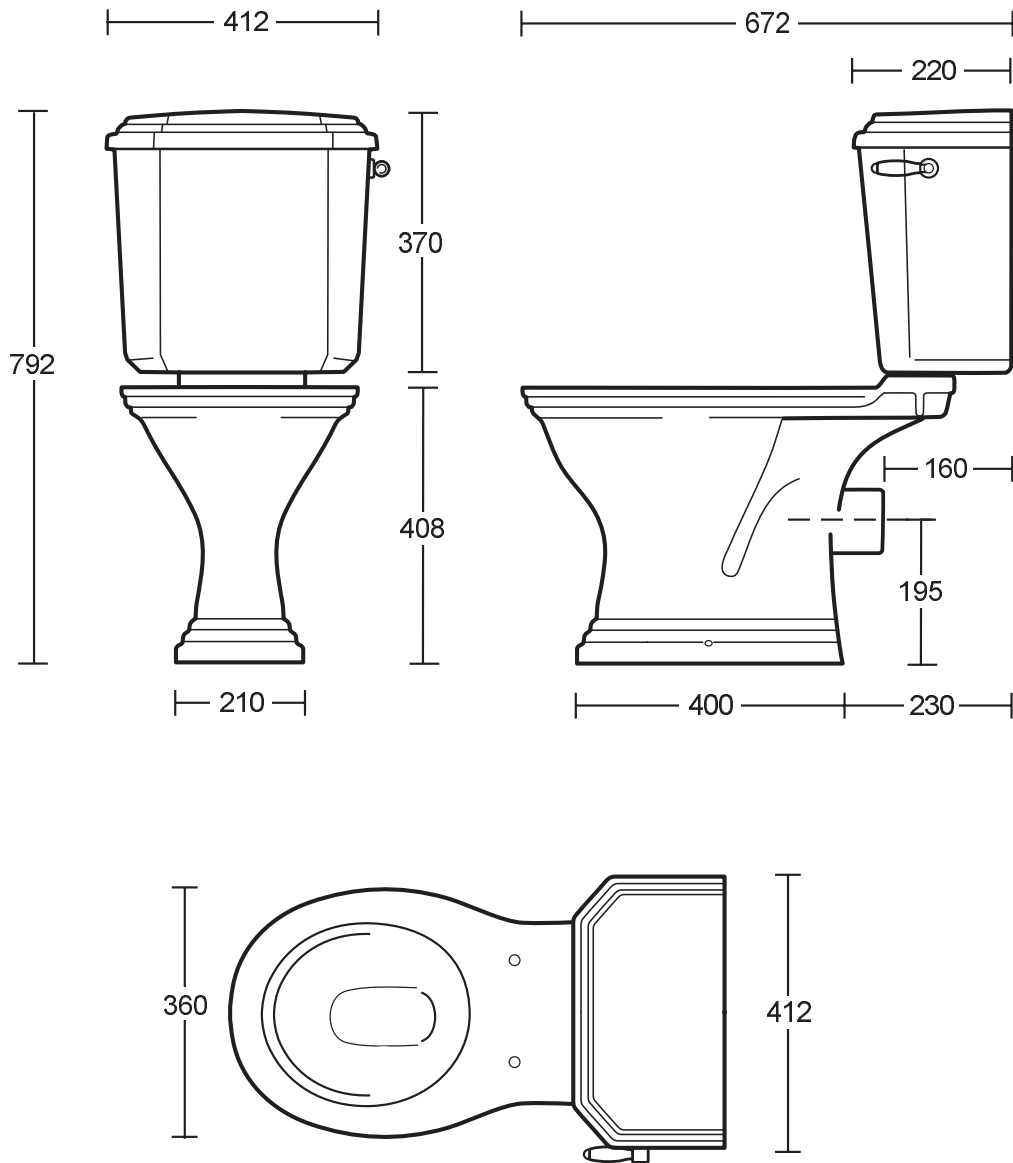

Ceramic Collection	
Astoria Deco	Round bowl pan & close coupled cistern

We recommend that all products are purchased with the assistance of a specialist bathroom retailer and always installed by an experienced installer who is a member of a recognized association. All sizes quoted are nominal: items may vary by plus or minus 2% against the figures quoted. When planning installations where dimensions are critical, it is essential that the space allowed for individual items is physically checked. Imperial Bathrooms can not be held liable for any costs associated with items not fitting in any given area. The contents of this statement are based on information correct at the time of publication. We reserve the right to make alterations and changes in product characteristics, fixing, packaging, operation etc at any time without notice.