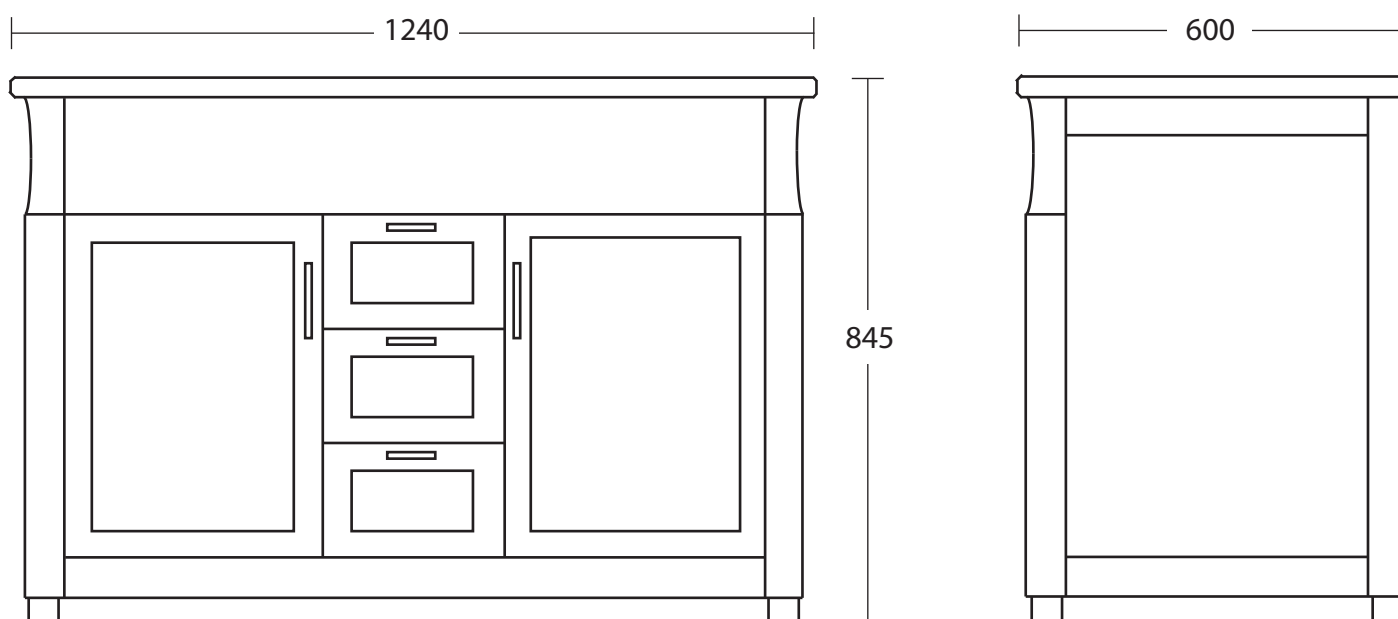

Furniture Collection	
Westbury	twin vanity unit with 3 middle drawers

We recommend that all products are purchased with the assistance of a specialist bathroom retailer and always installed by an experienced installer who is a member of a recognized association. All sizes quoted are nominal: items may vary by plus or minus 2% against the figures quoted. When planning installations where dimensions are critical, it is essential that the space allowed for individual items is physically checked. Imperial Bathrooms can not be held liable for any costs associated with items not fitting in any given area. The contents of this statement are based on information correct at the time of publication. We reserve the right to make alterations and changes in product characteristics, fixing, packaging, operation etc at any time without notice.